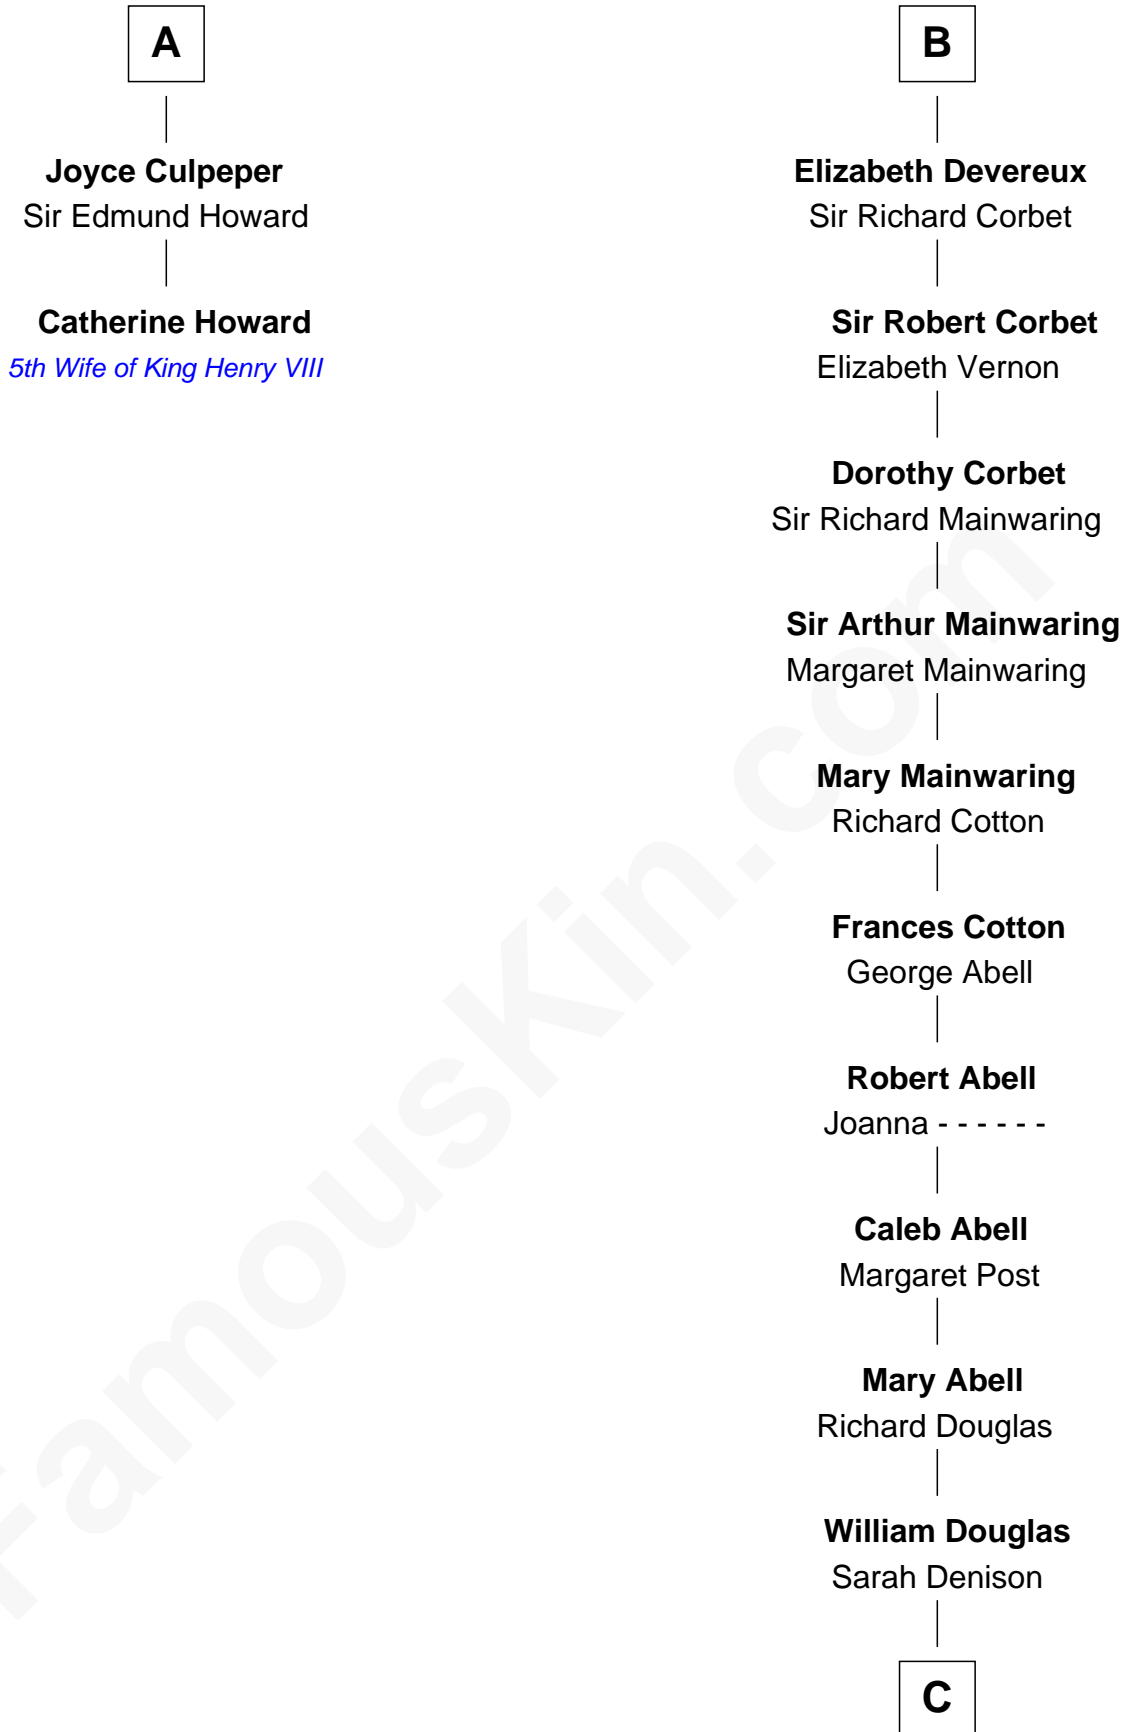

# FamousKin.com Relationship Chart of

**Catherine Howard**

*5th Wife of King Henry VIII*

8th cousin 13 times removed of

**Melvyn Douglas**

*Movie Actor*

**Sir Gilbert de Clare**

Joan of Acre

**Elizabeth Ferrers**  
Sir William Culpeper

**Sir Richard Culpeper**  
Isabel Worsley

**A**

**Margaret de Clare**  
Hugh de Audley

**Margaret de Audley**  
Ralph de Stafford

**Elizabeth de Stafford**  
John de Ferrers

**Robert de Ferrers**  
Margaret Despencer

**Sir Edmund Ferrers**  
Ellen Roche

**Sir William Ferrers**  
Elizabeth Belknap

**Anne Ferrers**  
Sir Walter Devereux

**B**

**C**

**Richard Douglas**

Lucy Way