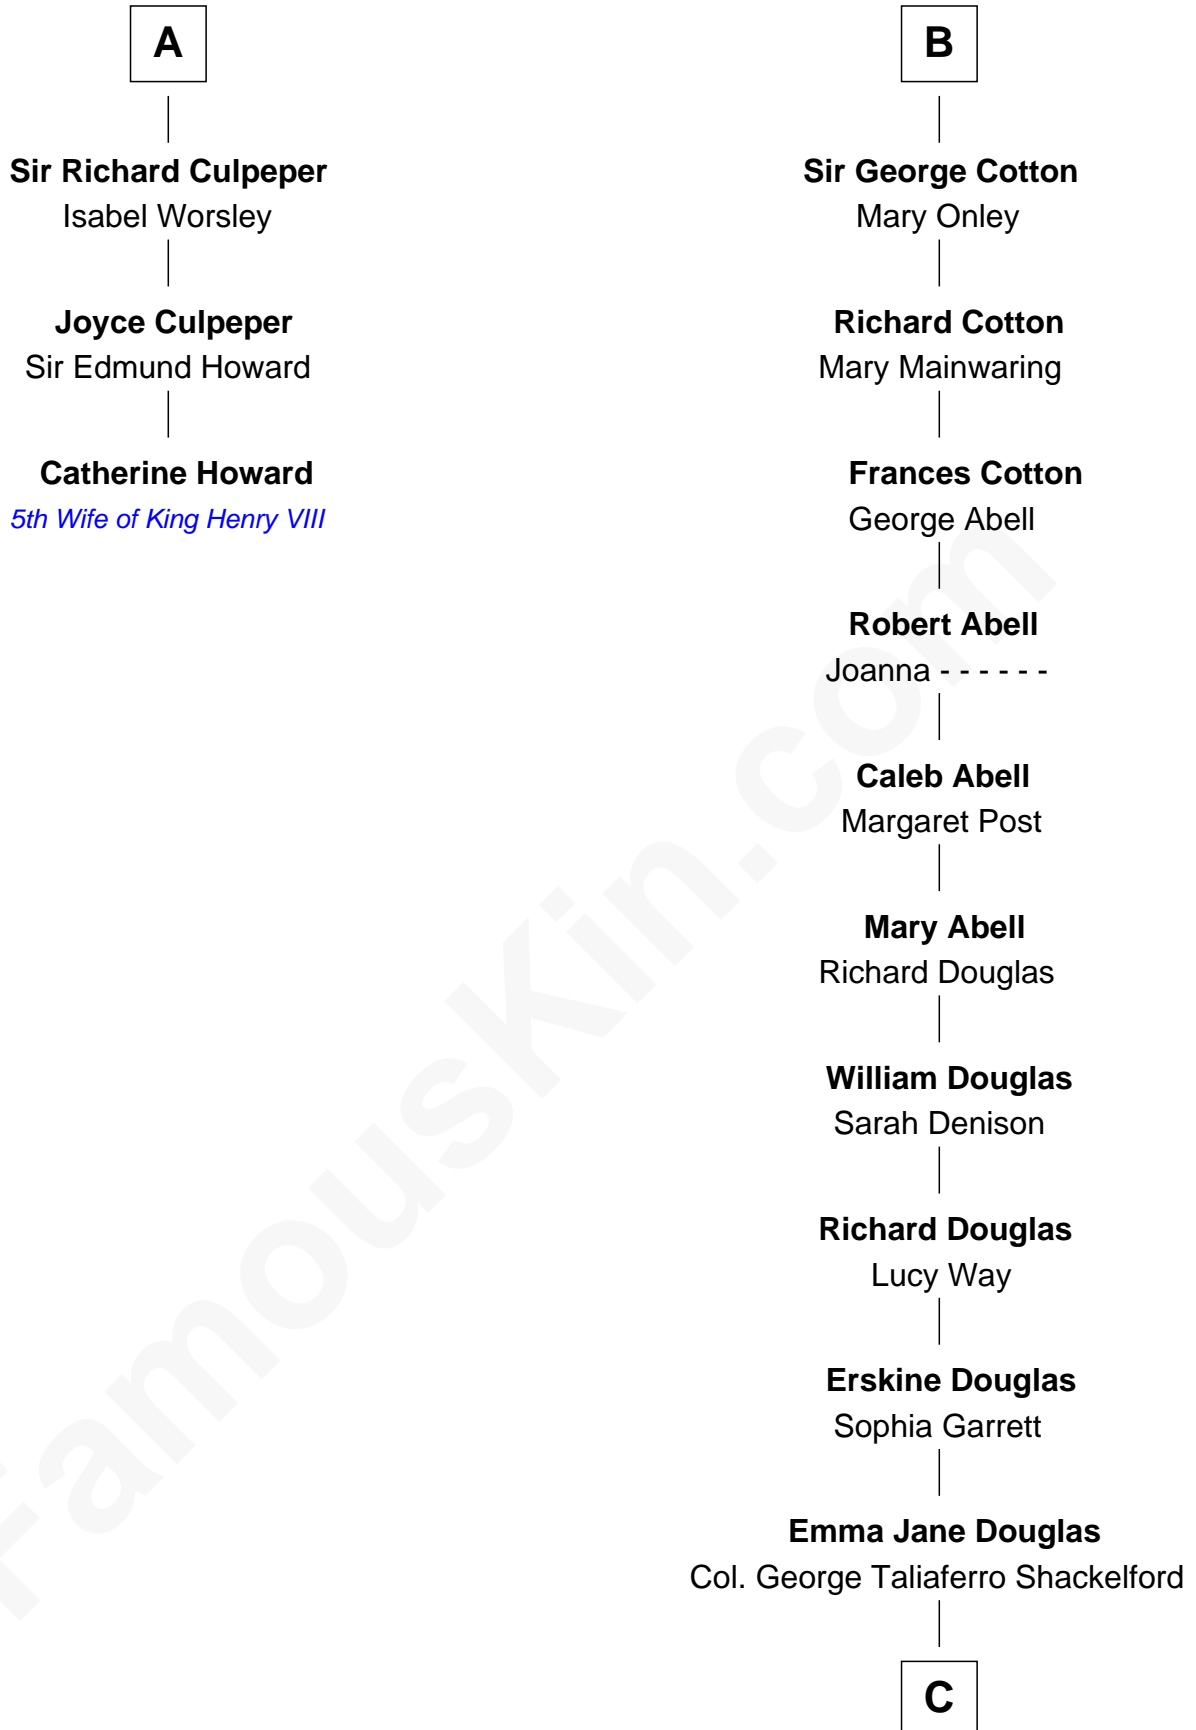

FamousKin.com Relationship Chart of

Catherine Howard

5th Wife of King Henry VIII

9th cousin 9 times removed of

Melvyn Douglas

Movie Actor

C

Lena Priscilla Shackelford
Edouard Gregory Hesselberg