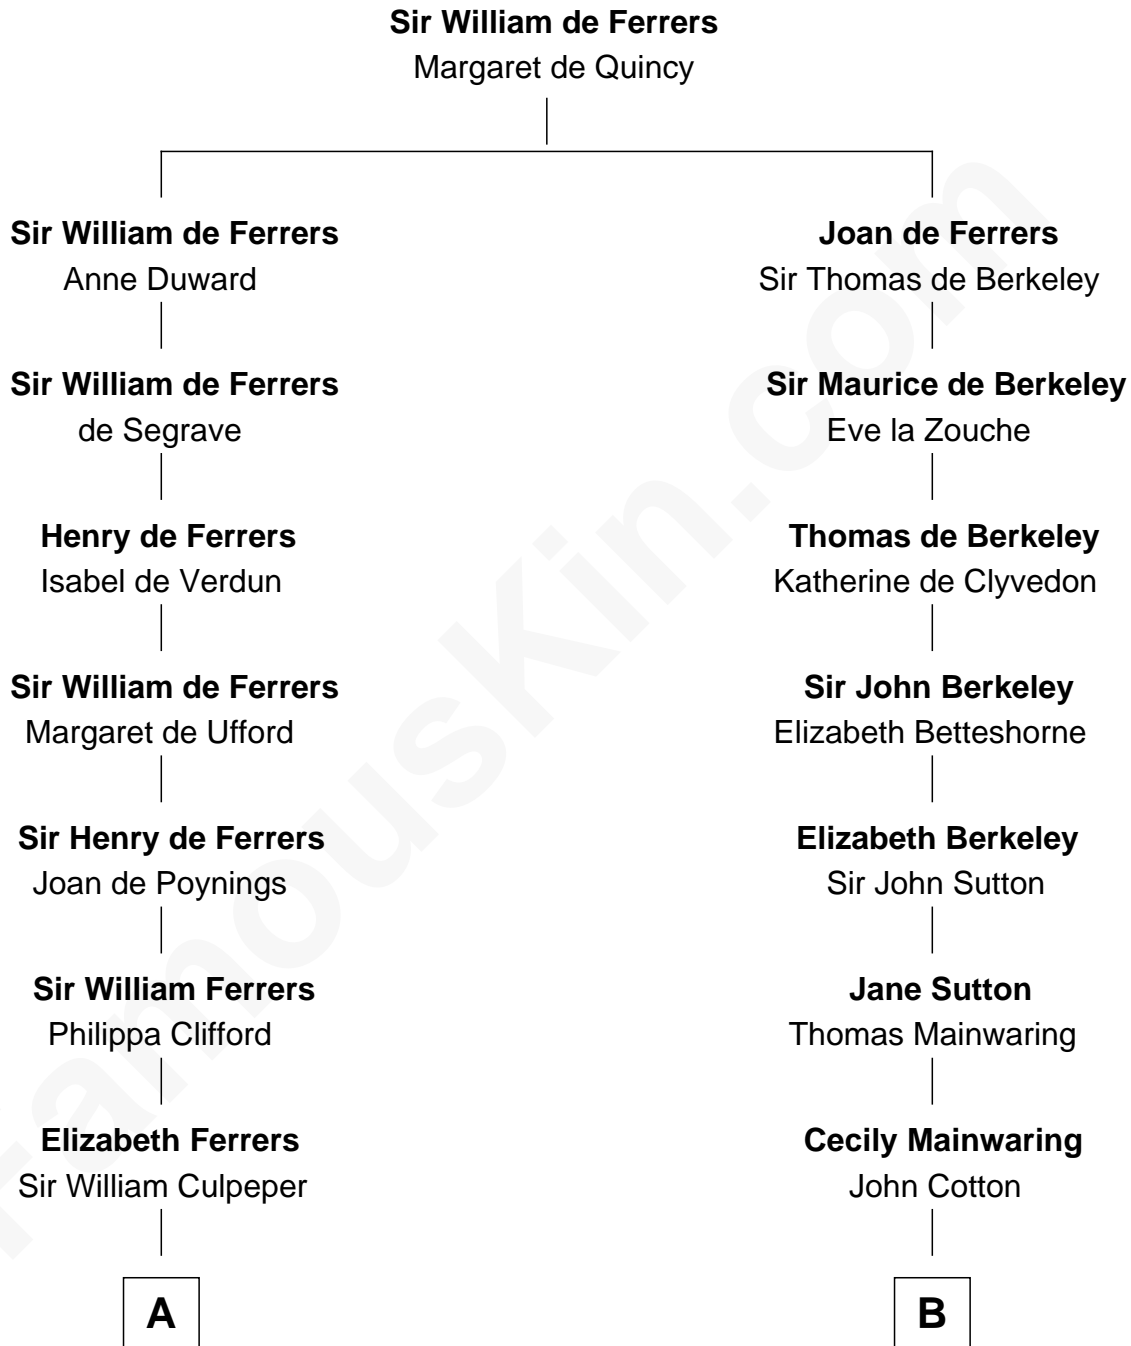

FamousKin.com Relationship Chart of

Catherine Howard

5th Wife of King Henry VIII

9th cousin 9 times removed of

Melvyn Douglas

Movie Actor

C

Lena Priscilla Shackelford
Edouard Gregory Hesselberg