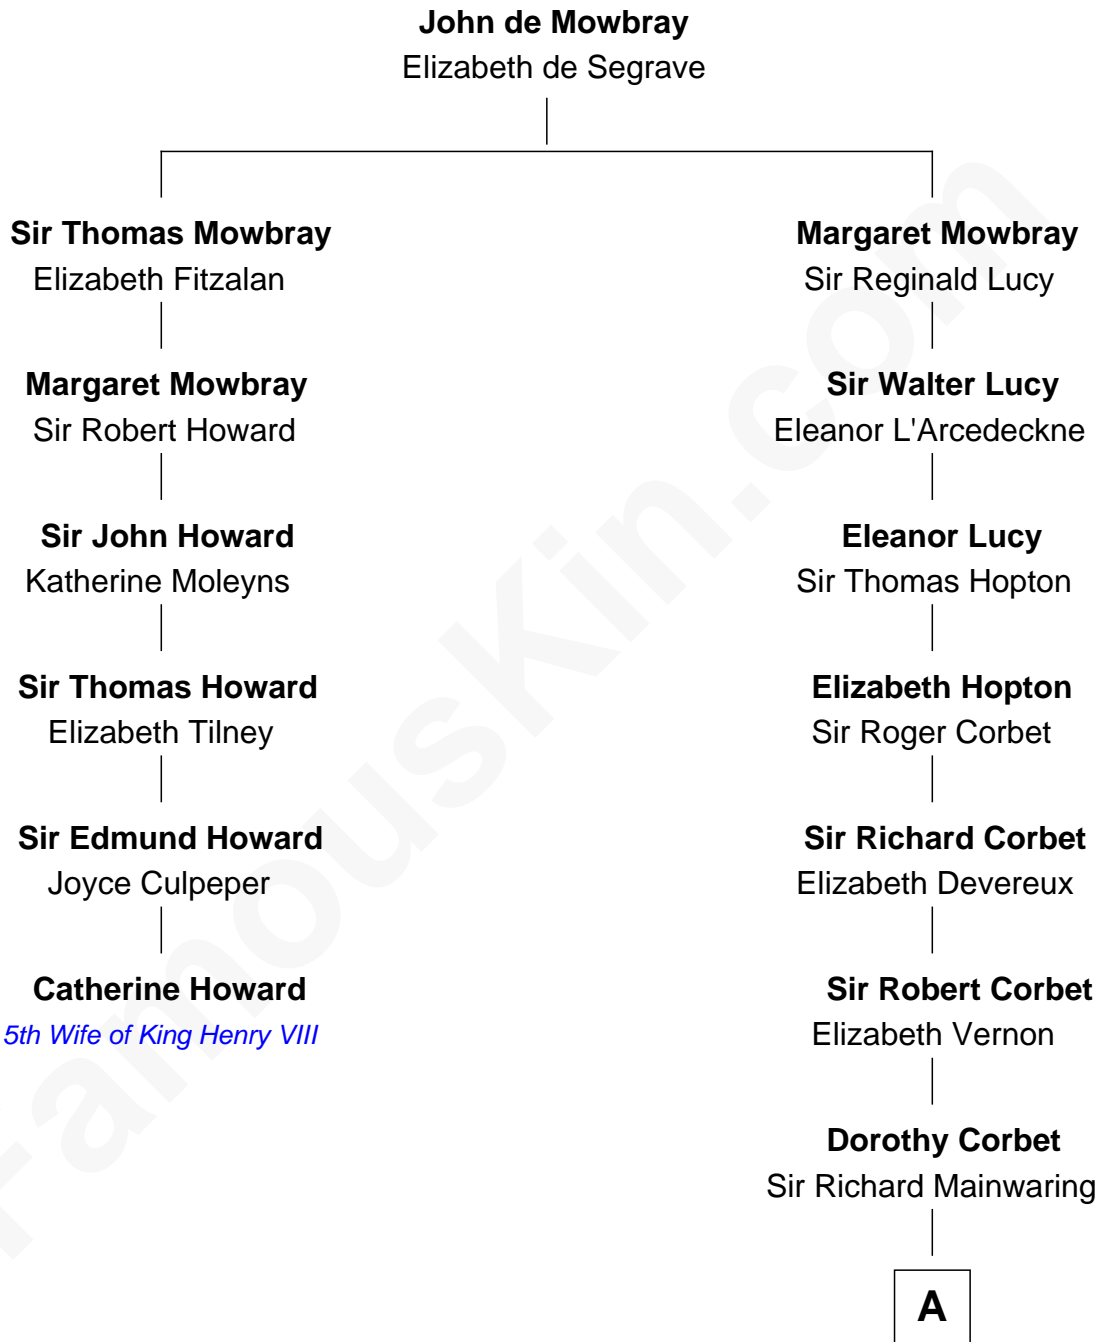

FamousKin.com

Relationship Chart of

Catherine Howard

5th Wife of King Henry VIII

5th cousin 13 times removed of

Melvyn Douglas

Movie Actor