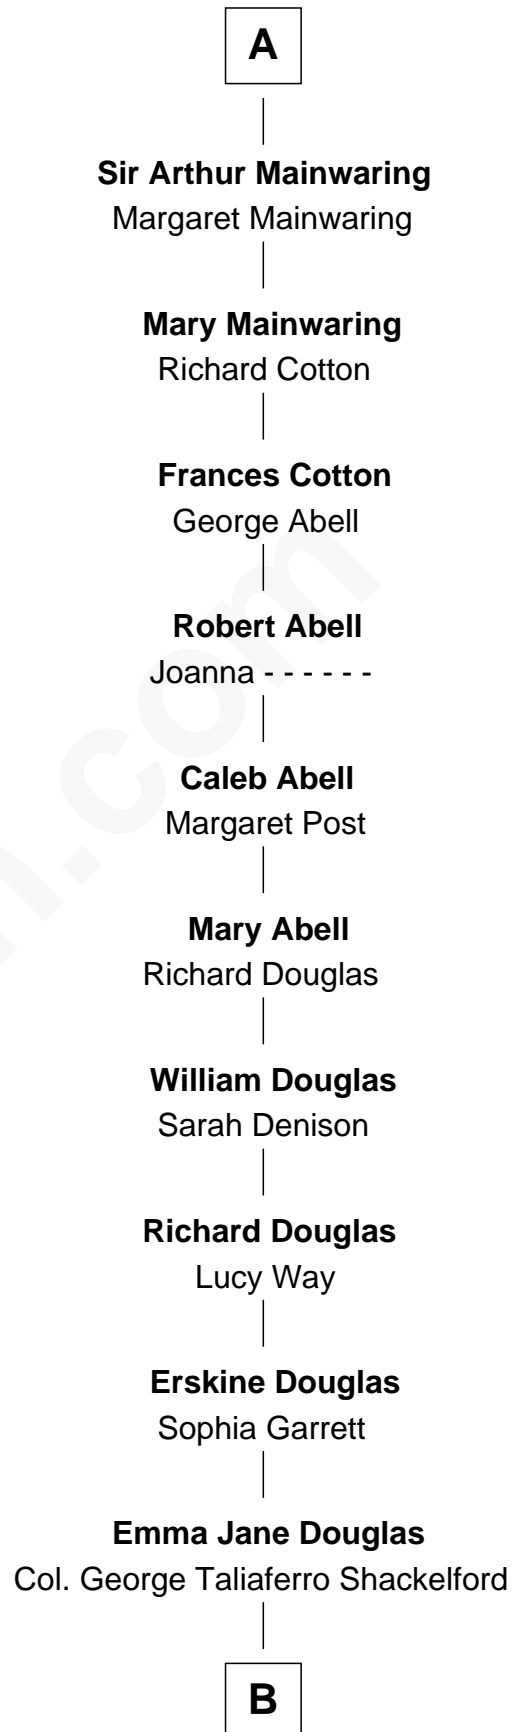

## Relationship Chart of

### Catherine Howard

5th Wife of King Henry VIII

5th cousin 13 times removed of

### Melvyn Douglas

Movie Actor

**B**

**Lena Priscilla Shackelford**  
Edouard Gregory Hesselberg

**Melvyn Douglas**  
*Movie Actor*

FamousKin.com