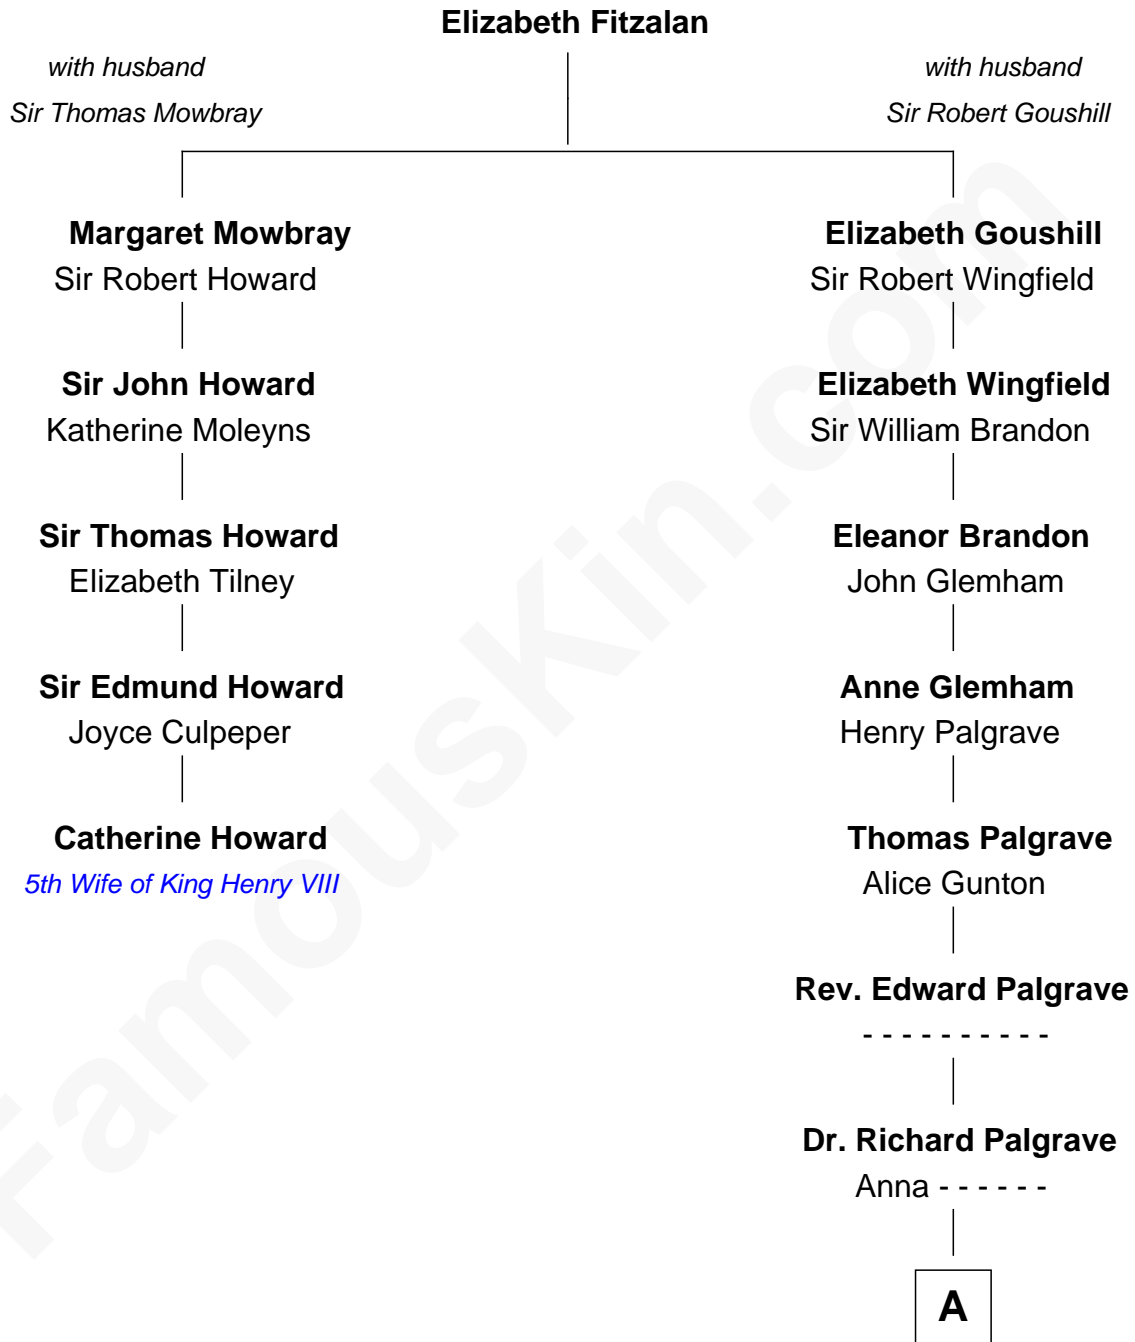

## Relationship Chart of

### Catherine Howard

5th Wife of King Henry VIII

4th cousin 15 times removed of

**Sarah Palin**

9th Governor of Alaska

**A**

**Mary Palgrave**  
Roger Wellington

**Benjamin Wellington**  
Elizabeth Sweetman

**Elizabeth Wellington**  
John Fay

**Bathsheba Fay**  
John Pratt

**Betty Pratt**  
Elisha Field

**Elisha Field**  
Ruth Kirkham

**Luman Field**  
Abigail Delong

**Lucinda M. Field**  
William M. Heath

**James W. Heath**  
Alma Miranda Rhodes