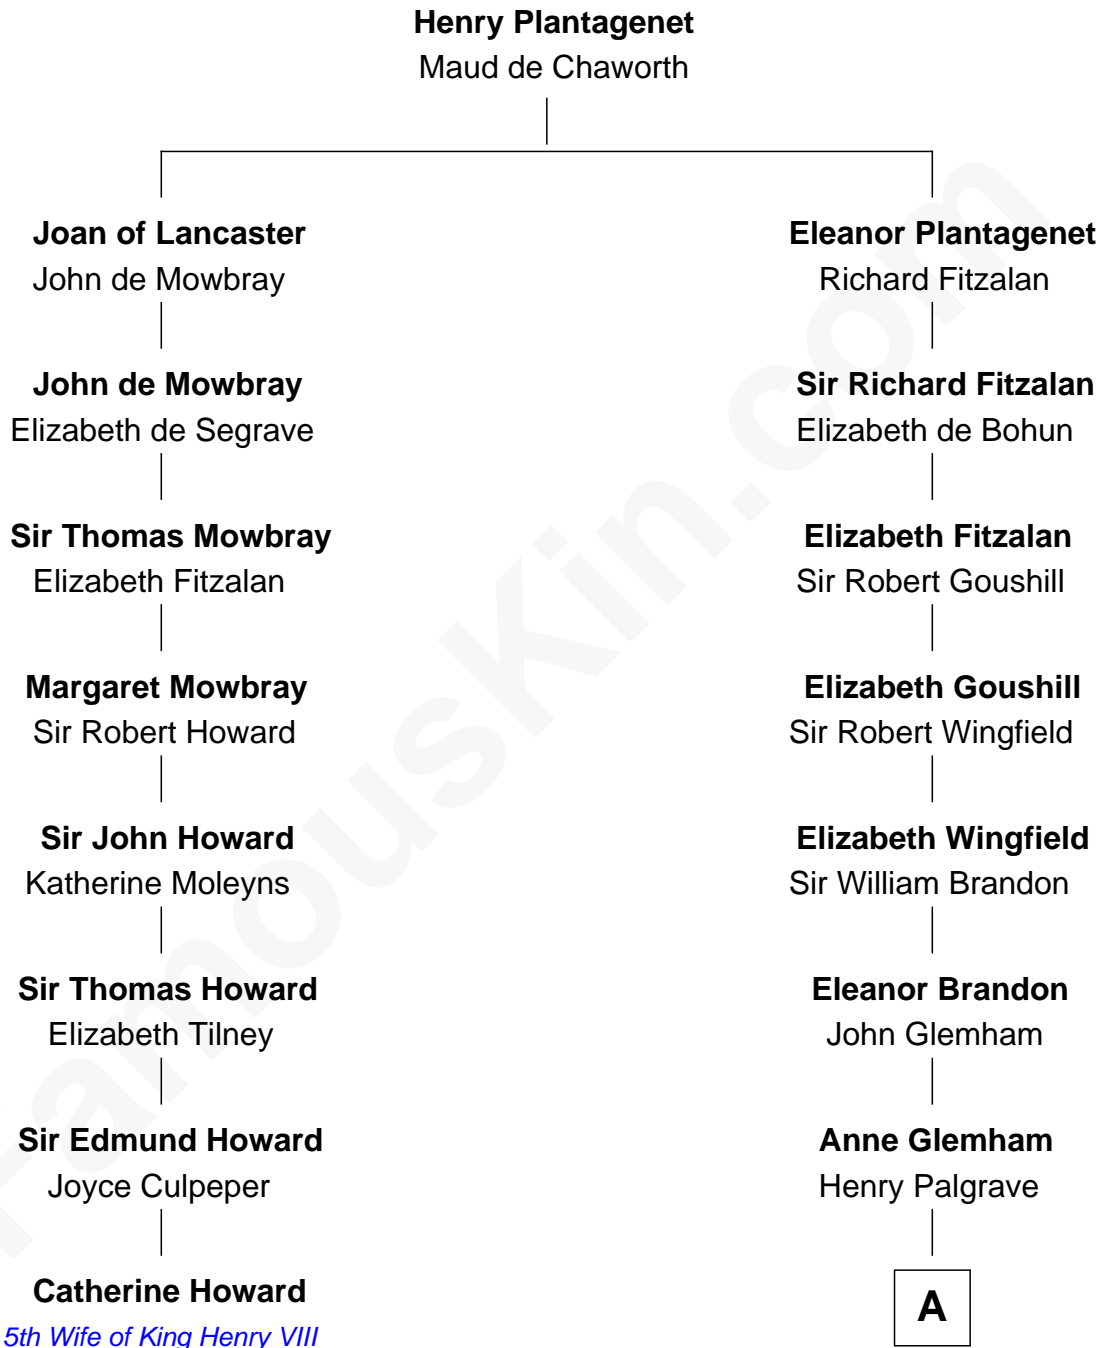

FamousKin.com Relationship Chart of

Catherine Howard

5th Wife of King Henry VIII

7th cousin 9 times removed of

Shubael D. Childs

Founder of S.D. Childs & Company

A

Thomas Palgrave