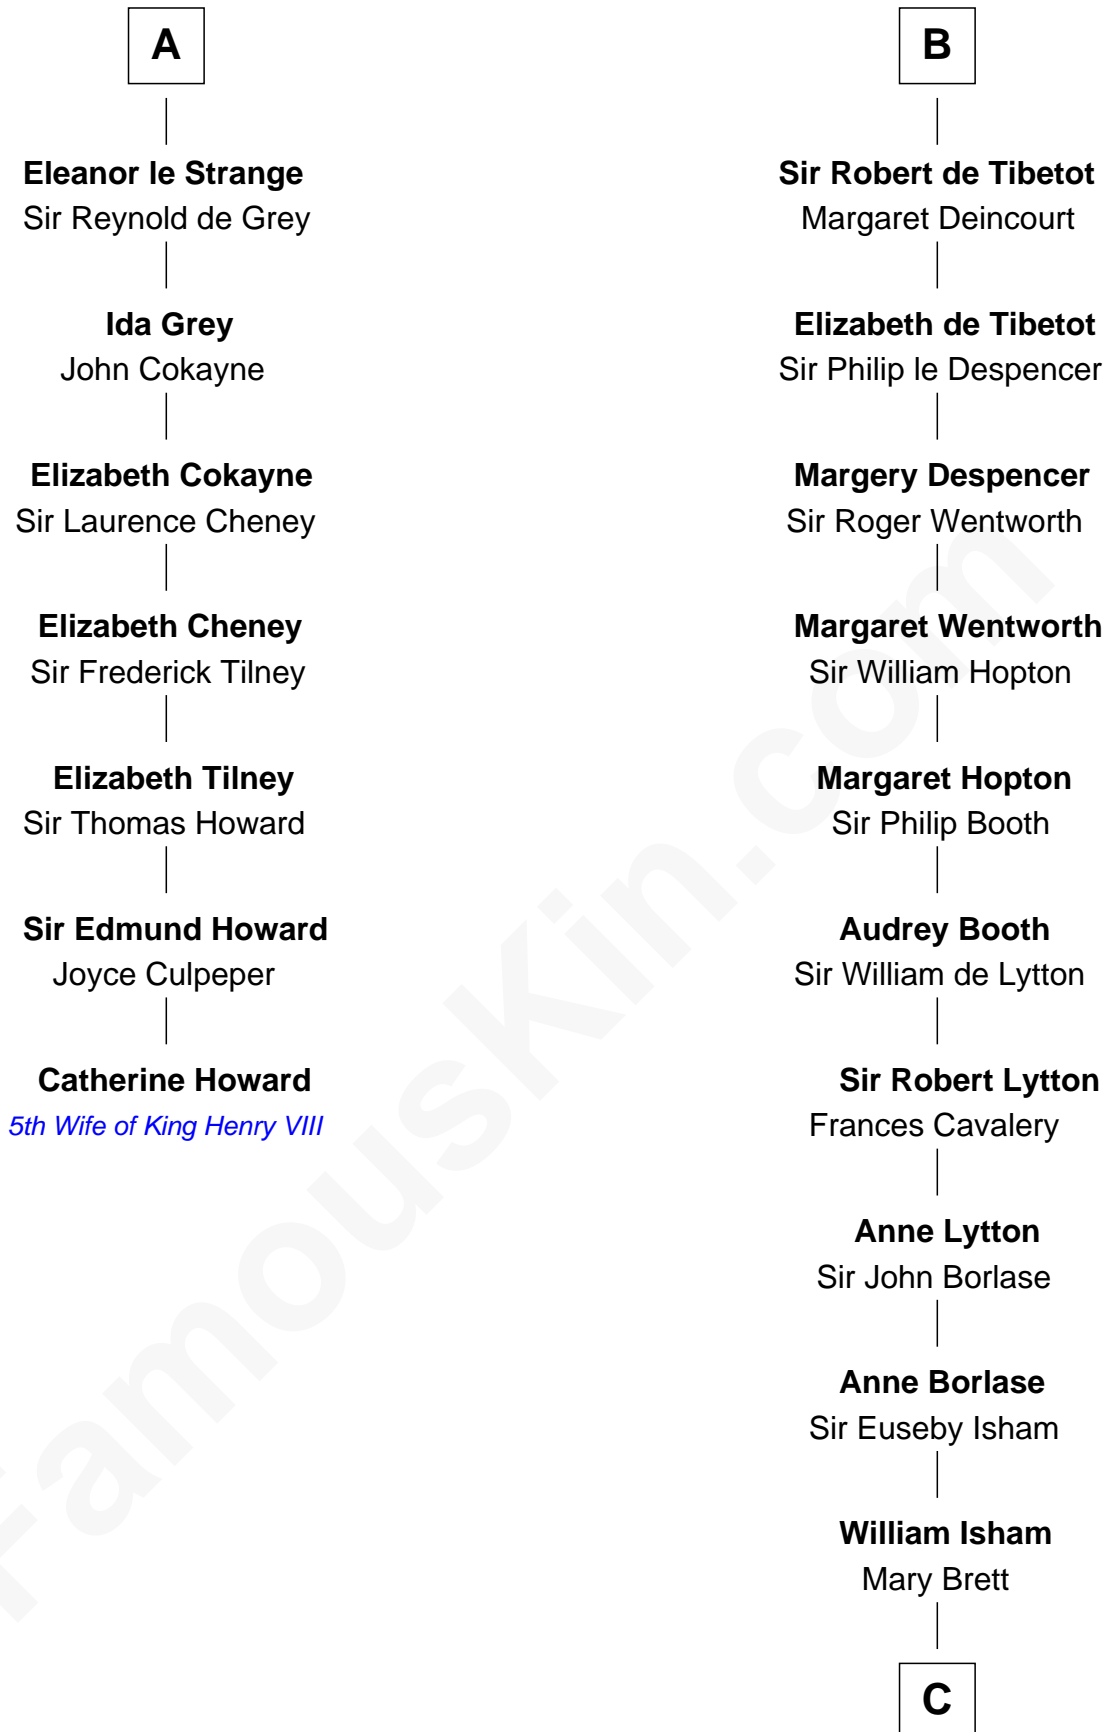

FamousKin.com Relationship Chart of

Catherine Howard

5th Wife of King Henry VIII

13th cousin 8 times removed of

Thomas Jefferson

3rd U.S. President and Signer of the Declaration of Independence

Robert Fitzrichard

William de Ros

Maude de Vaux

Agnes de Ros

Pain de Tibetot

Sir John de Tibetot

Margaret de Badlesmere

B

C

Henry Isham
Katherine Banks

Mary Isham
Col. William Randolph

Isham Randolph
Jane Rogers

Jane Randolph
Peter Jefferson

Thomas Jefferson
3rd U.S. President

FamousKin.com