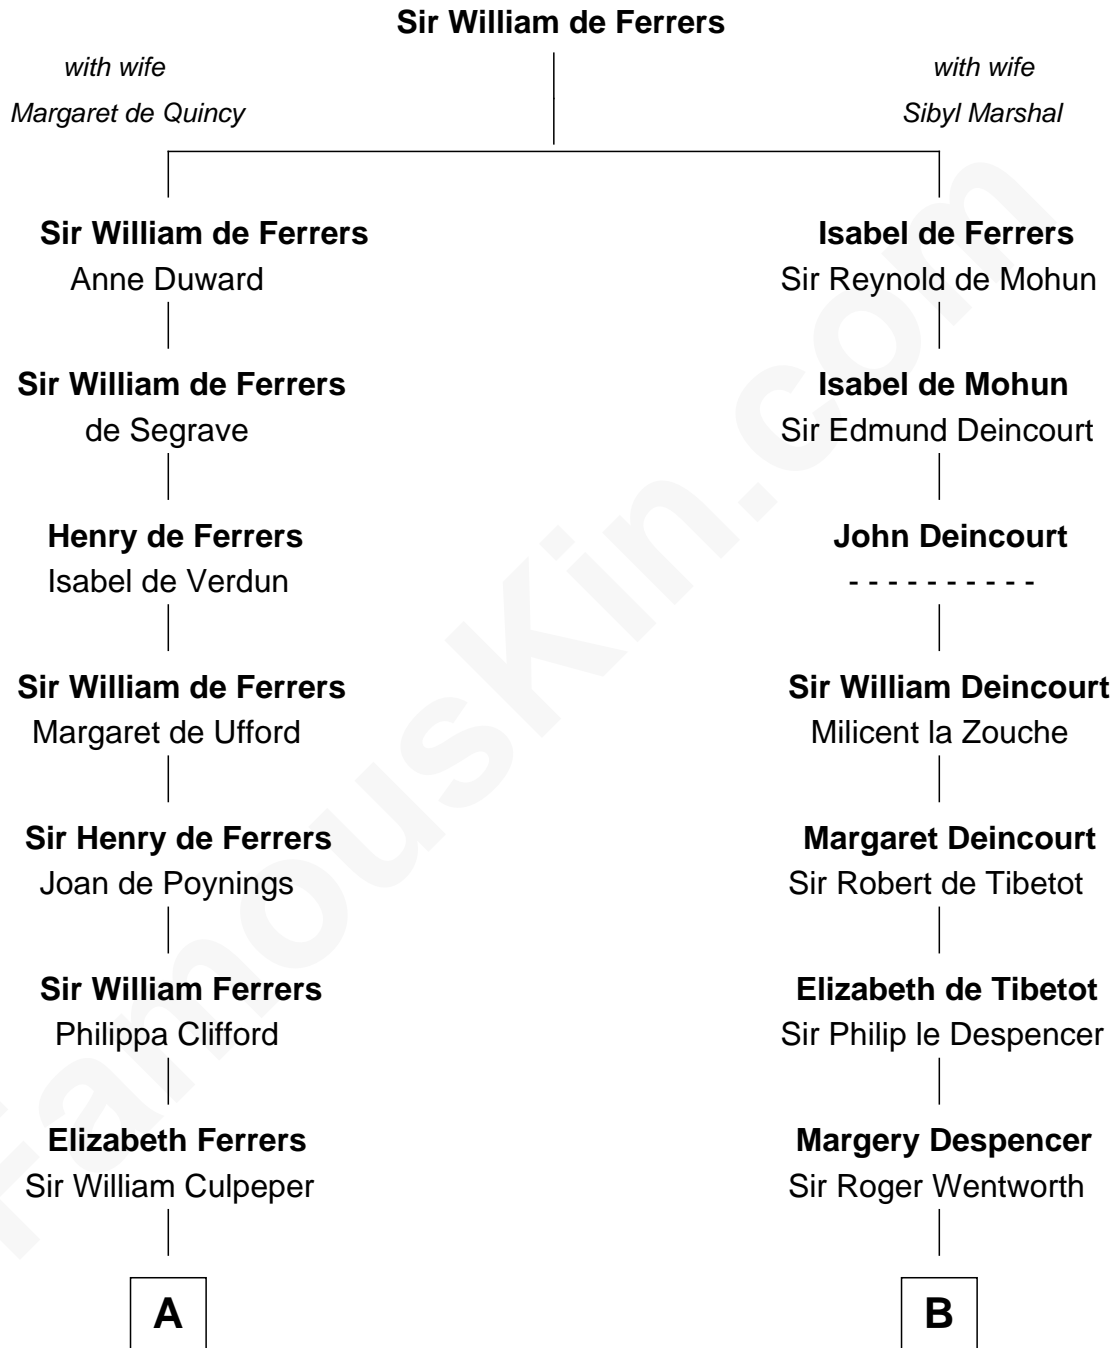

FamousKin.com Relationship Chart of

Catherine Howard

5th Wife of King Henry VIII

9th cousin 9 times removed of

Thomas Jefferson

3rd U.S. President and Signer of the Declaration of Independence

C

—
Jane Randolph

Peter Jefferson

—
Thomas Jefferson

3rd U.S. President

FamousKin.com