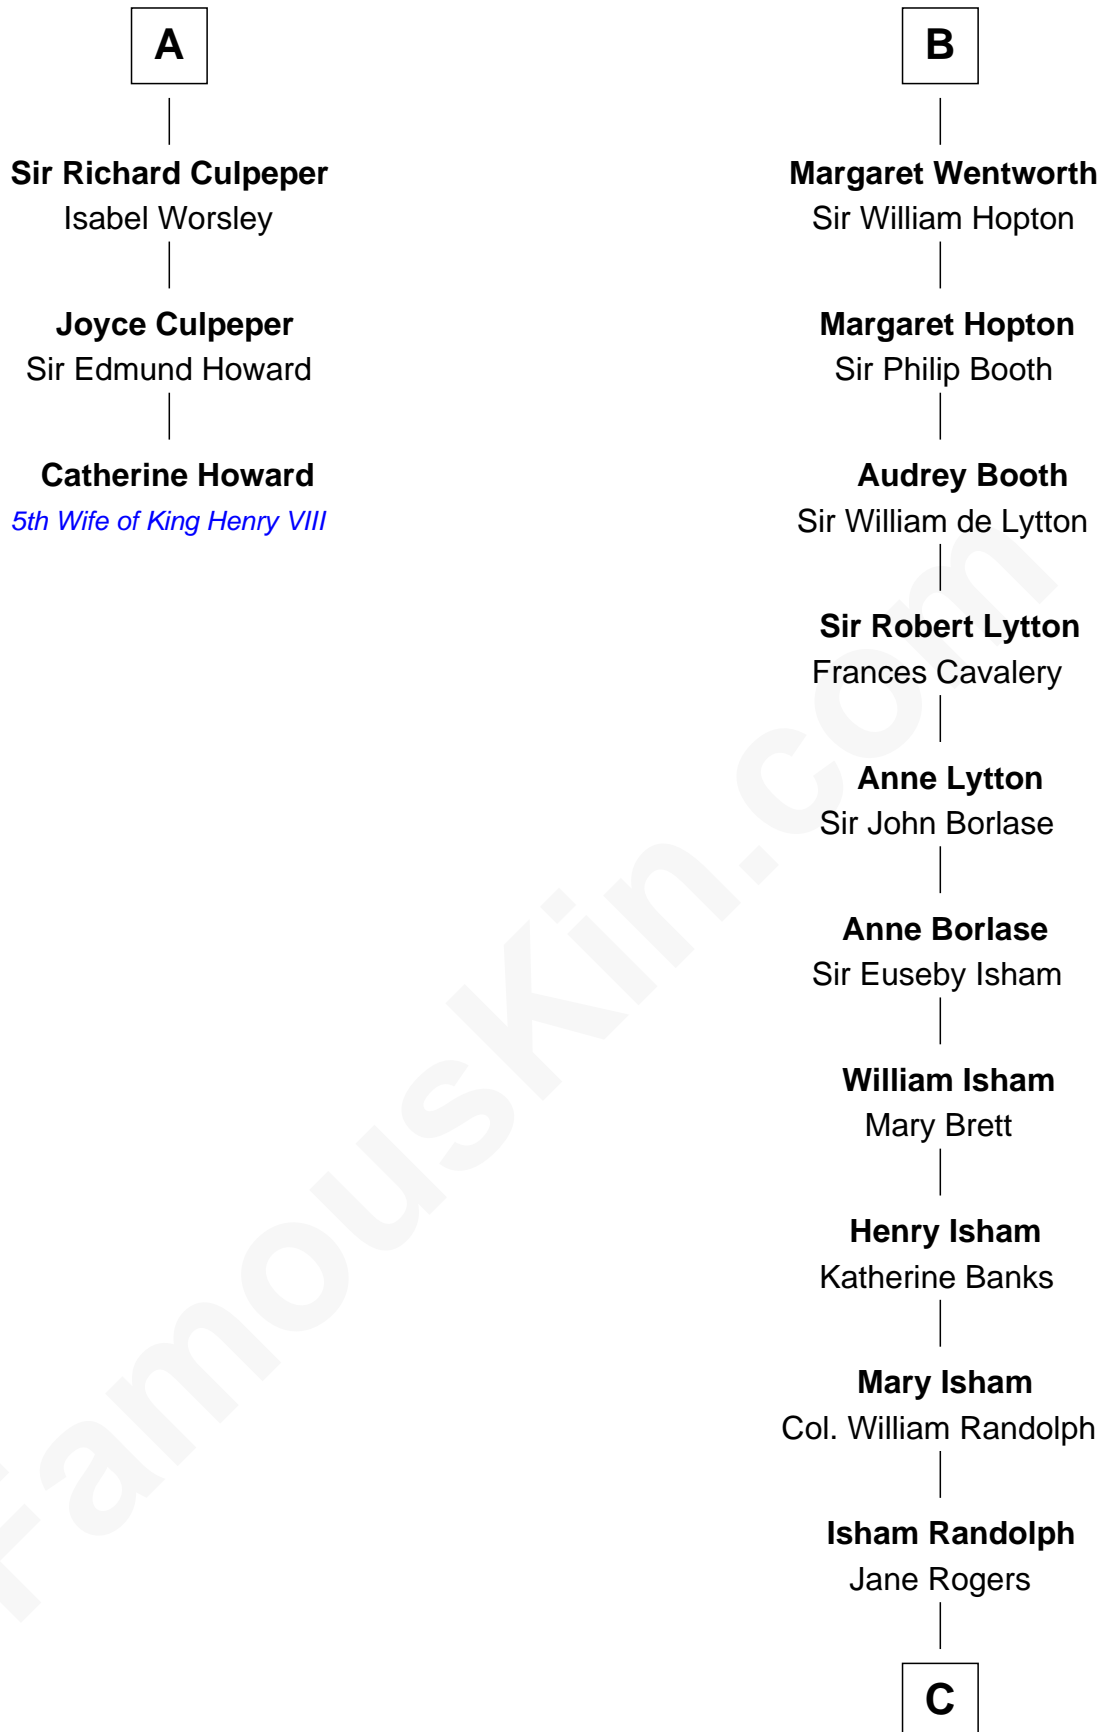

FamousKin.com Relationship Chart of

Catherine Howard

5th Wife of King Henry VIII

9th cousin 9 times removed of

Thomas Jefferson

3rd U.S. President and Signer of the Declaration of Independence

C

—
Jane Randolph

Peter Jefferson

—
Thomas Jefferson

3rd U.S. President

FamousKin.com