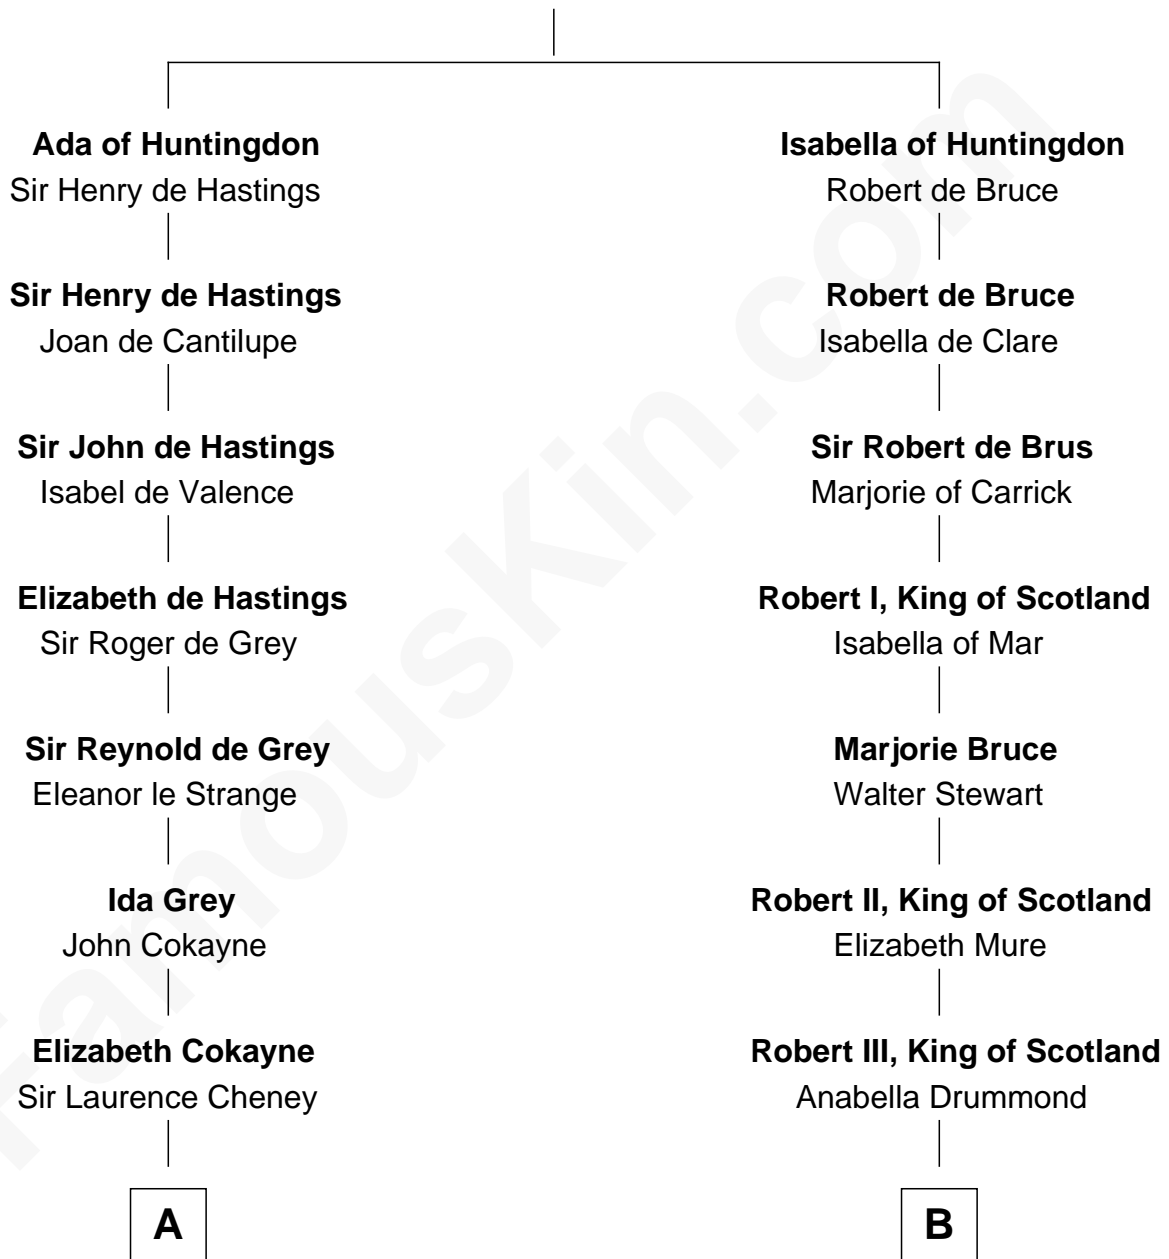

# FamousKin.com Relationship Chart of

**Catherine Howard**

*5th Wife of King Henry VIII*

10th cousin 10 times removed of

**Alexander Hamilton**

*1st U.S. Secretary of the Treasury*

**David of Huntingdon**

Maud of Chester

**C**

Rebecca Cunningham

John Hamilton

Alexander Hamilton

Elizabeth Pollock

James A. Hamilton

Rachel Fawcett

Alexander Hamilton

*1st U.S. Secretary of the Treasury*

FamousKin.com