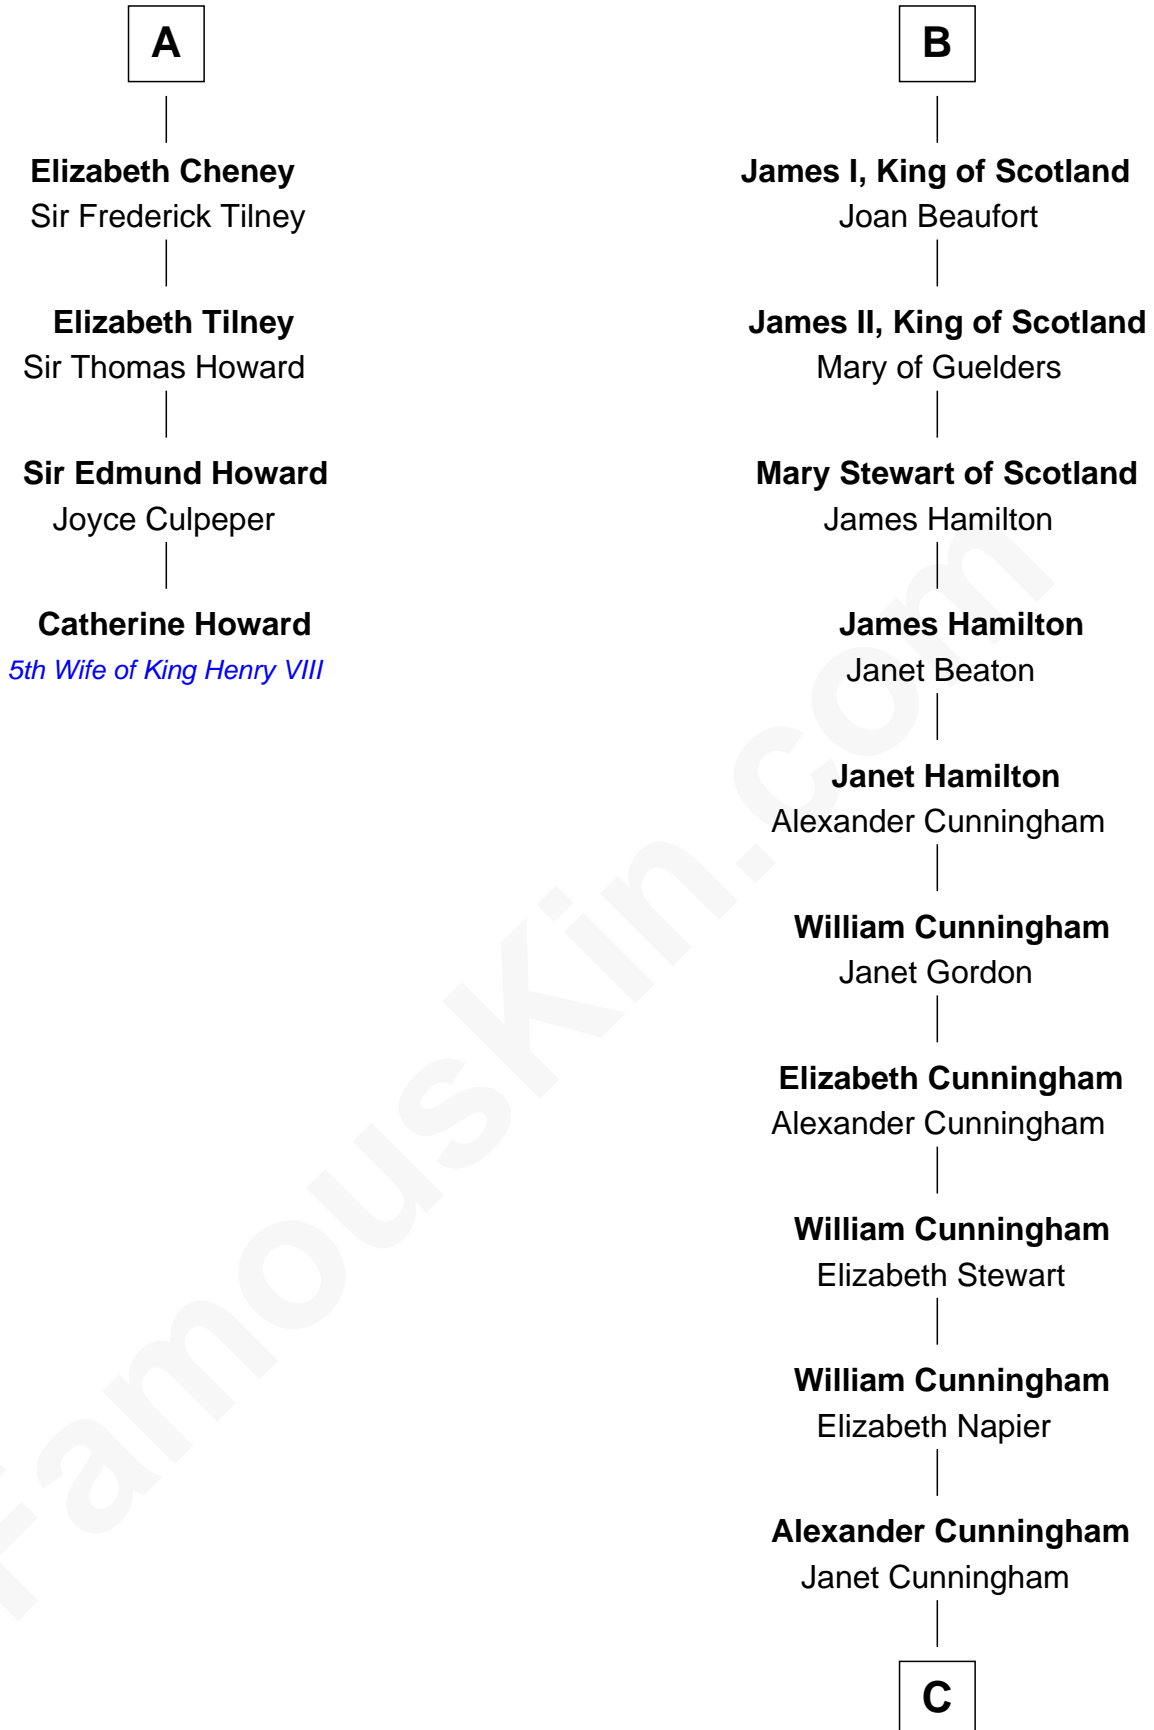

# FamousKin.com Relationship Chart of

**Catherine Howard**

*5th Wife of King Henry VIII*

10th cousin 10 times removed of

**Alexander Hamilton**

*1st U.S. Secretary of the Treasury*

**David of Huntingdon**

Maud of Chester

**C**

Rebecca Cunningham

John Hamilton

Alexander Hamilton

Elizabeth Pollock

James A. Hamilton

Rachel Fawcett

Alexander Hamilton