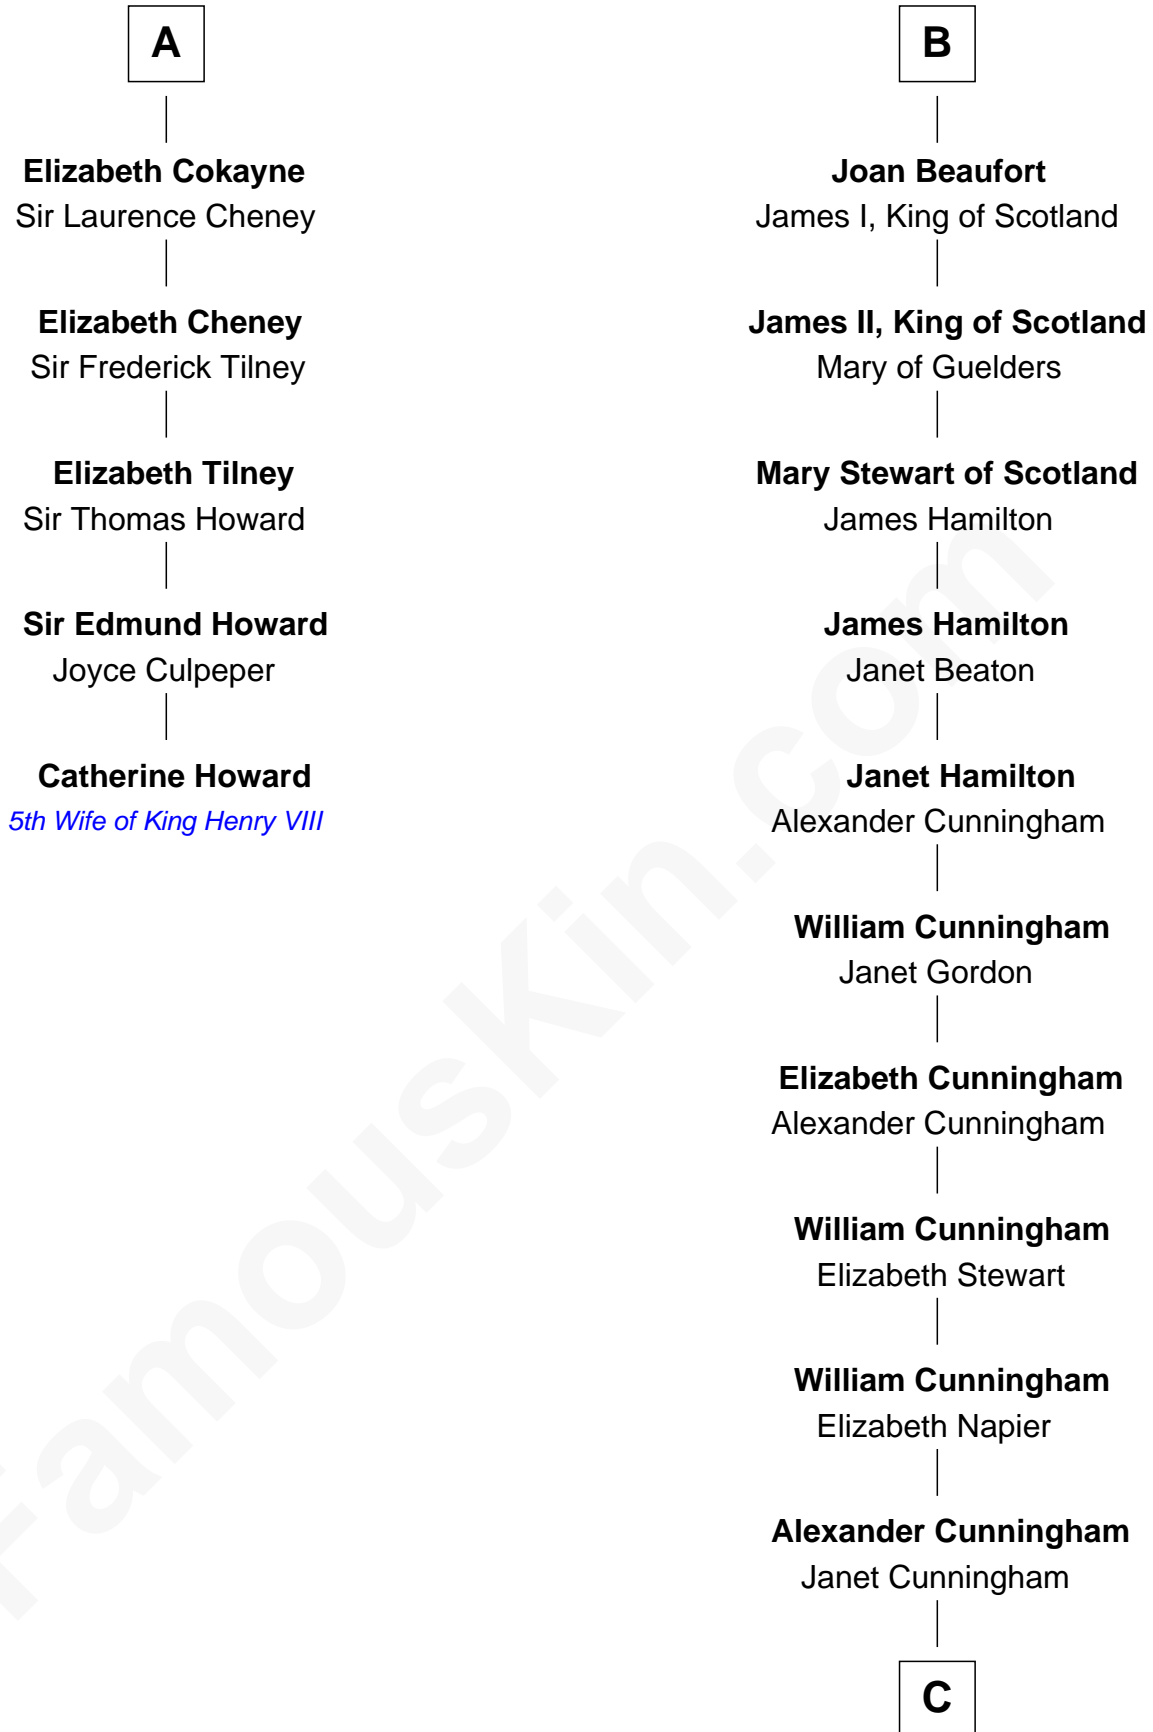

FamousKin.com Relationship Chart of

Catherine Howard

5th Wife of King Henry VIII

11th cousin 9 times removed of

Alexander Hamilton

1st U.S. Secretary of the Treasury

Sir William Longespee

Ela of Salisbury

C

Rebecca Cunningham

John Hamilton

Alexander Hamilton

Elizabeth Pollock

James A. Hamilton

Rachel Fawcett

Alexander Hamilton