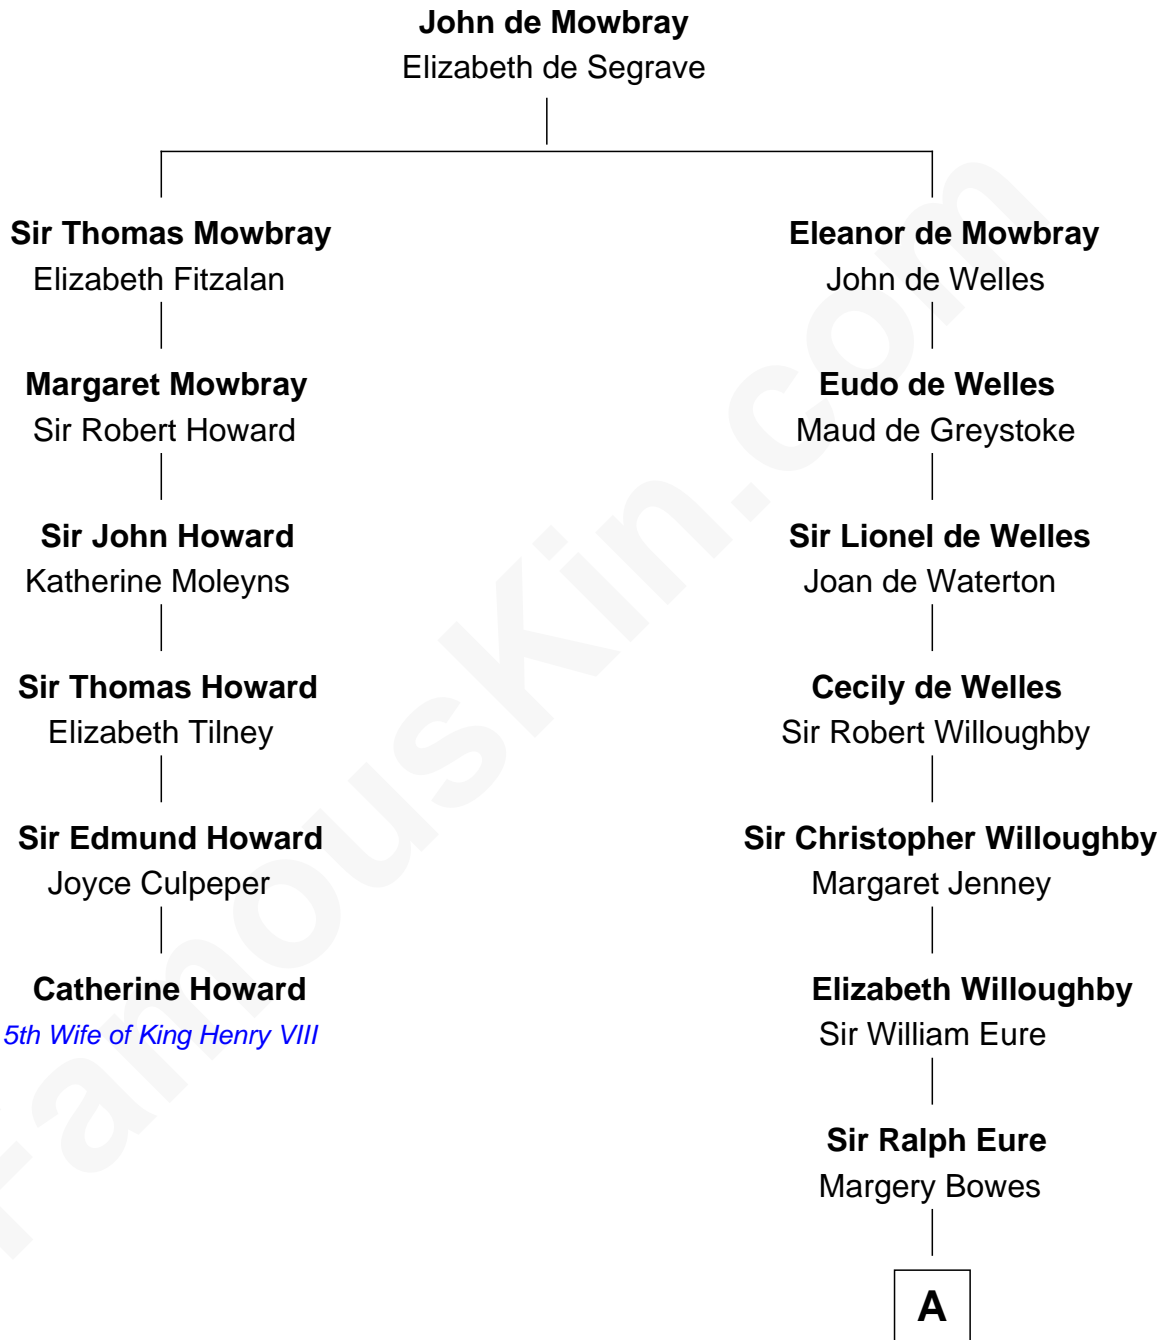

FamousKin.com Relationship Chart of

Catherine Howard

5th Wife of King Henry VIII

5th cousin 16 times removed of

Catherine Middleton

Princess of Wales

A

Frances Eure
Robert Lambton

William Lambton
Anne - - - - -

Ralph Lambton
Susan Groves

James Lambton
- - - - -

James Lambton
Dorothy Austin

Isabel Lambton
Sir Thomas Conyers

Jane Conyers
William Hardy

Jane Hardy
James Liddell

Anthony Liddell
Martha Stephenson