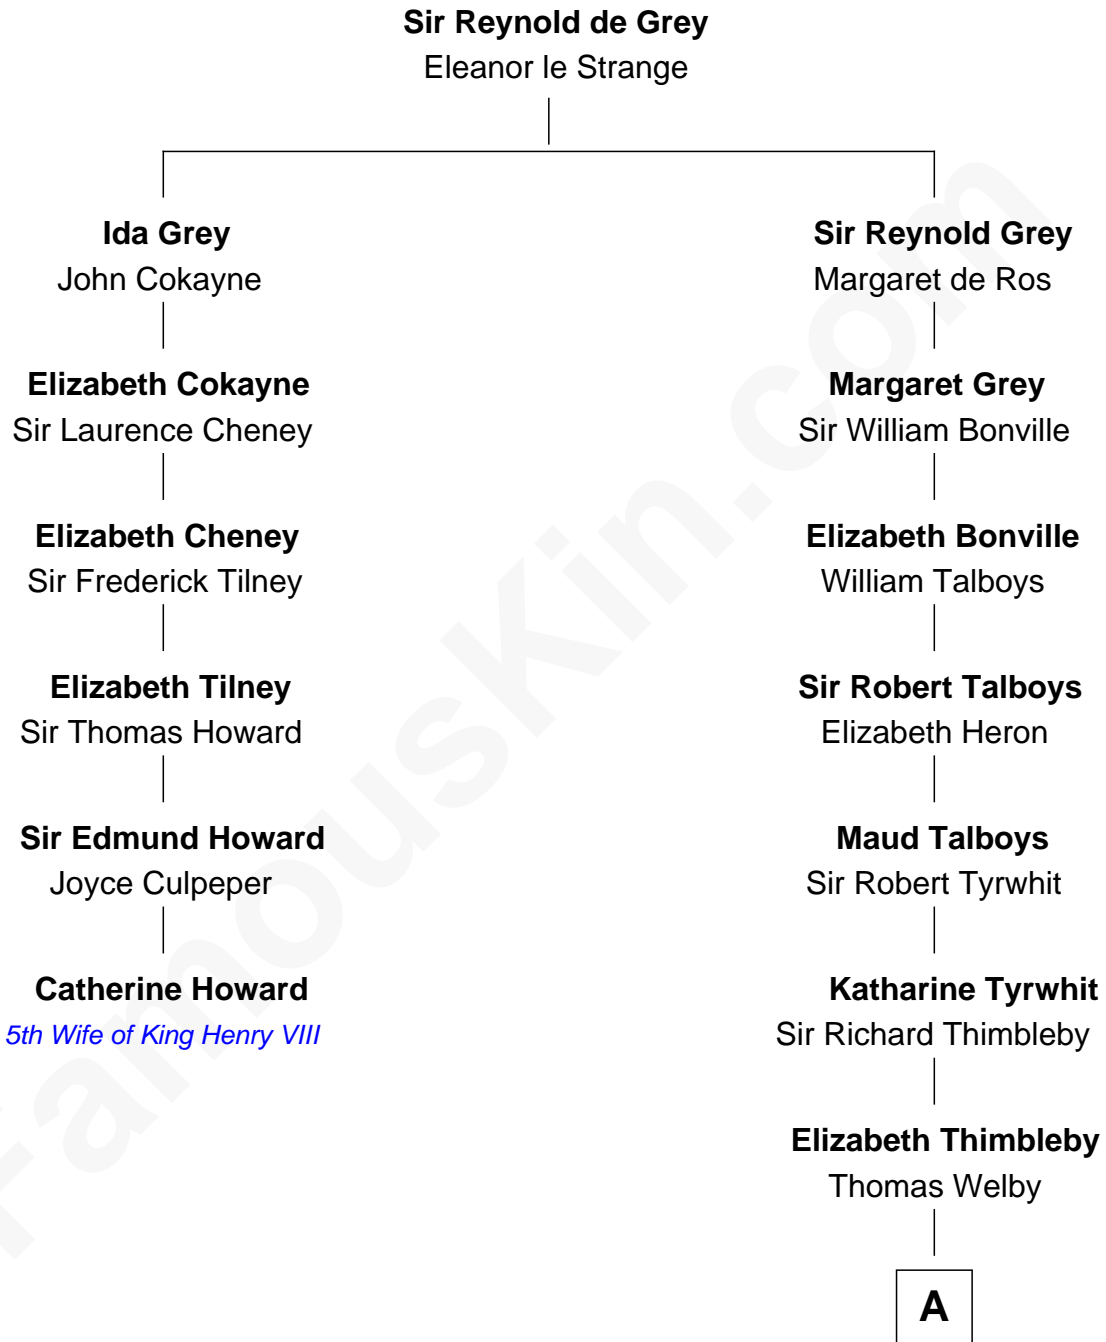

FamousKin.com

Relationship Chart of

Catherine Howard

5th Wife of King Henry VIII

5th cousin 10 times removed of

William Rufus Day

36th U.S. Secretary of State

A

Richard Welby
Frances Bulkeley

Olive Welby
Henry Farwell

Olive Farwell
Benjamin Spalding

Edward Spalding
Mary Adams

Ebenezer Spalding
Mary Fassett

Dr. Rufus Spalding
Lydia Paine

Rufus Paine Spalding
Lucretia A. Swift