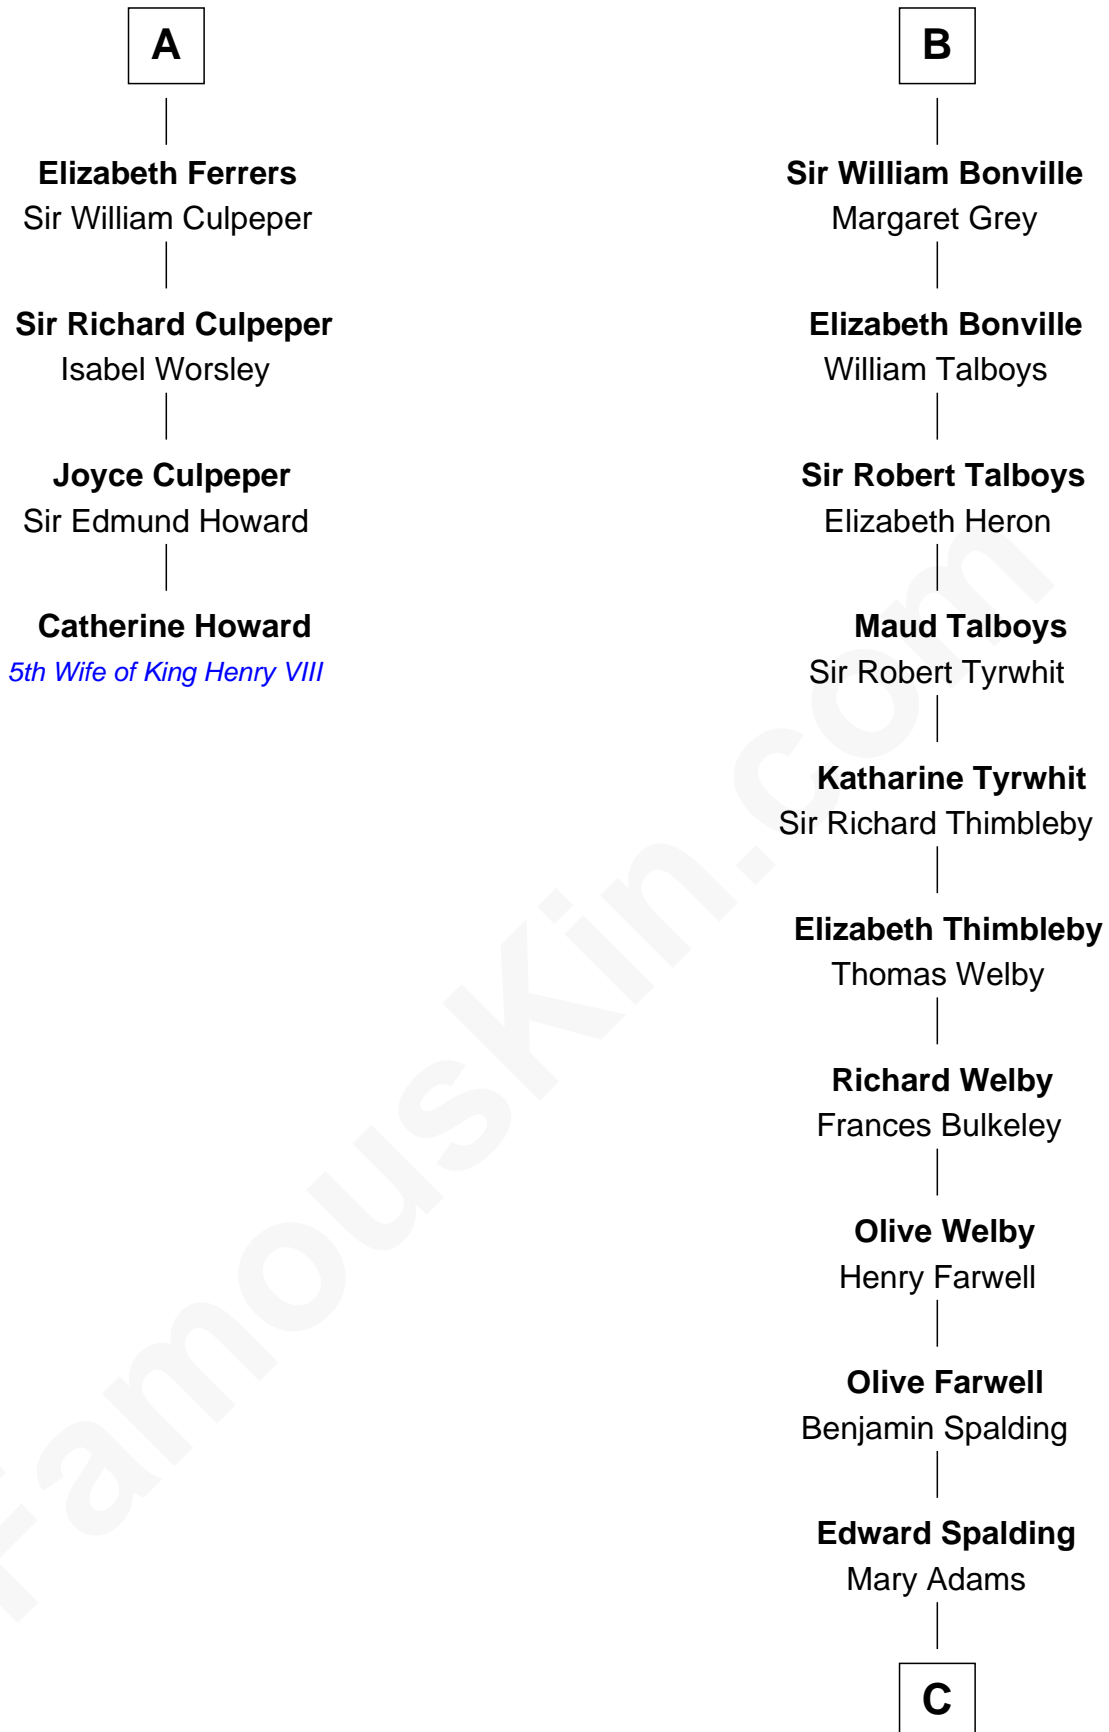

FamousKin.com Relationship Chart of

Catherine Howard

5th Wife of King Henry VIII

10th cousin 11 times removed of

William Rufus Day

36th U.S. Secretary of State

C

Ebenezer Spalding