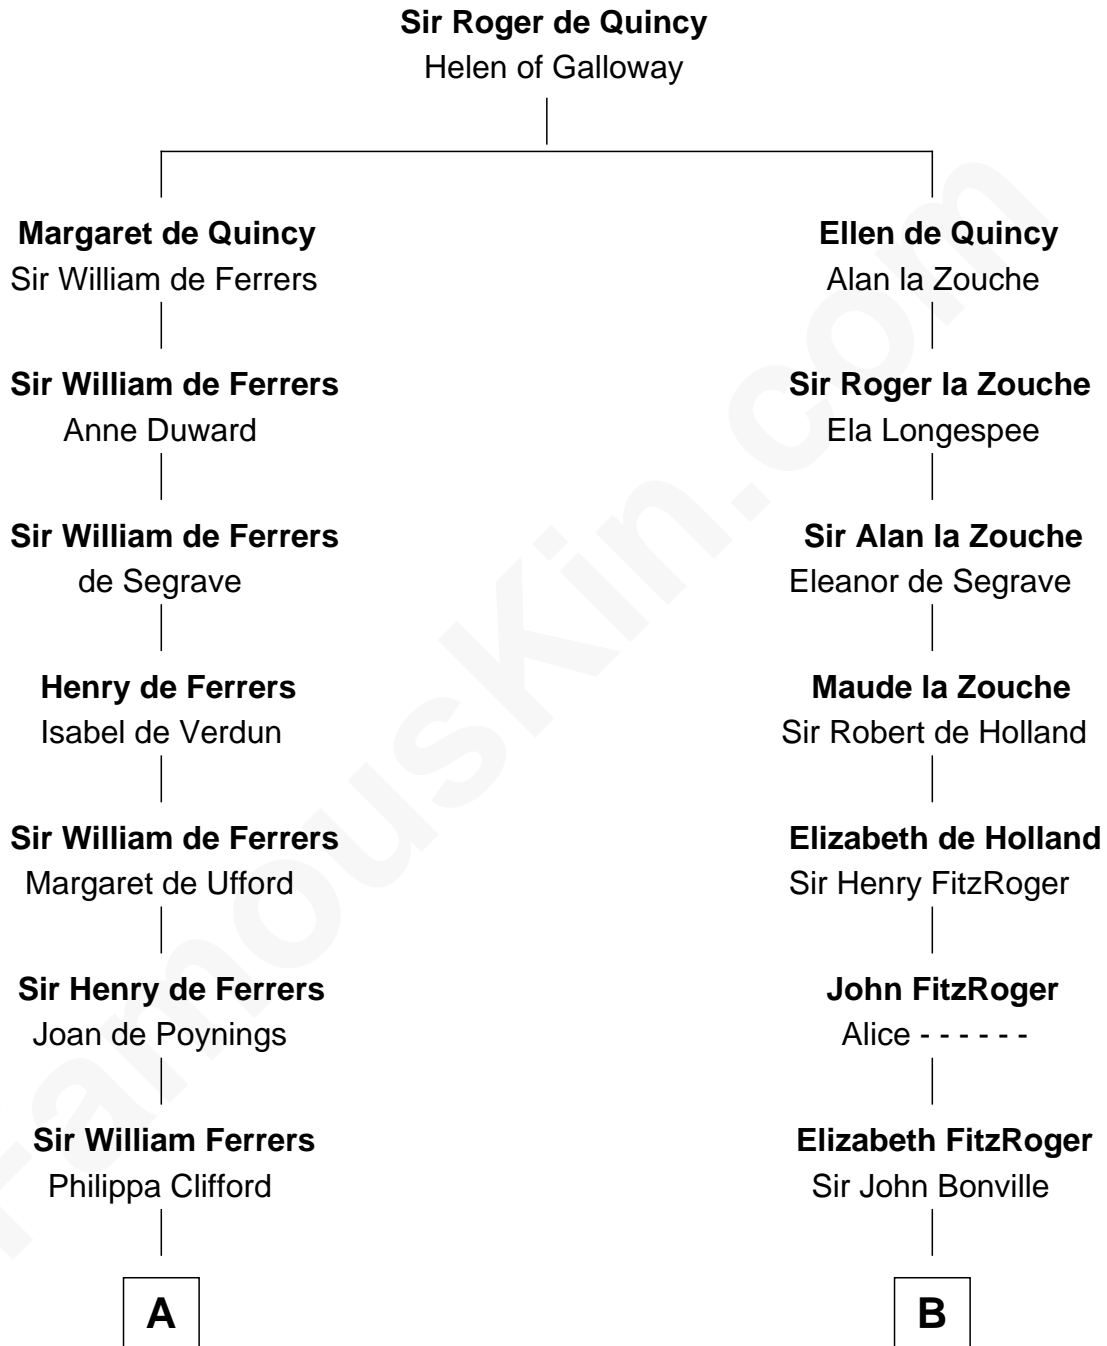

FamousKin.com Relationship Chart of

Catherine Howard

5th Wife of King Henry VIII

10th cousin 11 times removed of

William Rufus Day

36th U.S. Secretary of State

C

Ebenezer Spalding

Mary Fassett

Dr. Rufus Spalding

Lydia Paine

Rufus Paine Spalding

Lucretia A. Swift

Emily Swift Spalding

Luther Day

William Rufus Day