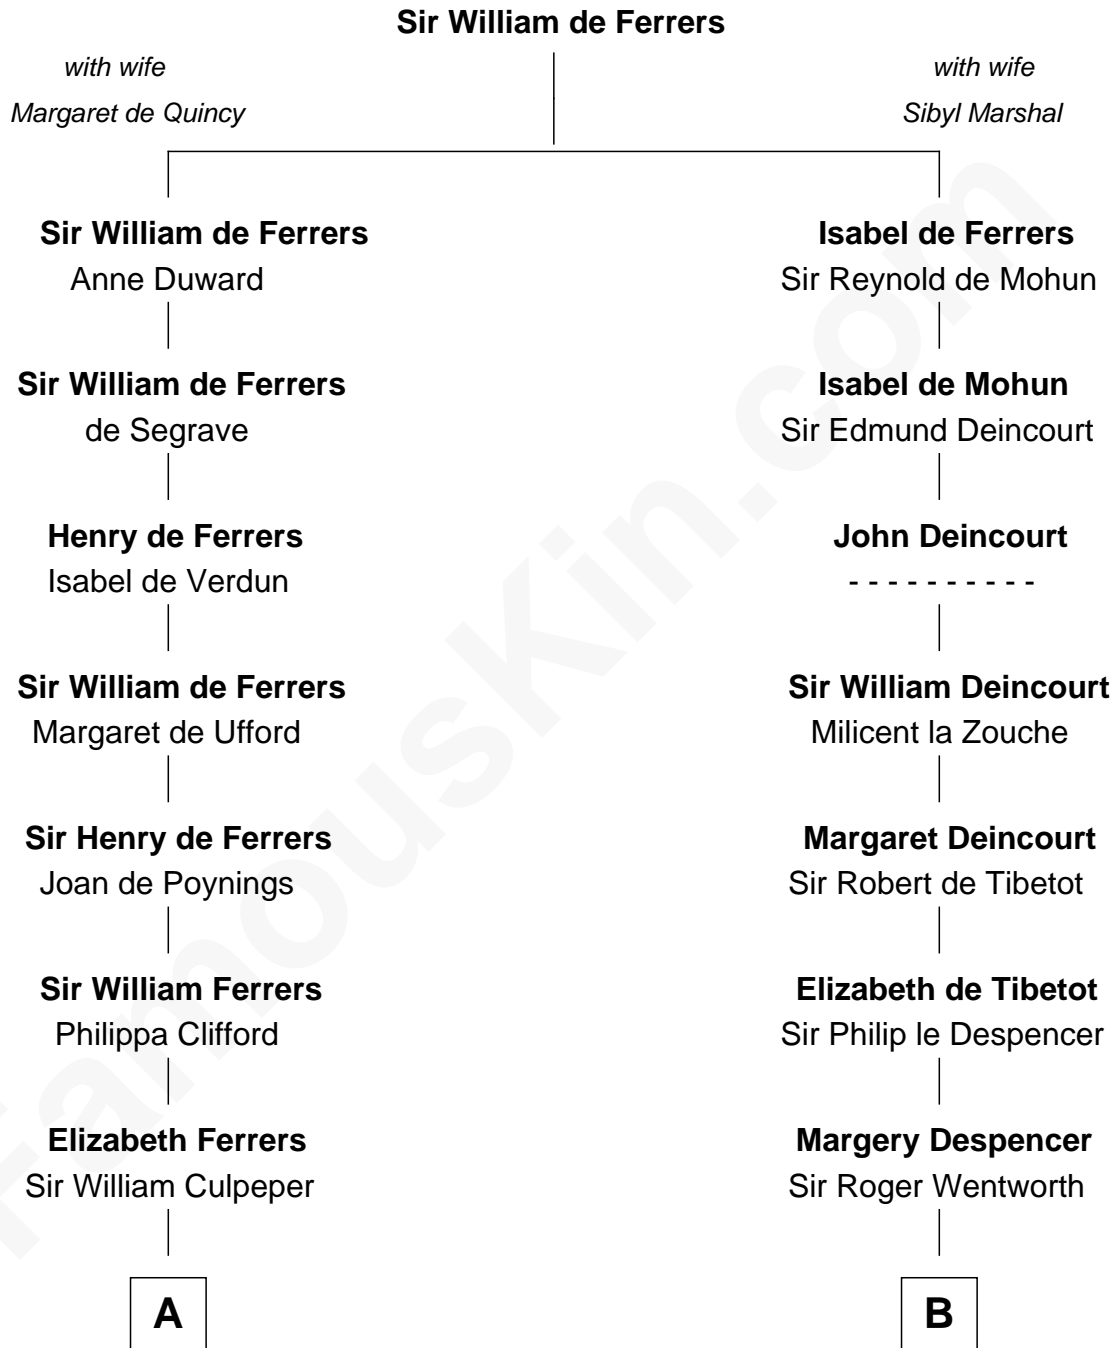

FamousKin.com Relationship Chart of

Catherine Howard

5th Wife of King Henry VIII

9th cousin 11 times removed of

William Rufus Day

36th U.S. Secretary of State

C

—
Dr. Rufus Spalding

Lydia Paine

—
Rufus Paine Spalding

Lucretia A. Swift

—
Emily Swift Spalding

Luther Day

—
William Rufus Day

36th U.S. Secretary of State

FamousKin.com