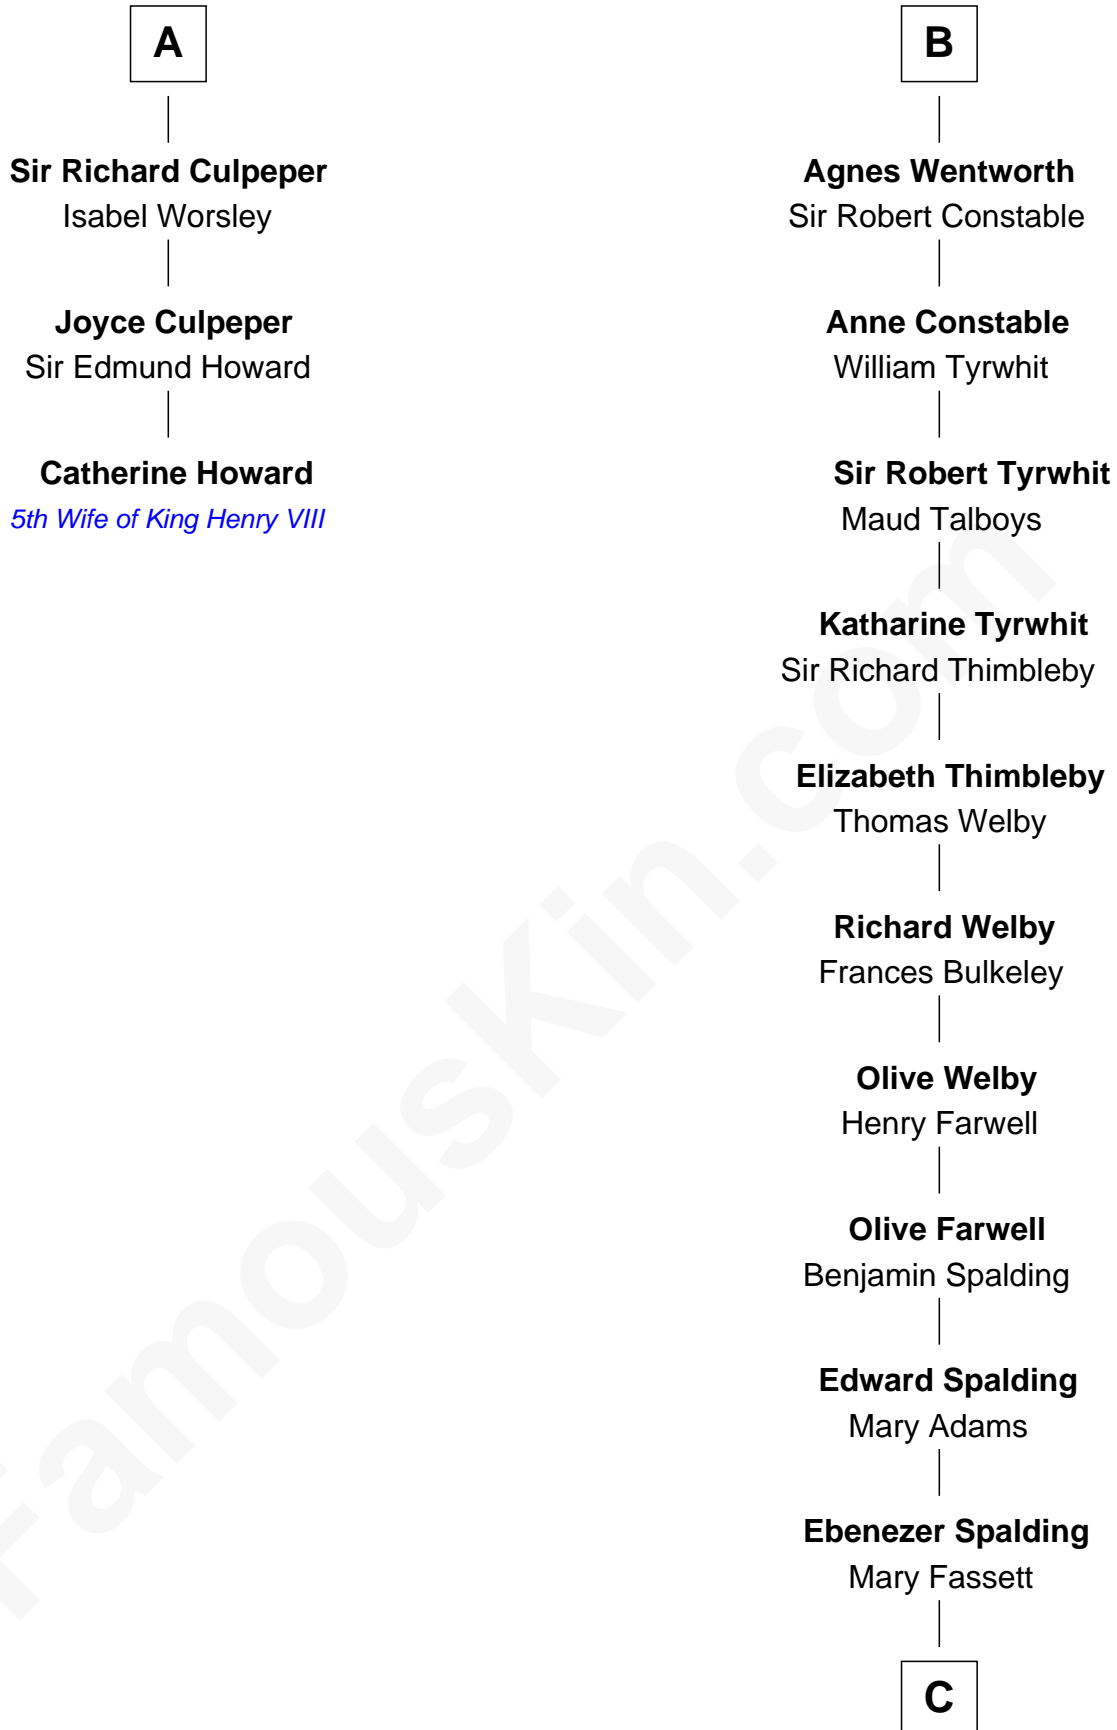

FamousKin.com Relationship Chart of

Catherine Howard

5th Wife of King Henry VIII

9th cousin 11 times removed of

William Rufus Day

36th U.S. Secretary of State

C

—
Dr. Rufus Spalding

Lydia Paine

—
Rufus Paine Spalding

Lucretia A. Swift

—
Emily Swift Spalding

Luther Day

—
William Rufus Day

36th U.S. Secretary of State

FamousKin.com