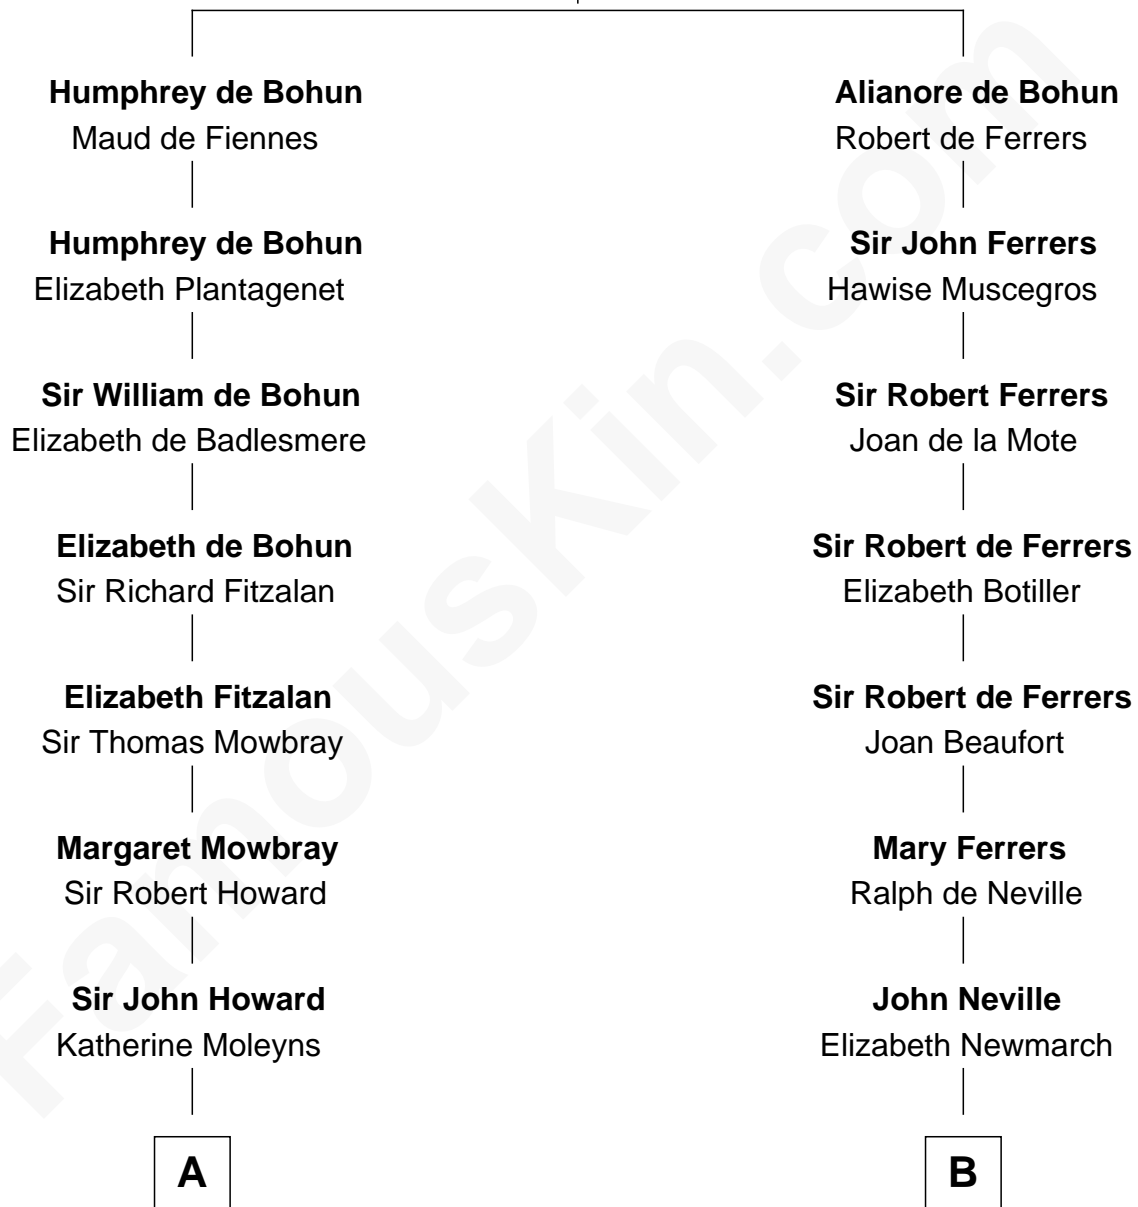

# FamousKin.com Relationship Chart of

**Catherine Howard**

*5th Wife of King Henry VIII*

9th cousin 9 times removed of

**Harriet Martineau**

*Author of The Hour and the Man*

**Sir Humphrey de Bohun**

Eleanor de Braiose