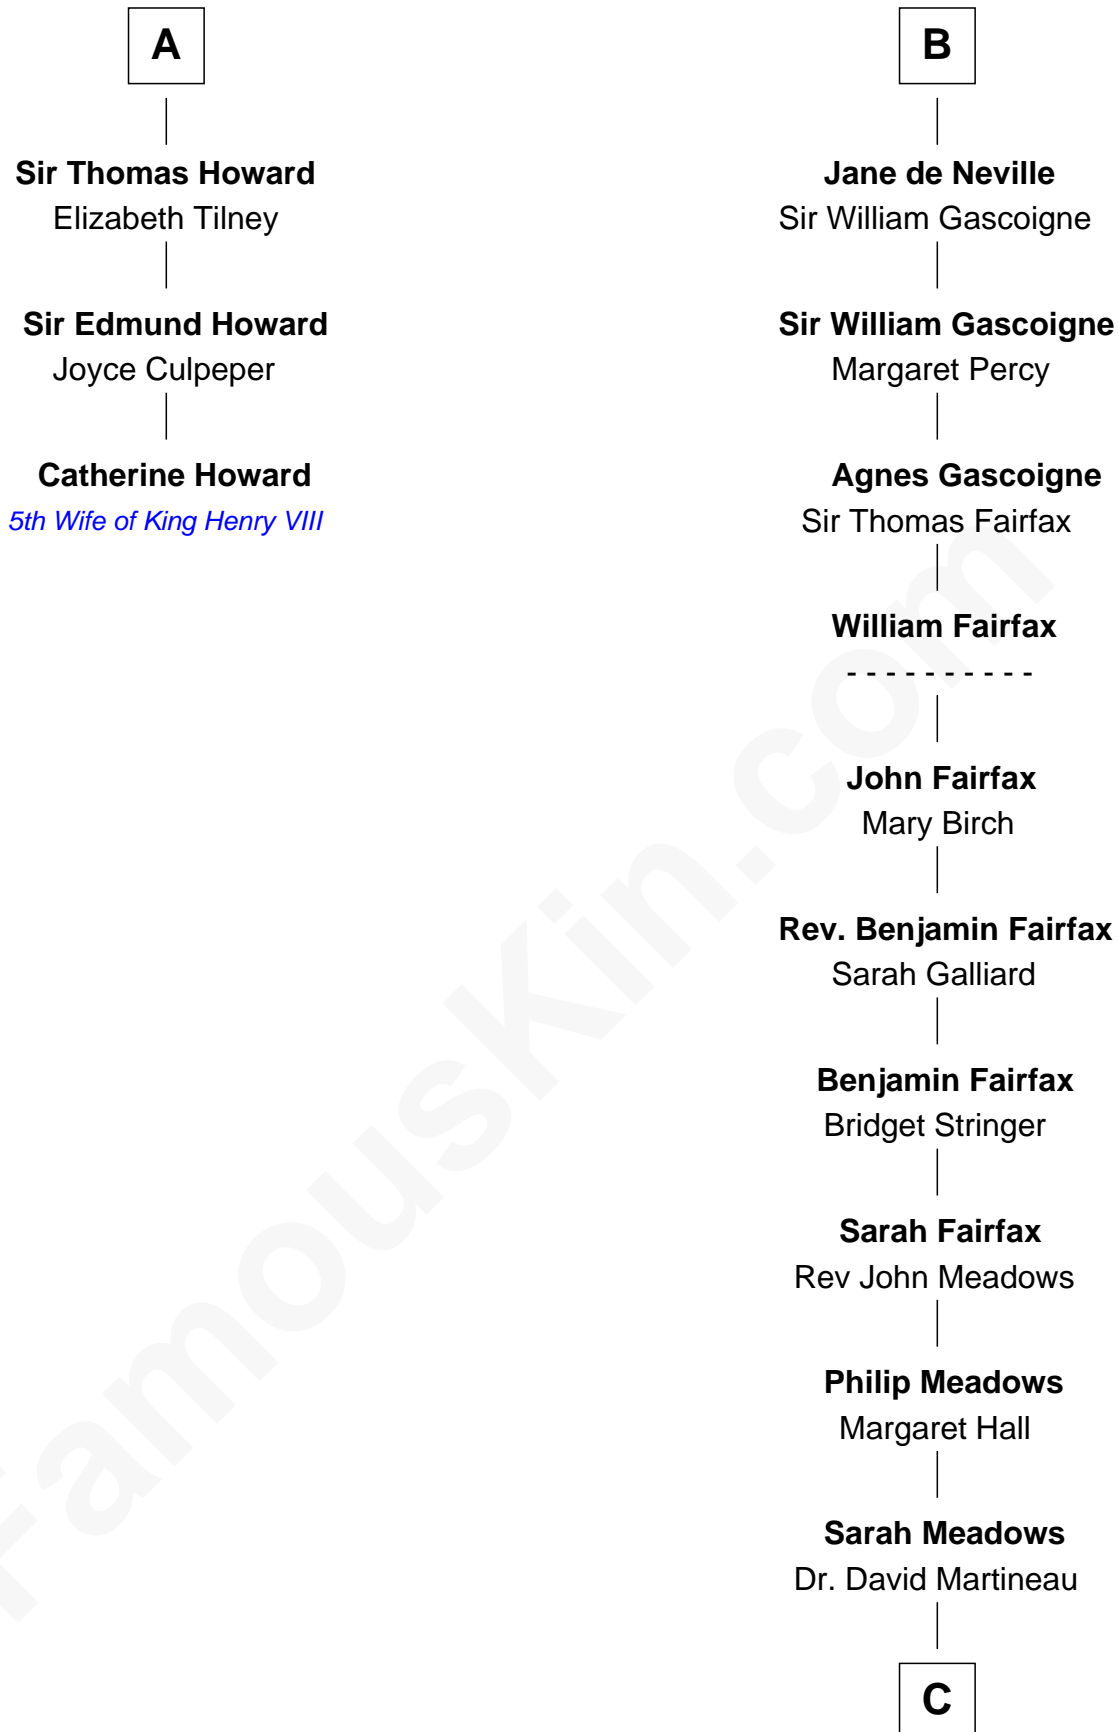

# FamousKin.com Relationship Chart of

**Catherine Howard**

*5th Wife of King Henry VIII*

9th cousin 9 times removed of

**Harriet Martineau**

*Author of The Hour and the Man*

**Sir Humphrey de Bohun**

Eleanor de Braiose