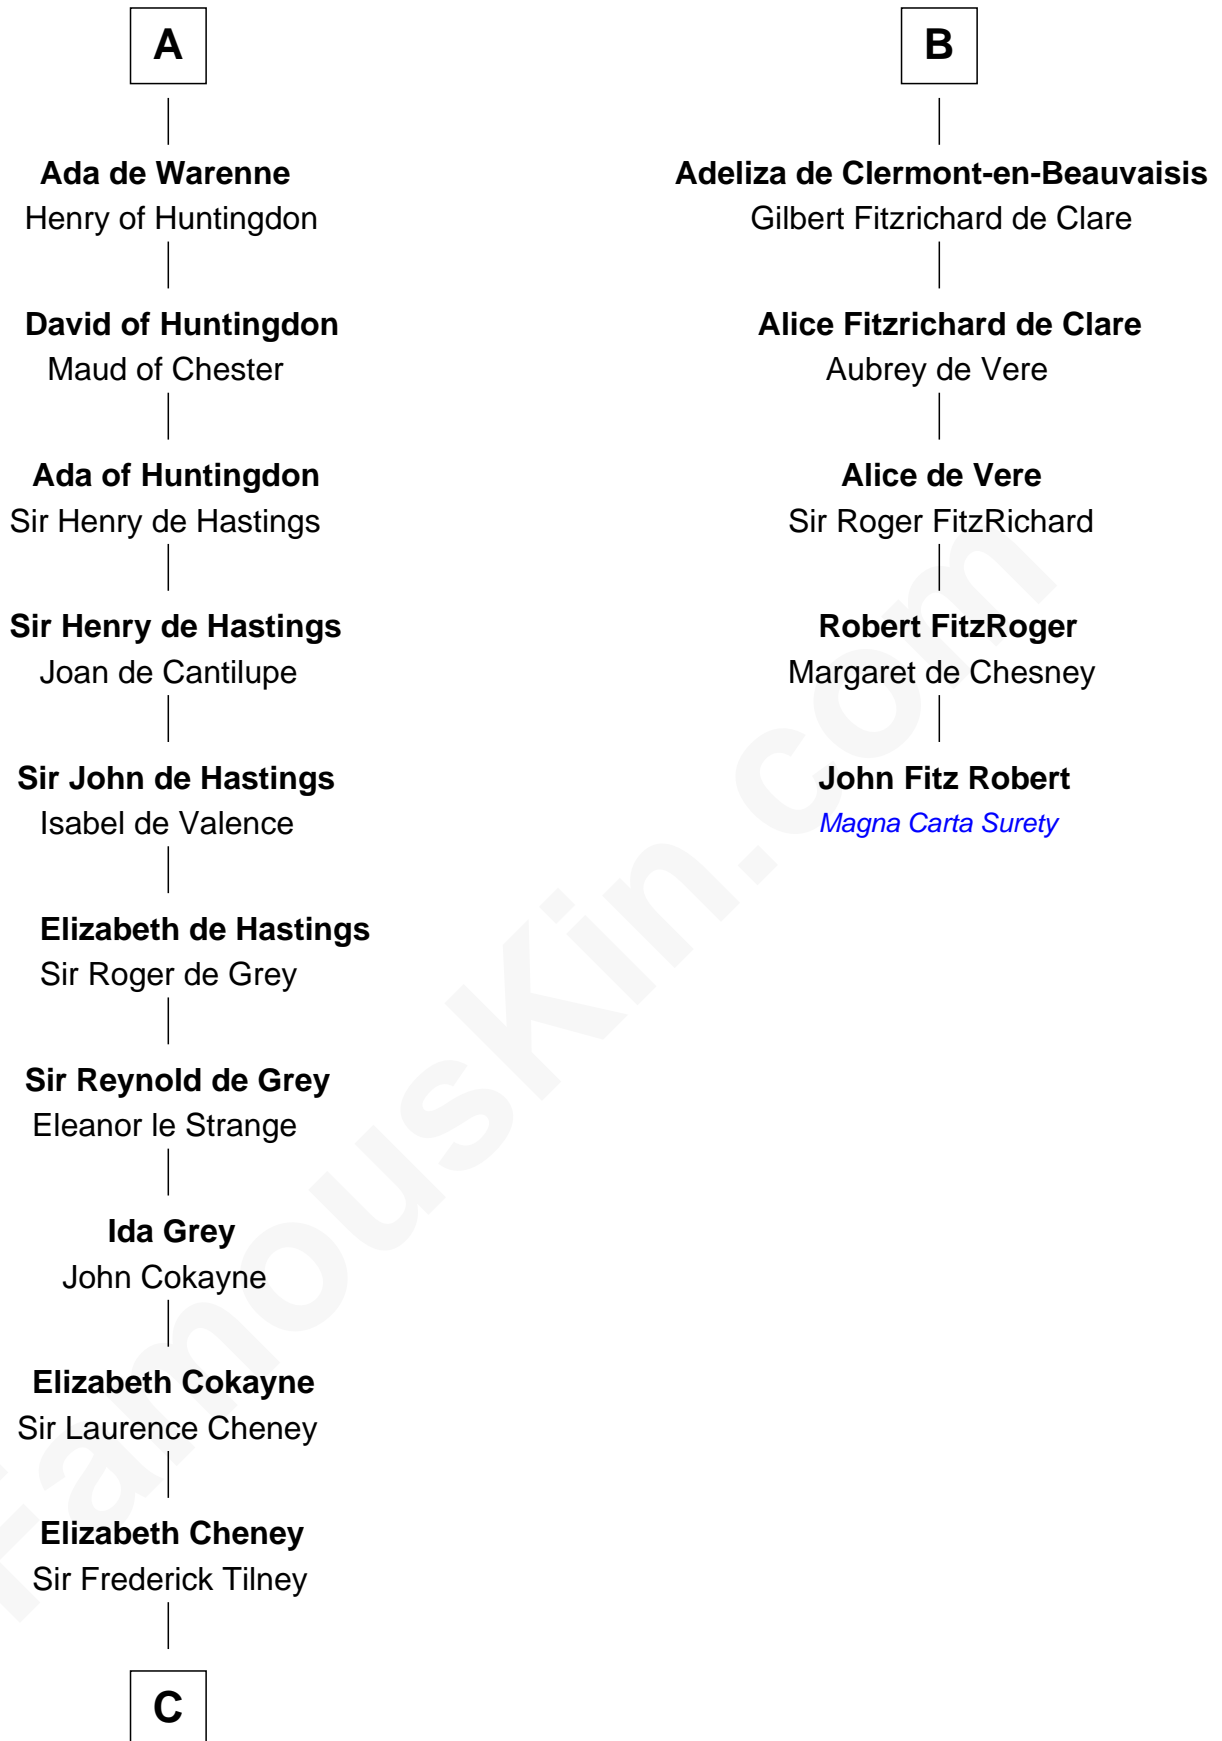

FamousKin.com Relationship Chart of

Catherine Howard

5th Wife of King Henry VIII

11th cousin 8 times removed of

John Fitz Robert

Magna Carta Surety

Dietrich of Westphalia

Reinhild - - - - -

Henry the Fowler

Gerberga of Saxony

Giselbert of Lorraine

Alberade of Lorraine

Renaud de Roucy

Giselbert de Roucy

- - - - -

Ebles of Roucy

Beatrix of Hainault

Alice de Roucy

Hildouin of Montdidier

Margaret de Roucy

Hugh de Claremont

B

C

—
Elizabeth Tilney
Sir Thomas Howard