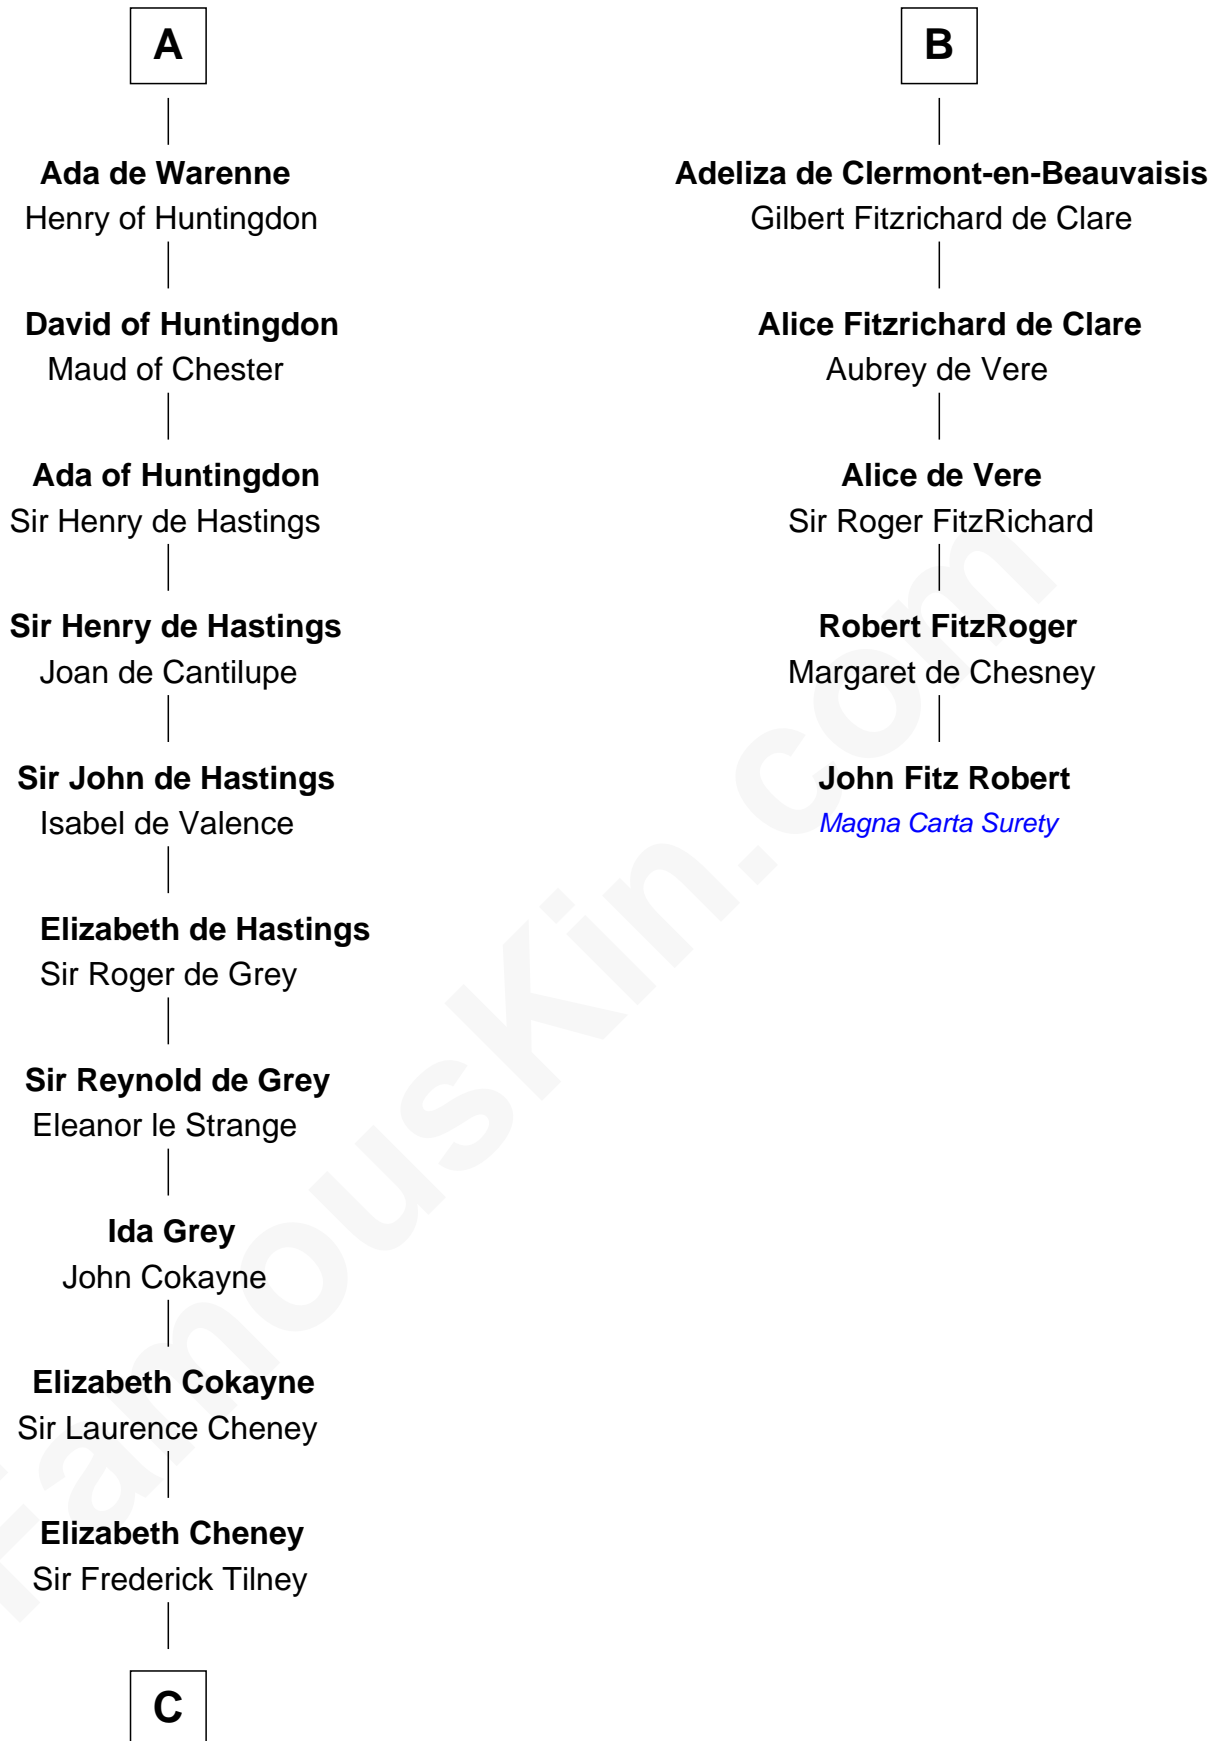

# FamousKin.com Relationship Chart of

**Catherine Howard**

*5th Wife of King Henry VIII*

11th cousin 8 times removed of

**John Fitz Robert**

*Magna Carta Surety*

**C**

**Elizabeth Tilney**  
Sir Thomas Howard

**Sir Edmund Howard**  
Joyce Culpeper

**Catherine Howard**  
*5th Wife of King Henry VIII*

FamousKin.com