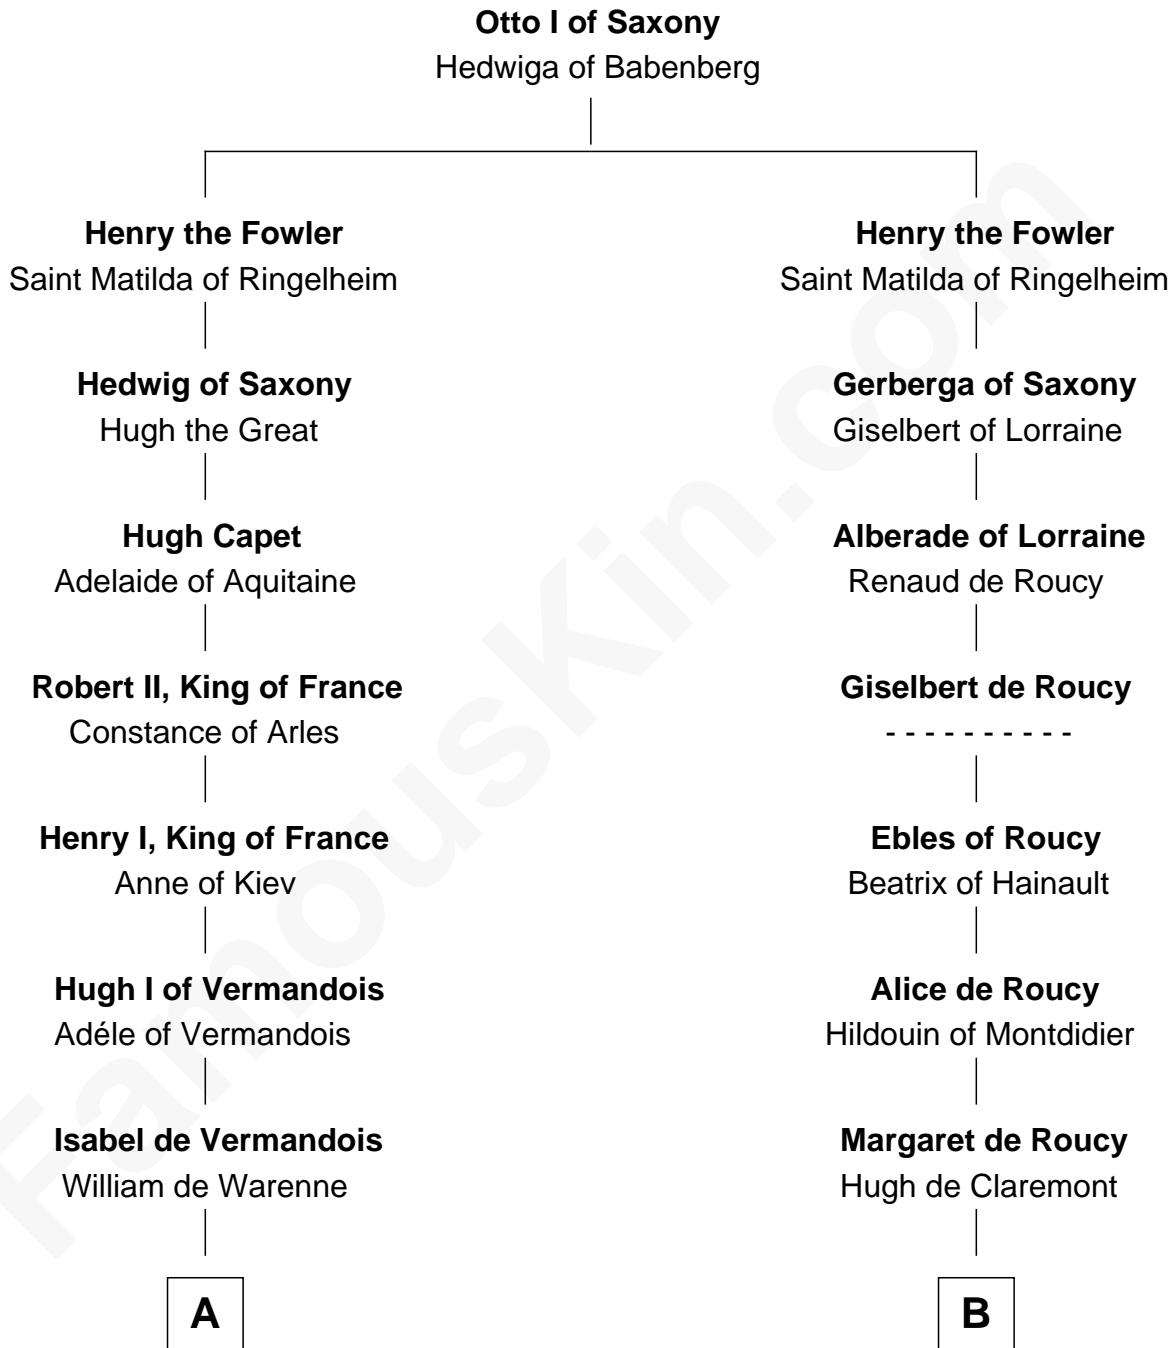

# FamousKin.com Relationship Chart of

**Catherine Howard**

*5th Wife of King Henry VIII*

11th cousin 8 times removed of

**John Fitz Robert**

*Magna Carta Surety*

**C**

**Elizabeth Tilney**  
Sir Thomas Howard

**Sir Edmund Howard**  
Joyce Culpeper

**Catherine Howard**  
*5th Wife of King Henry VIII*

FamousKin.com