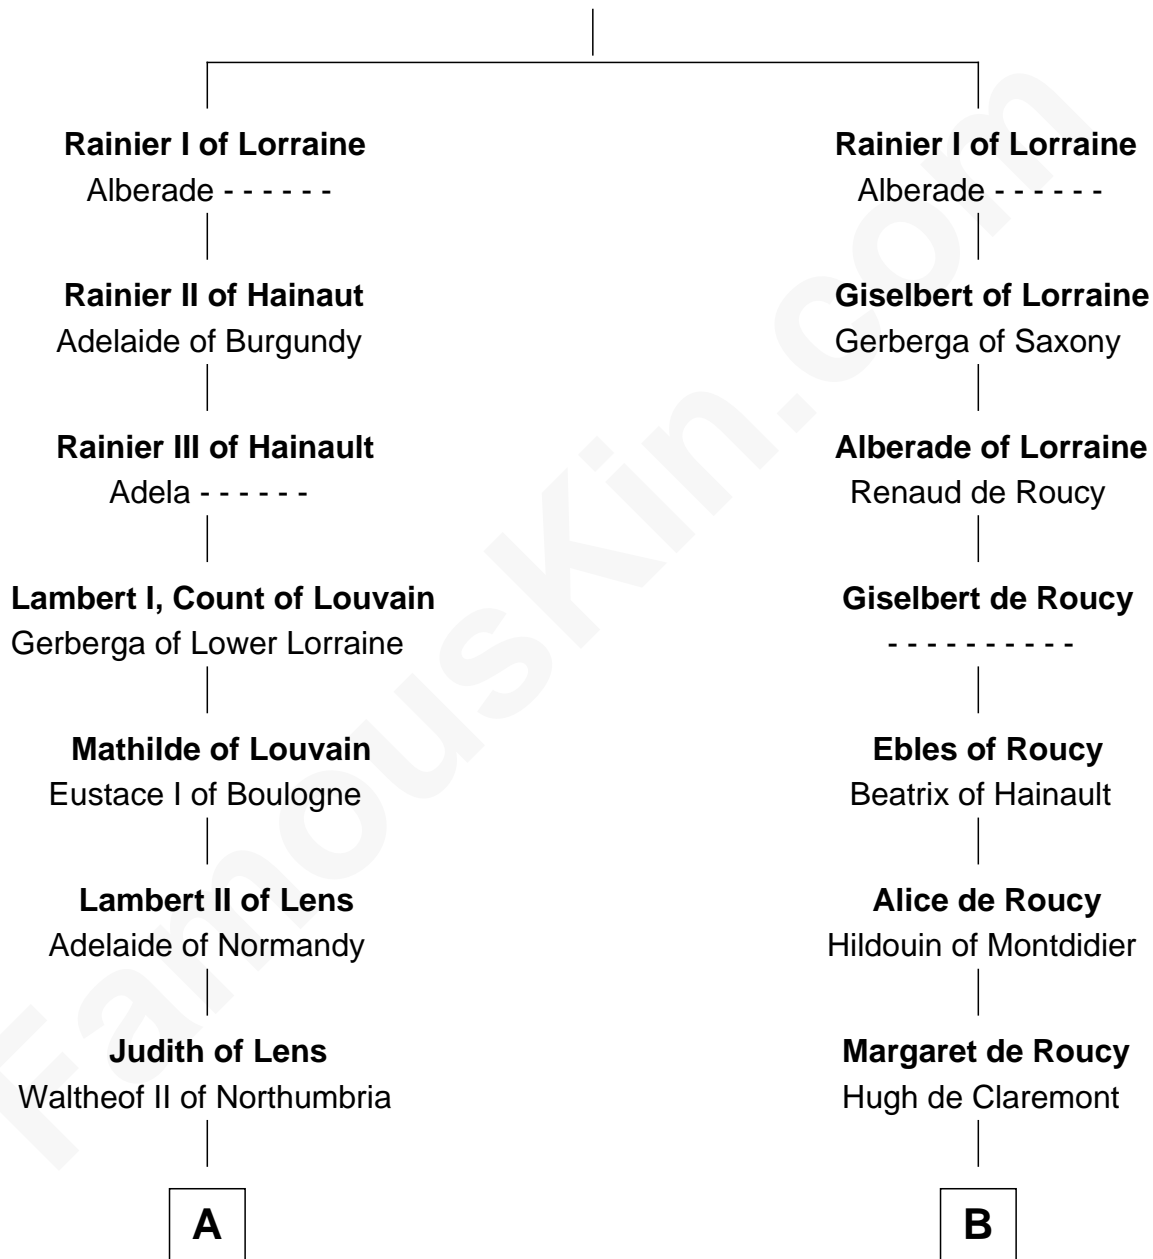

# FamousKin.com Relationship Chart of

**Catherine Howard**

*5th Wife of King Henry VIII*

11th cousin 9 times removed of

**John Fitz Robert**

*Magna Carta Surety*

**Gilbert of Maasgau**  
Ermengarde of Lorraine

**C**

—  
**Elizabeth Cheney**  
Sir Frederick Tilney

—  
**Elizabeth Tilney**  
Sir Thomas Howard

—  
**Sir Edmund Howard**  
Joyce Culpeper

—  
**Catherine Howard**  
*5th Wife of King Henry VIII*

FamousKin.com