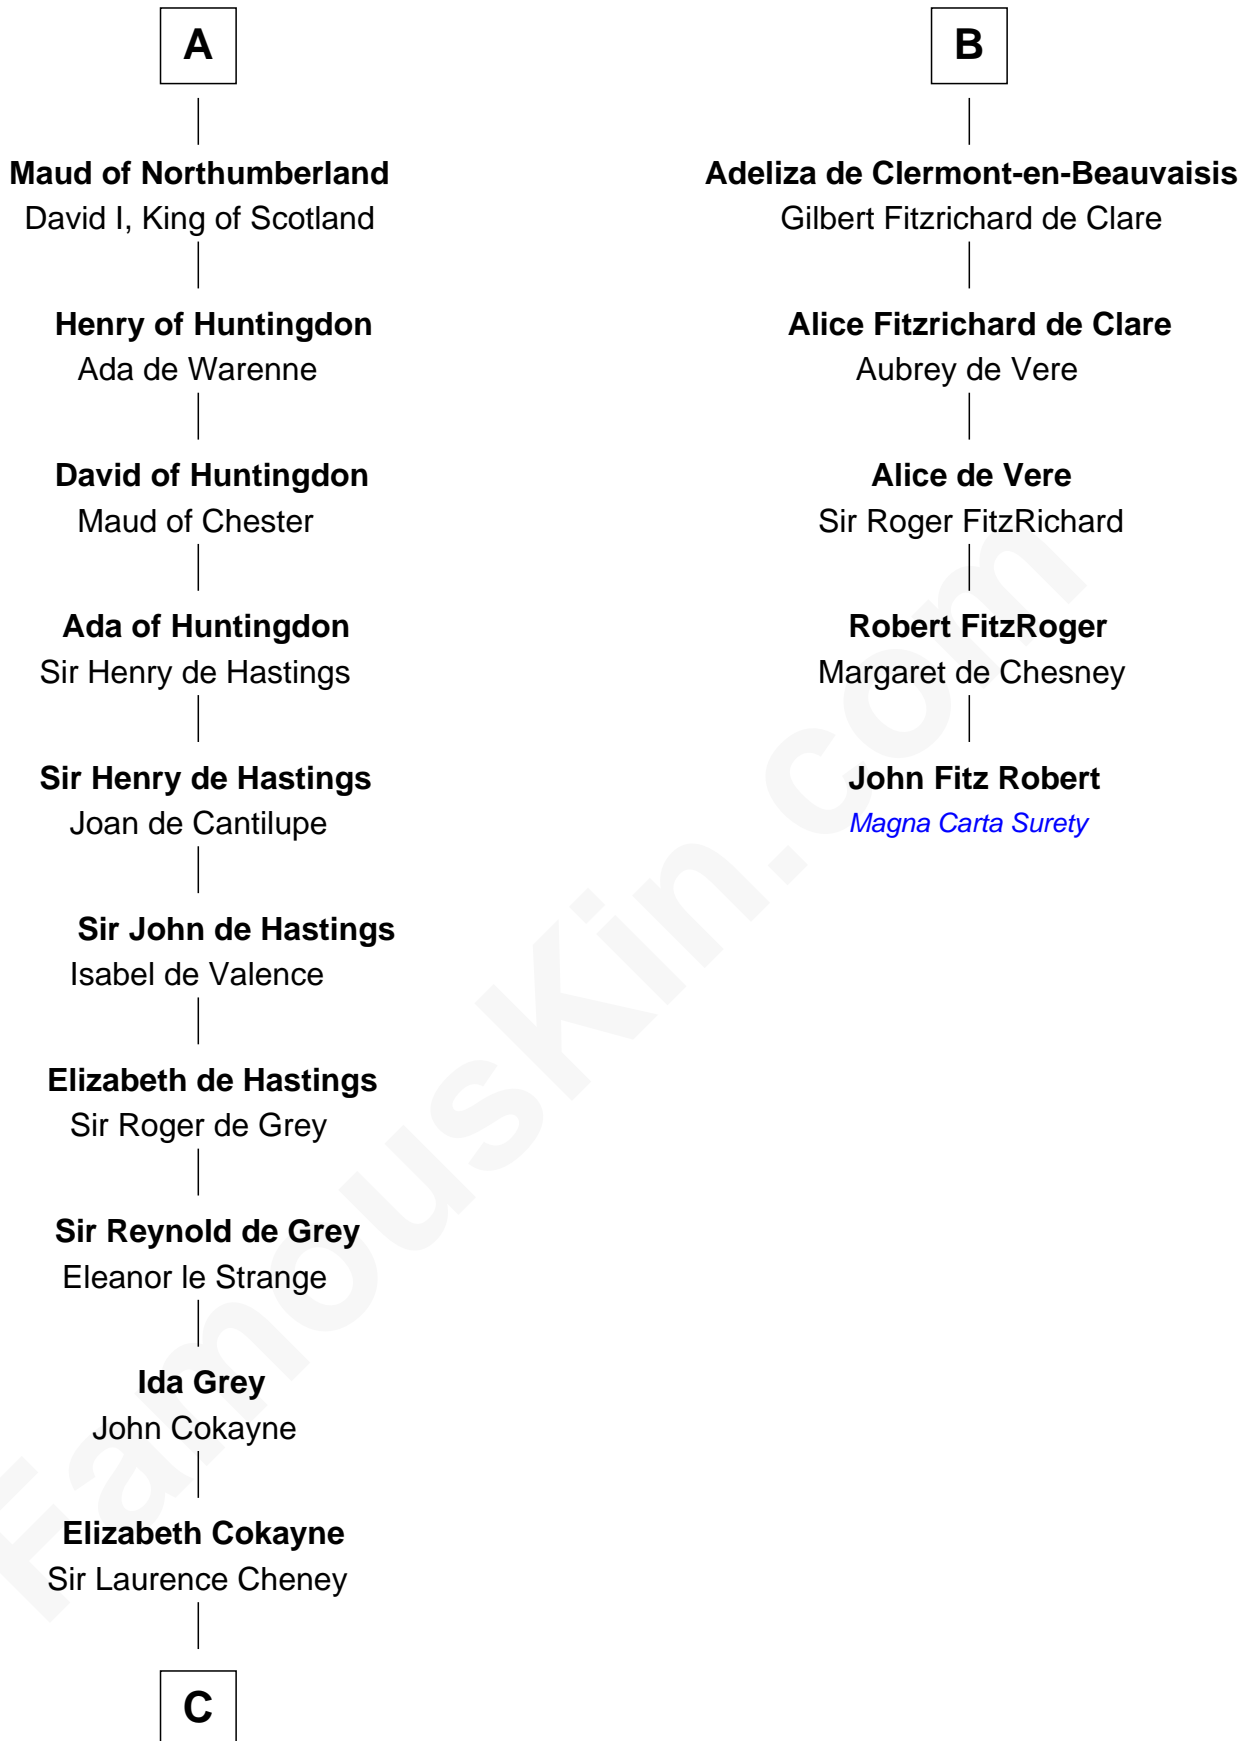

# FamousKin.com Relationship Chart of

**Catherine Howard**

*5th Wife of King Henry VIII*

11th cousin 9 times removed of

**John Fitz Robert**

*Magna Carta Surety*

**Gilbert of Maasgau**  
Ermengarde of Lorraine

**C**

—  
**Elizabeth Cheney**  
Sir Frederick Tilney

—  
**Elizabeth Tilney**  
Sir Thomas Howard

—  
**Sir Edmund Howard**  
Joyce Culpeper

—  
**Catherine Howard**  
*5th Wife of King Henry VIII*

FamousKin.com