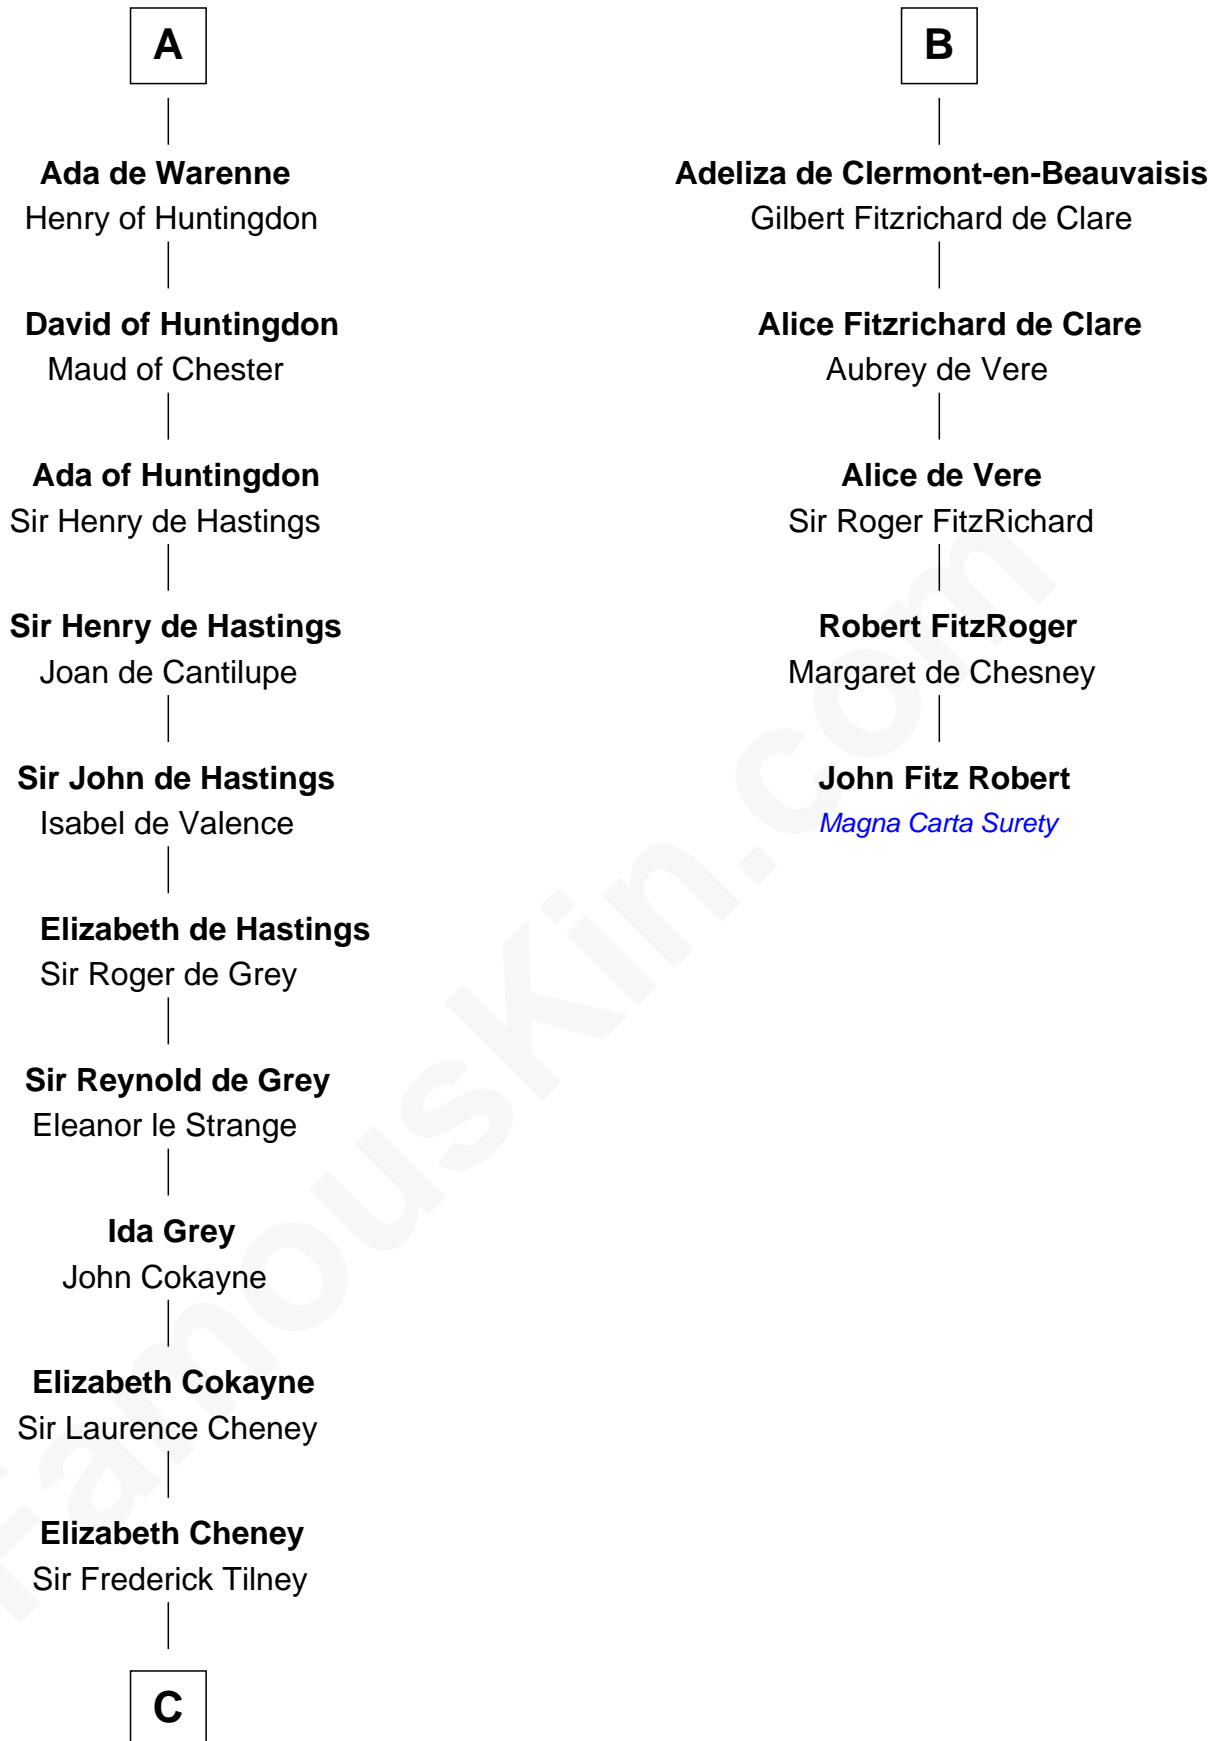

# FamousKin.com Relationship Chart of

**Catherine Howard**

*5th Wife of King Henry VIII*

11th cousin 8 times removed of

**John Fitz Robert**

*Magna Carta Surety*

**Robert the Strong**

**Robert I, King of France**  
Beatrice of Vermandois

**Hugh the Great**  
Hedwig of Saxony

**Hugh Capet**  
Adelaide of Aquitaine

**Robert II, King of France**  
Constance of Arles

**Henry I, King of France**  
Anne of Kiev

**Hugh I of Vermandois**  
Adèle of Vermandois

**Isabel de Vermandois**  
William de Warenne

**A**

**Robert I, King of France**  
Beatrice of Vermandois

**Hugh the Great**  
Hedwig of Saxony

**Hugh Capet**  
Adelaide of Aquitaine

**Hedwig of France**  
Rainier IV of Hainault

**Beatrix of Hainault**  
Ebles of Roucy

**Alice de Roucy**  
Hildouin of Montdidier

**Margaret de Roucy**  
Hugh de Claremont

**B**

**C**

—  
**Elizabeth Tilney**  
Sir Thomas Howard

—  
**Sir Edmund Howard**  
Joyce Culpeper