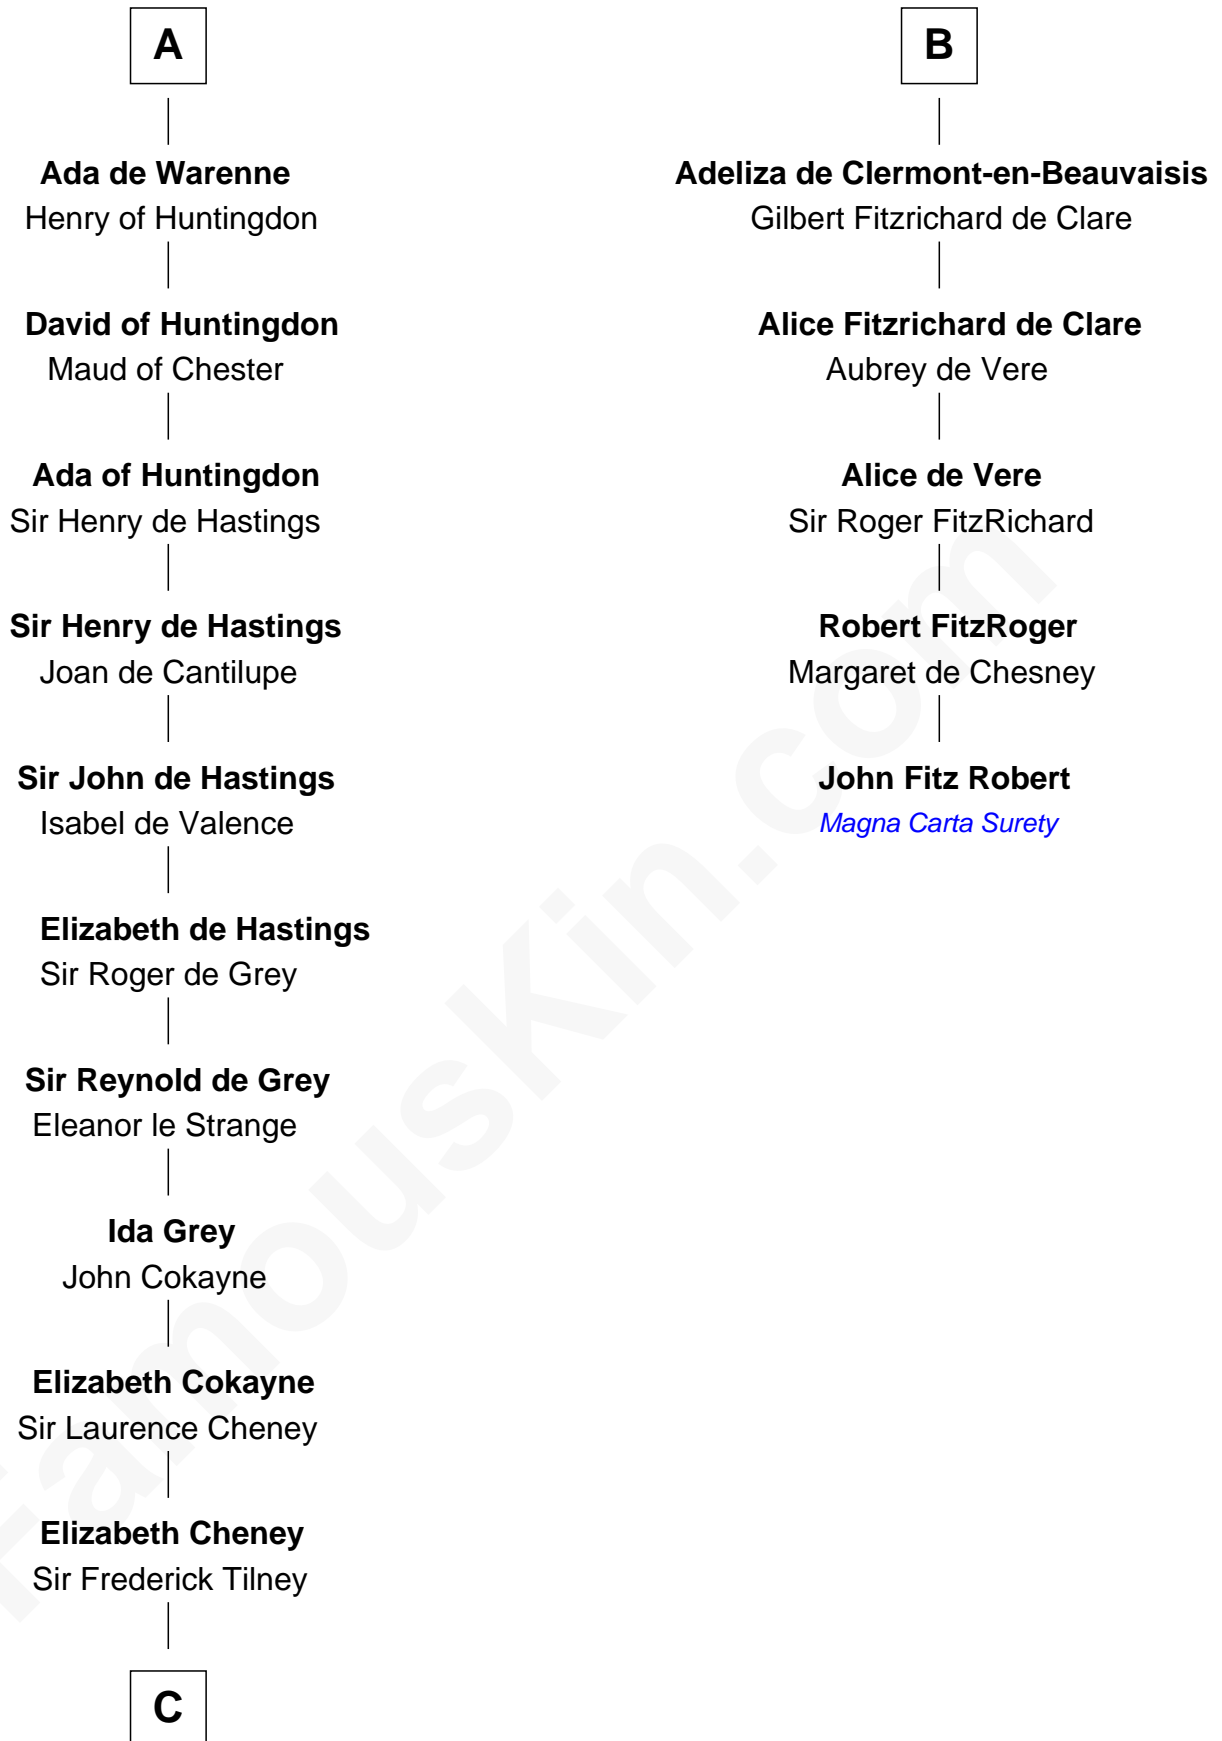

FamousKin.com Relationship Chart of

Catherine Howard

5th Wife of King Henry VIII

11th cousin 8 times removed of

John Fitz Robert

Magna Carta Surety

Herbert I of Vermandois

Bertha de Morvois

Robert I, King of France

Hugh the Great

Hedwig of Saxony

Hugh Capet

Adelaide of Aquitaine

Hedwig of France

Rainier IV of Hainault

Beatrix of Hainault

Ebles of Roucy

Alice de Roucy

Hildouin of Montdidier

Margaret de Roucy

Hugh de Claremont

B

C

Elizabeth Tilney
Sir Thomas Howard