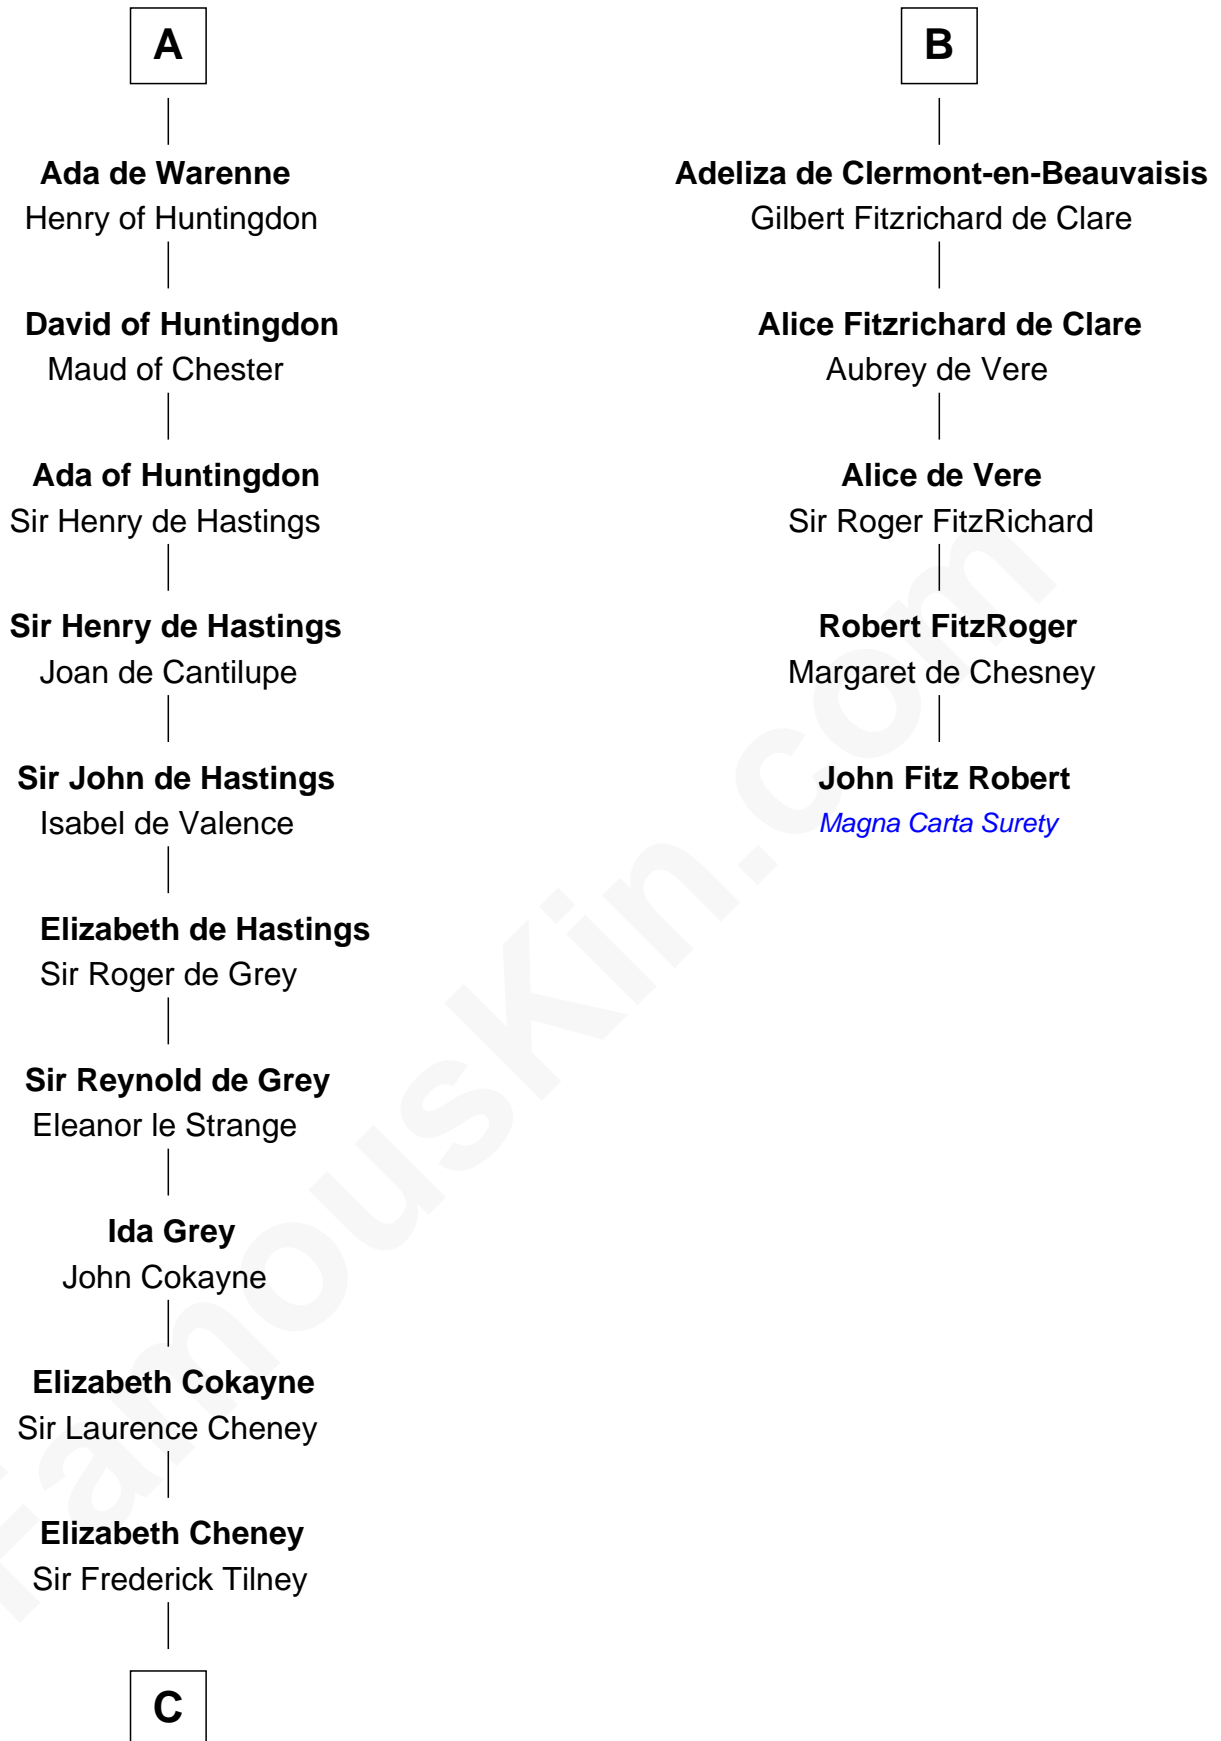

FamousKin.com Relationship Chart of

Catherine Howard

5th Wife of King Henry VIII

11th cousin 8 times removed of

John Fitz Robert

Magna Carta Surety

Ranulf II of Aquitaine

C

—
Elizabeth Tilney
Sir Thomas Howard

—
Sir Edmund Howard
Joyce Culpeper

—
Catherine Howard
5th Wife of King Henry VIII

FamousKin.com