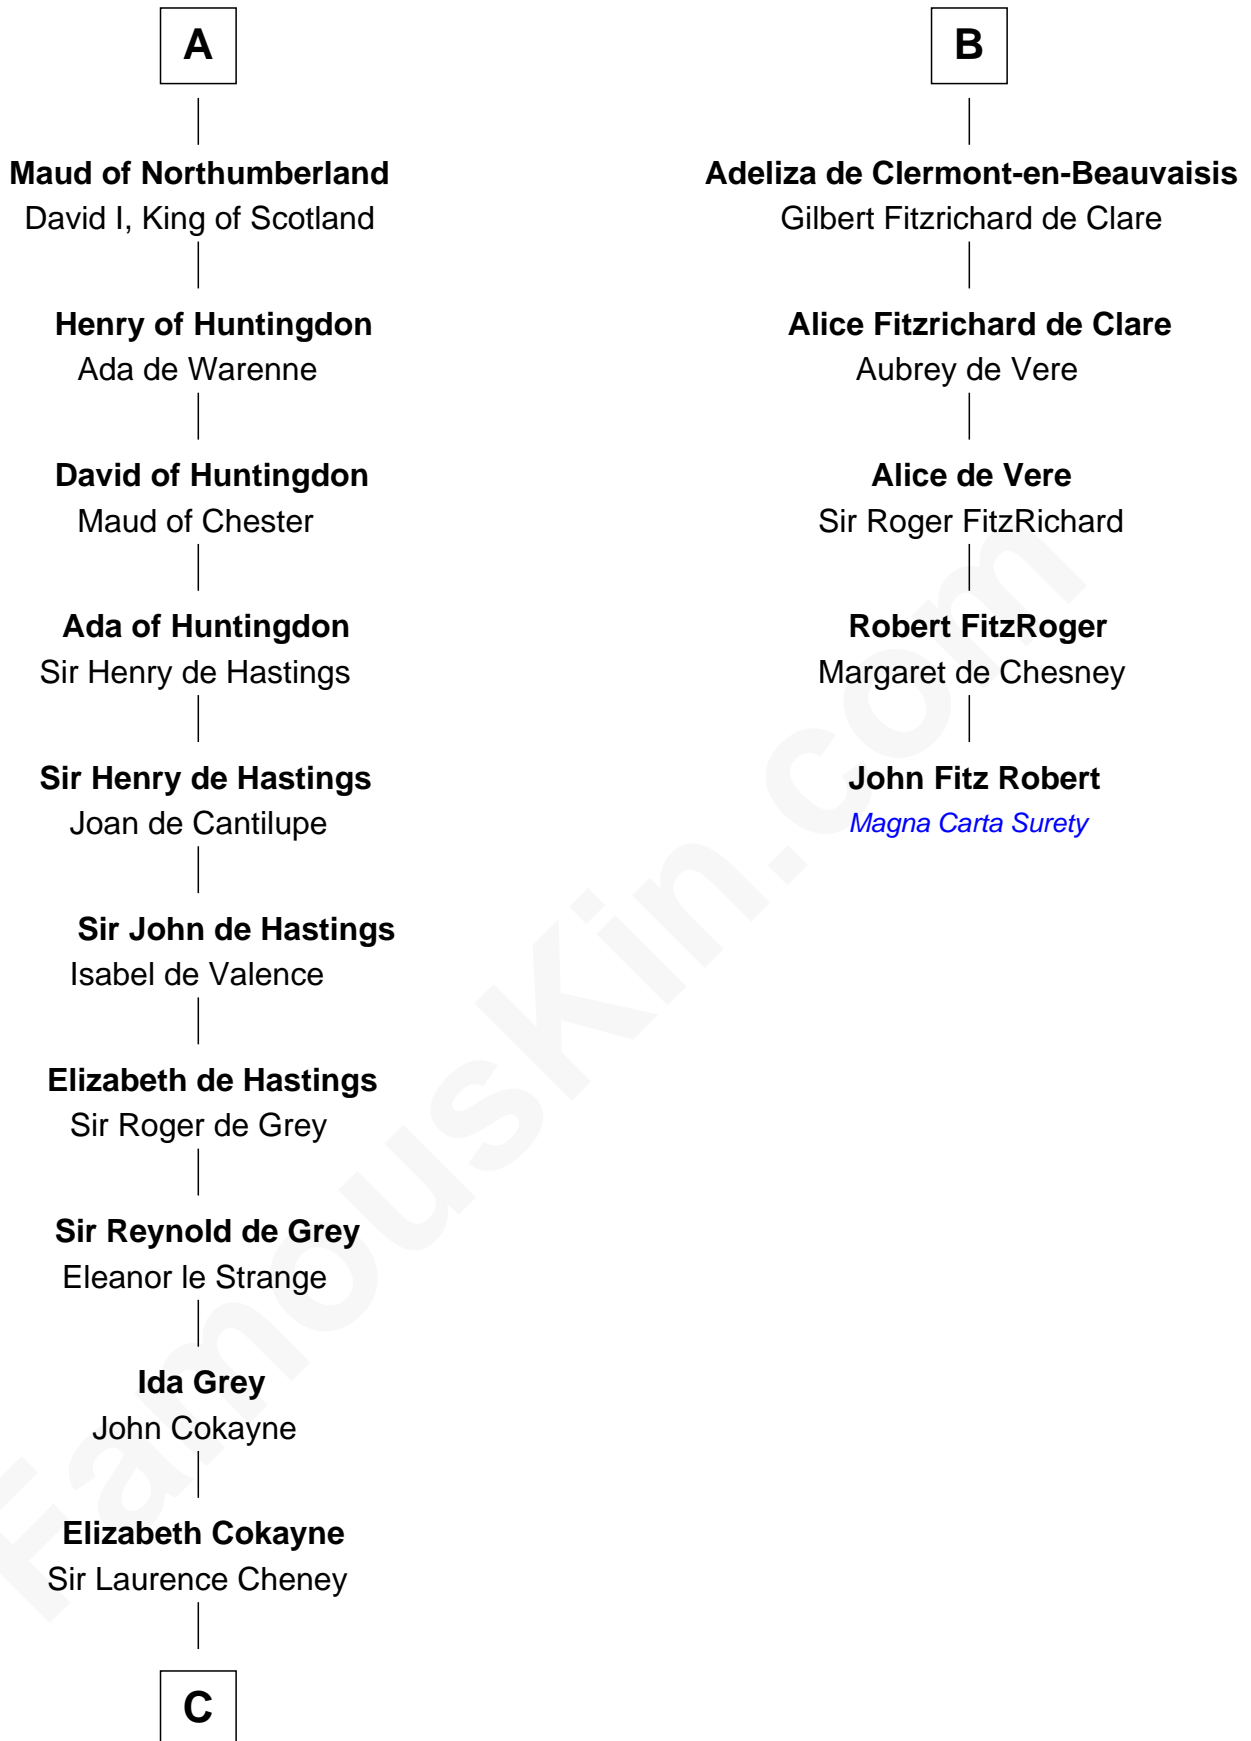

# FamousKin.com Relationship Chart of

**Catherine Howard**

*5th Wife of King Henry VIII*

11th cousin 9 times removed of

**John Fitz Robert**

*Magna Carta Surety*

**C**

—  
**Elizabeth Cheney**  
Sir Frederick Tilney

—  
**Elizabeth Tilney**  
Sir Thomas Howard

—  
**Sir Edmund Howard**  
Joyce Culpeper

—  
**Catherine Howard**  
*5th Wife of King Henry VIII*

FamousKin.com