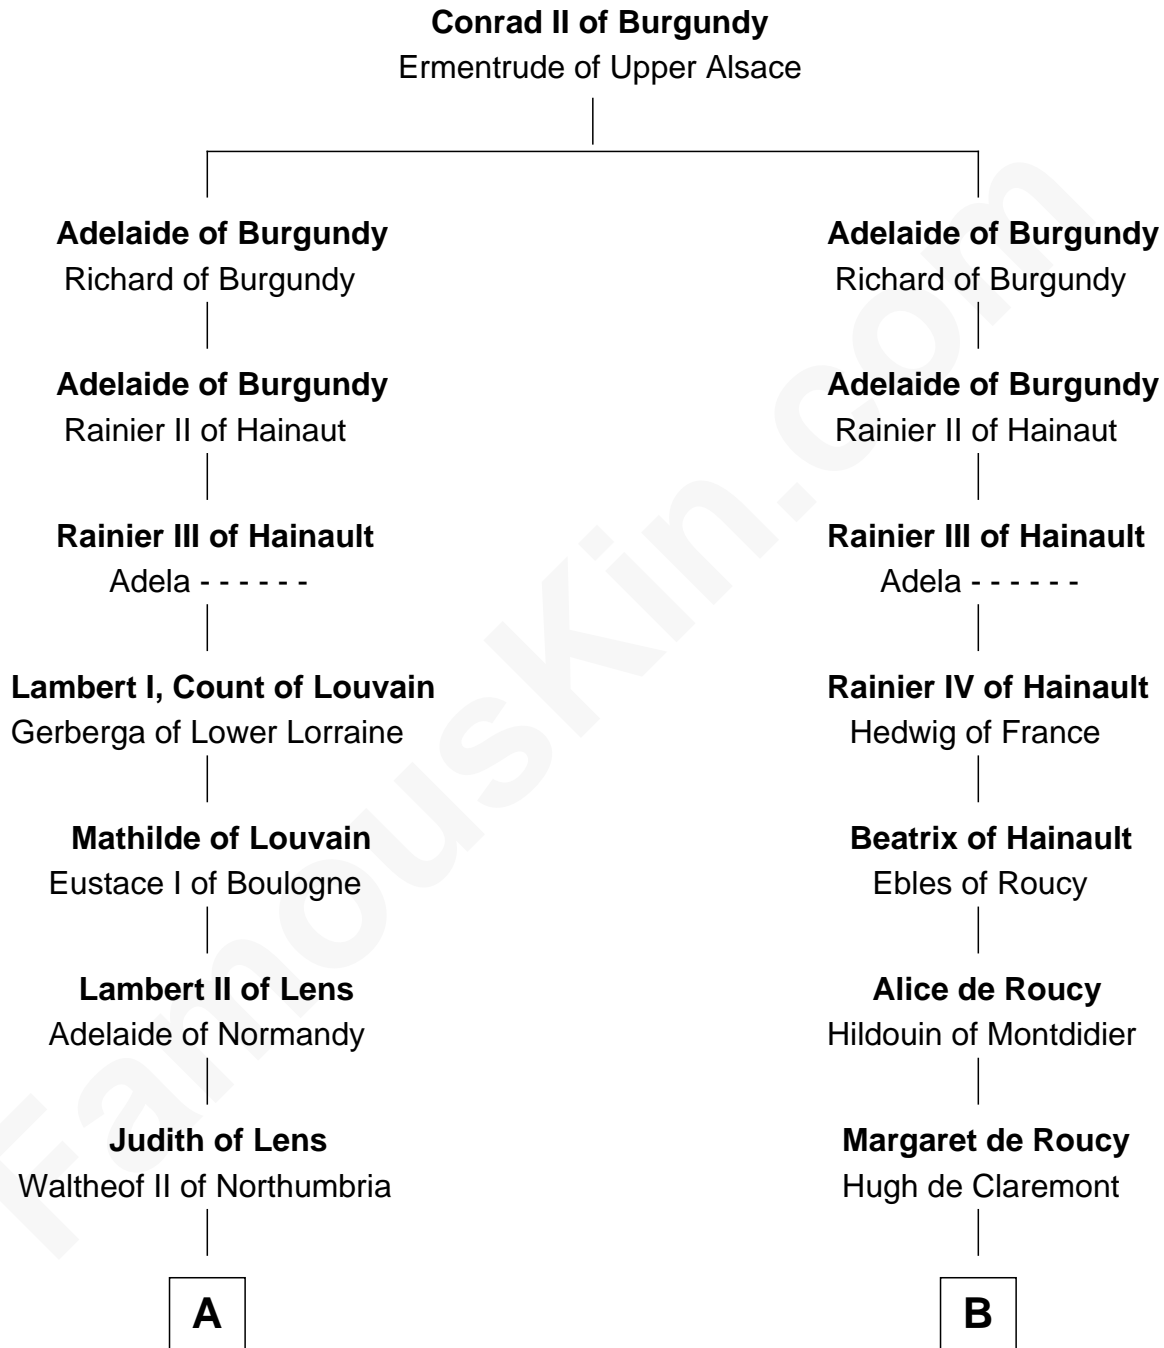

# FamousKin.com Relationship Chart of

**Catherine Howard**

*5th Wife of King Henry VIII*

11th cousin 9 times removed of

**John Fitz Robert**

*Magna Carta Surety*

**C**

—  
**Elizabeth Cheney**  
Sir Frederick Tilney

—  
**Elizabeth Tilney**  
Sir Thomas Howard

—  
**Sir Edmund Howard**  
Joyce Culpeper

—  
**Catherine Howard**  
*5th Wife of King Henry VIII*

FamousKin.com