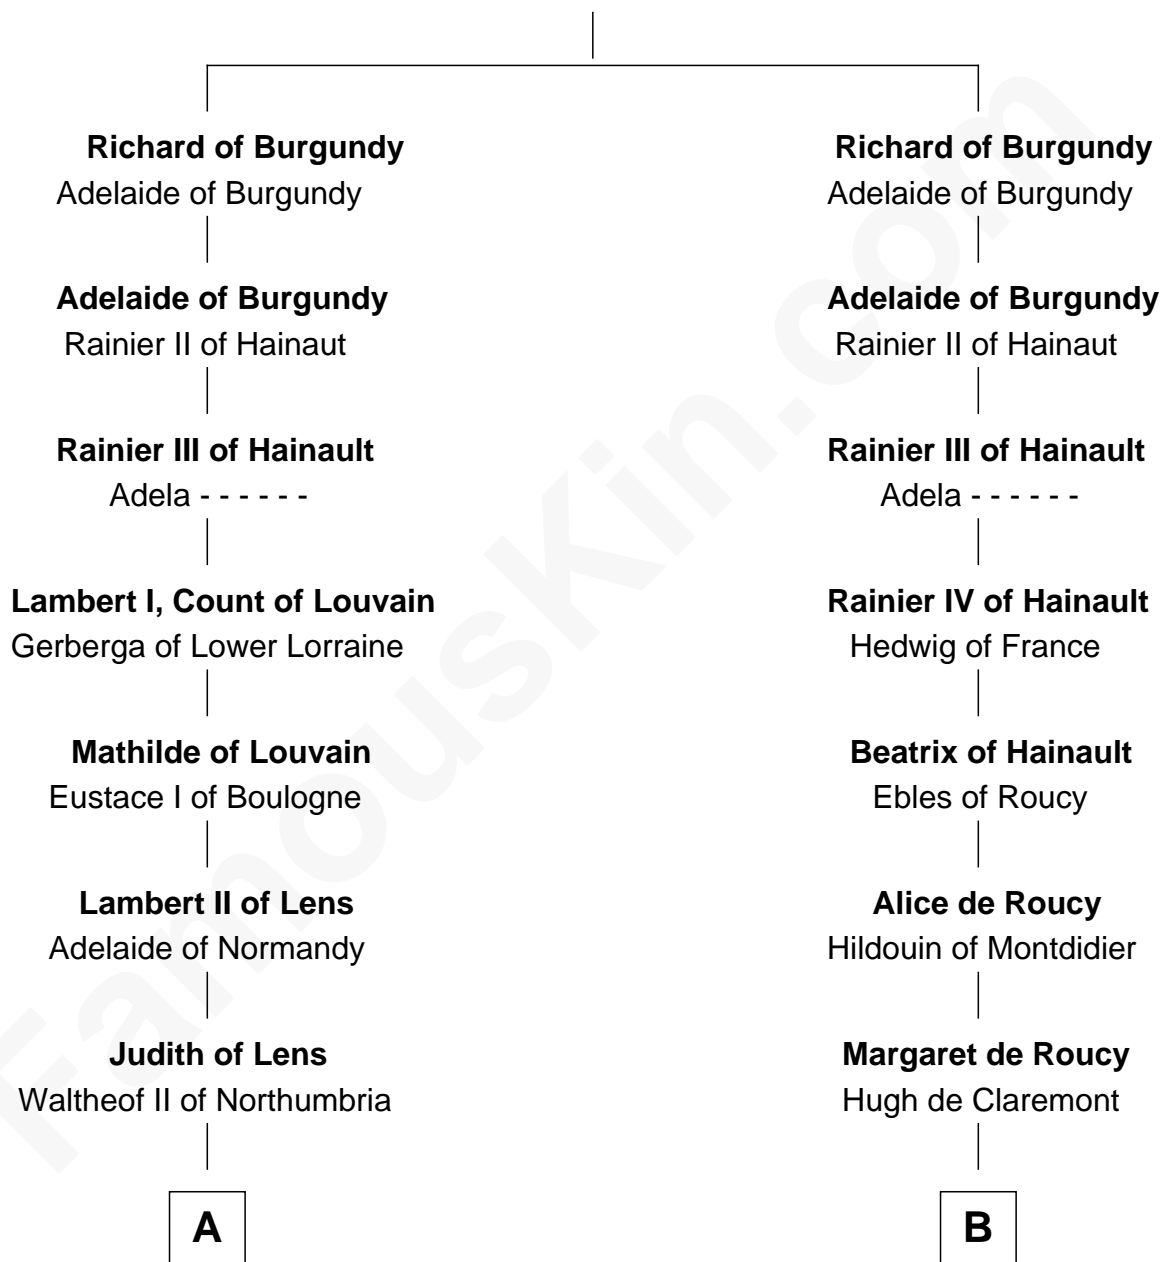

FamousKin.com Relationship Chart of

Catherine Howard

5th Wife of King Henry VIII

11th cousin 9 times removed of

John Fitz Robert

Magna Carta Surety

Bivin of Gorze

C

—
Elizabeth Cheney
Sir Frederick Tilney

—
Elizabeth Tilney
Sir Thomas Howard

—
Sir Edmund Howard
Joyce Culpeper

—
Catherine Howard
5th Wife of King Henry VIII

FamousKin.com