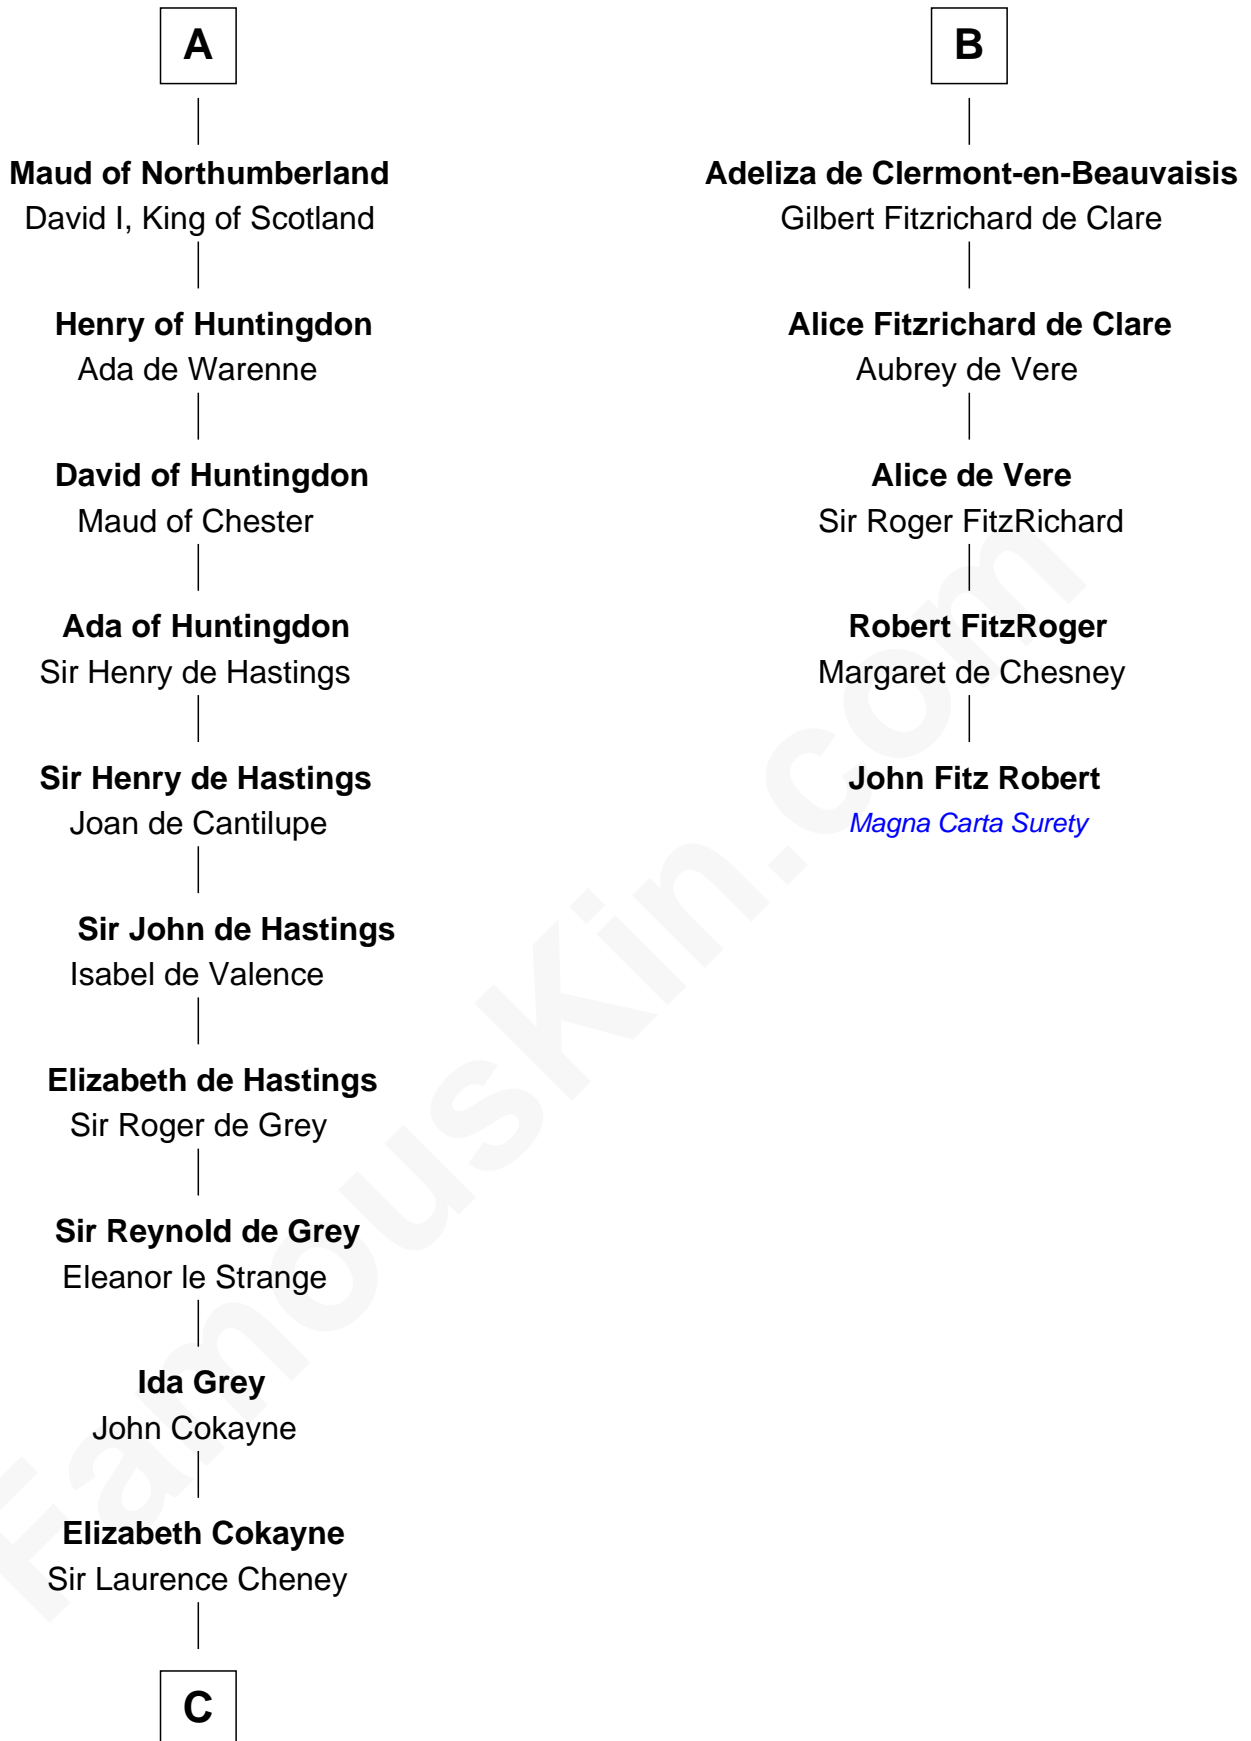

FamousKin.com Relationship Chart of

Catherine Howard

5th Wife of King Henry VIII

11th cousin 9 times removed of

John Fitz Robert

Magna Carta Surety

Bivin of Gorze

C

—
Elizabeth Cheney
Sir Frederick Tilney

—
Elizabeth Tilney
Sir Thomas Howard

—
Sir Edmund Howard
Joyce Culpeper

—
Catherine Howard
5th Wife of King Henry VIII

FamousKin.com