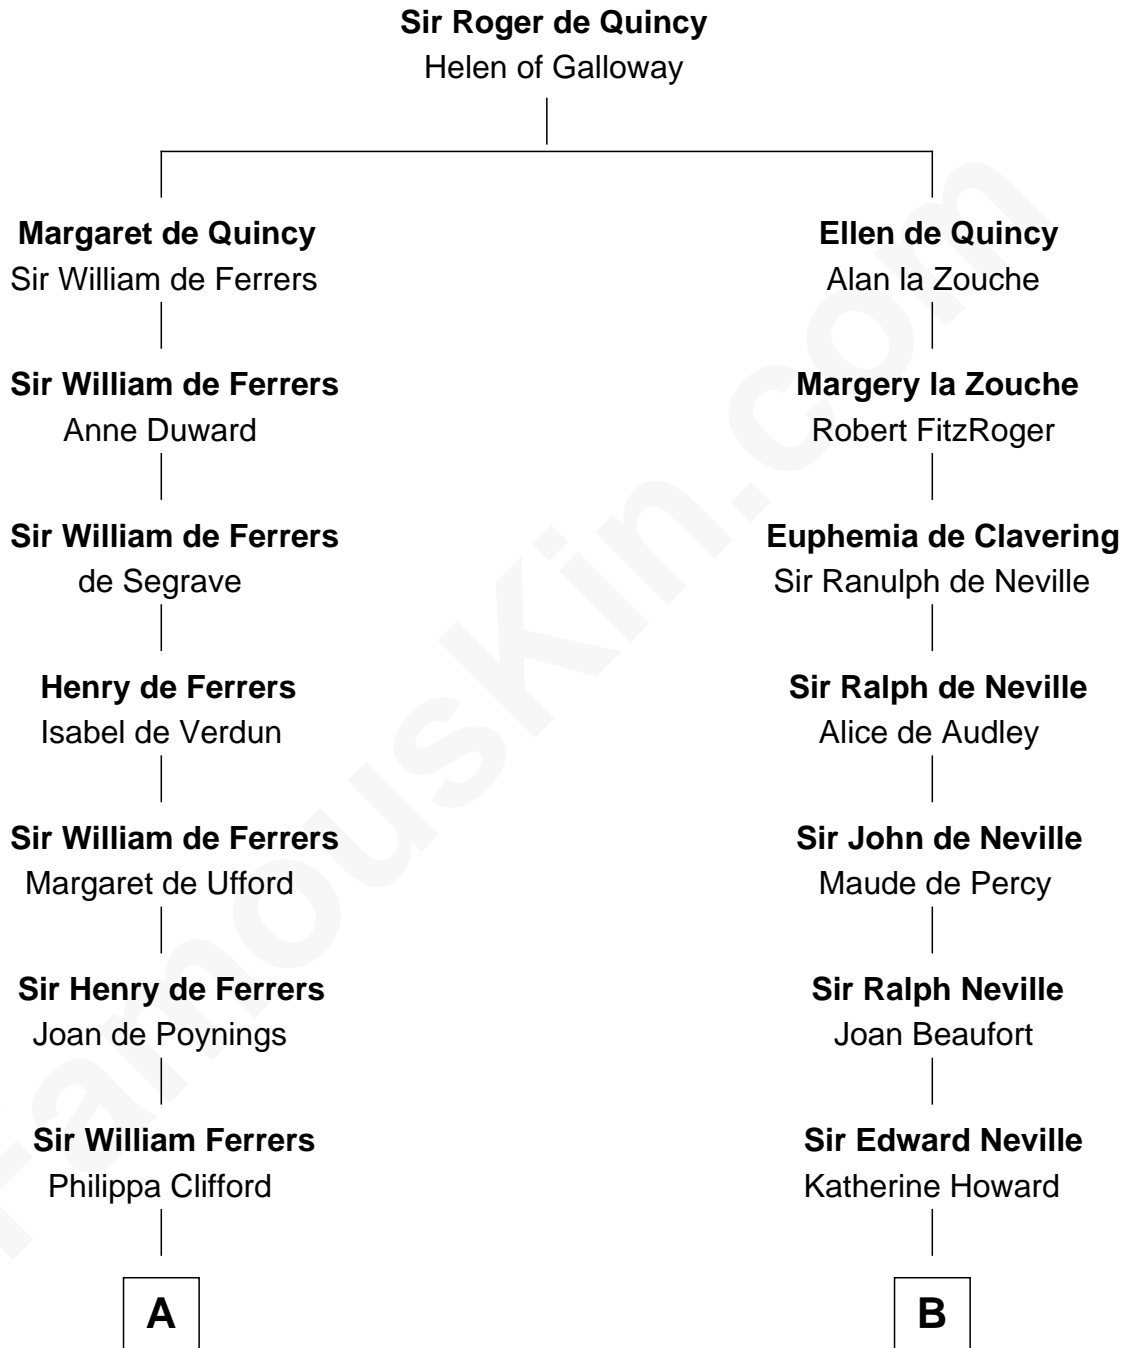

FamousKin.com

Relationship Chart of

Catherine Howard

5th Wife of King Henry VIII

10th cousin 8 times removed of

John Marshall

4th Chief Justice of the U.S. Supreme Court

C

Mary Randolph Keith
Col. Thomas Marshall

John Marshall
U.S. Supreme Court Chief Justice

FamousKin.com