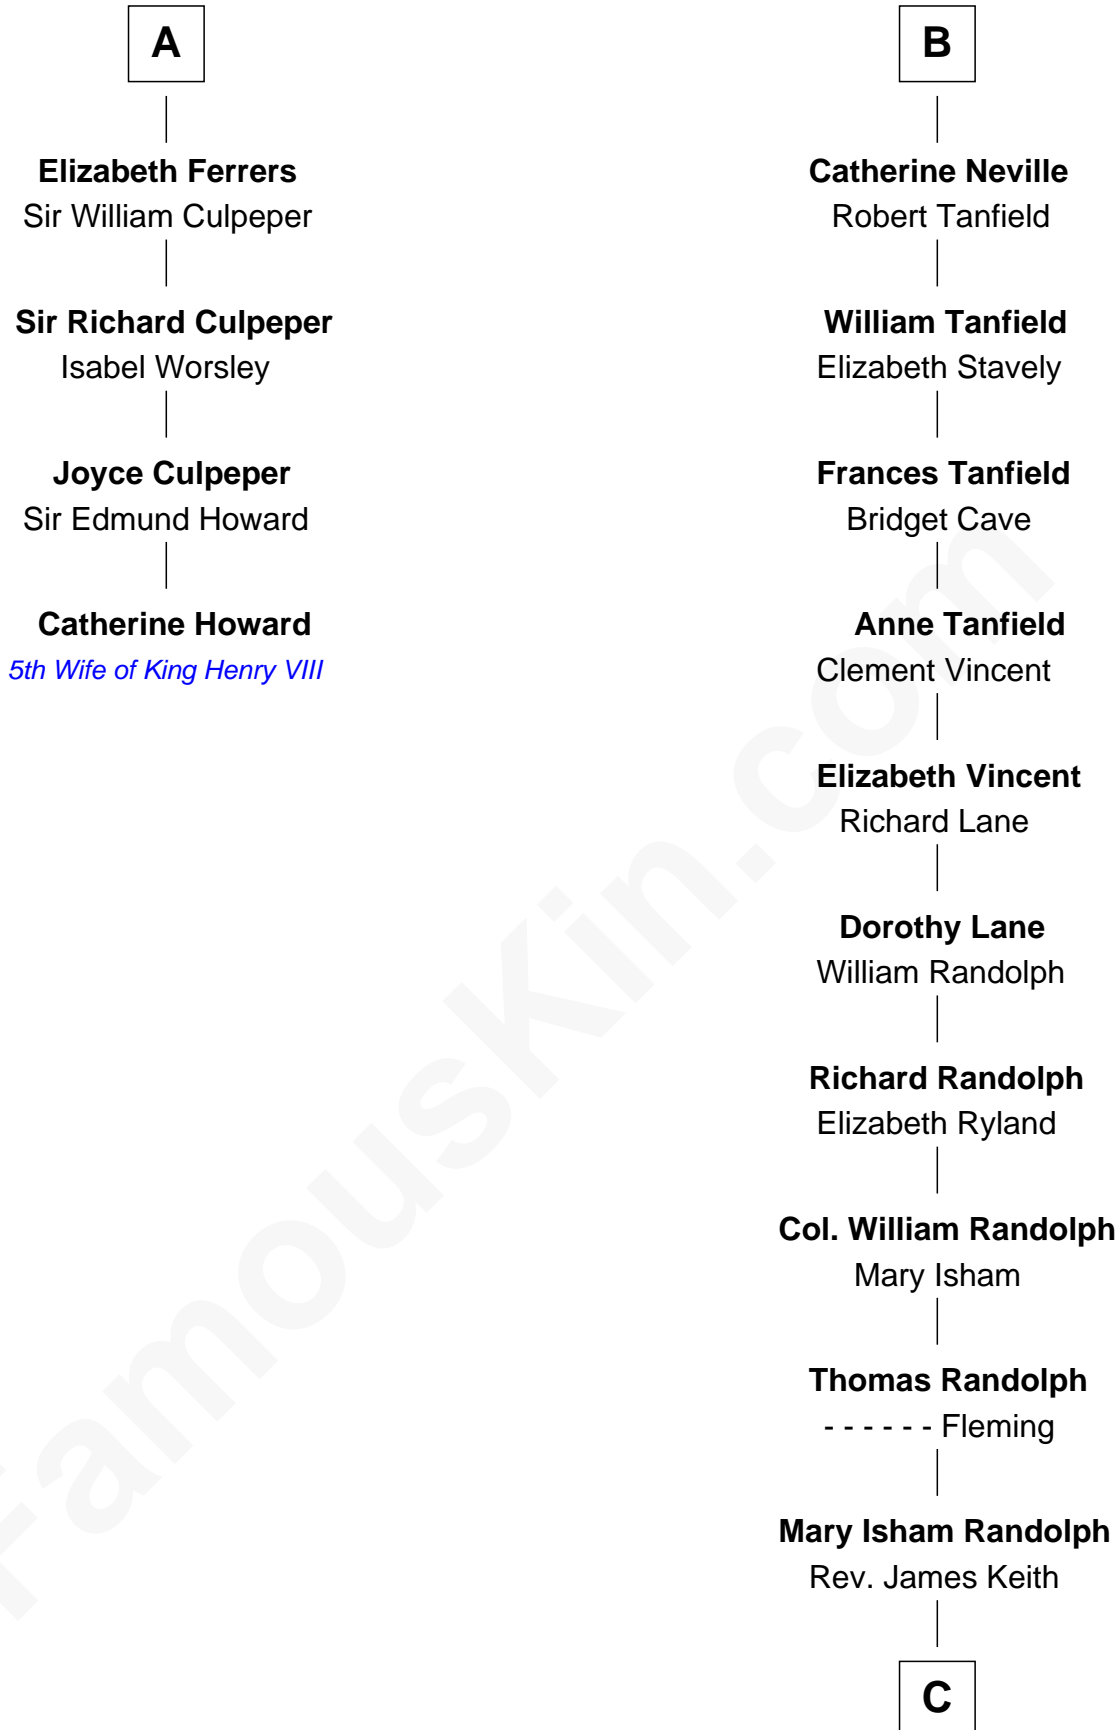

FamousKin.com

Relationship Chart of

Catherine Howard

5th Wife of King Henry VIII

10th cousin 8 times removed of

John Marshall

4th Chief Justice of the U.S. Supreme Court

C

Mary Randolph Keith
Col. Thomas Marshall

John Marshall
U.S. Supreme Court Chief Justice

FamousKin.com