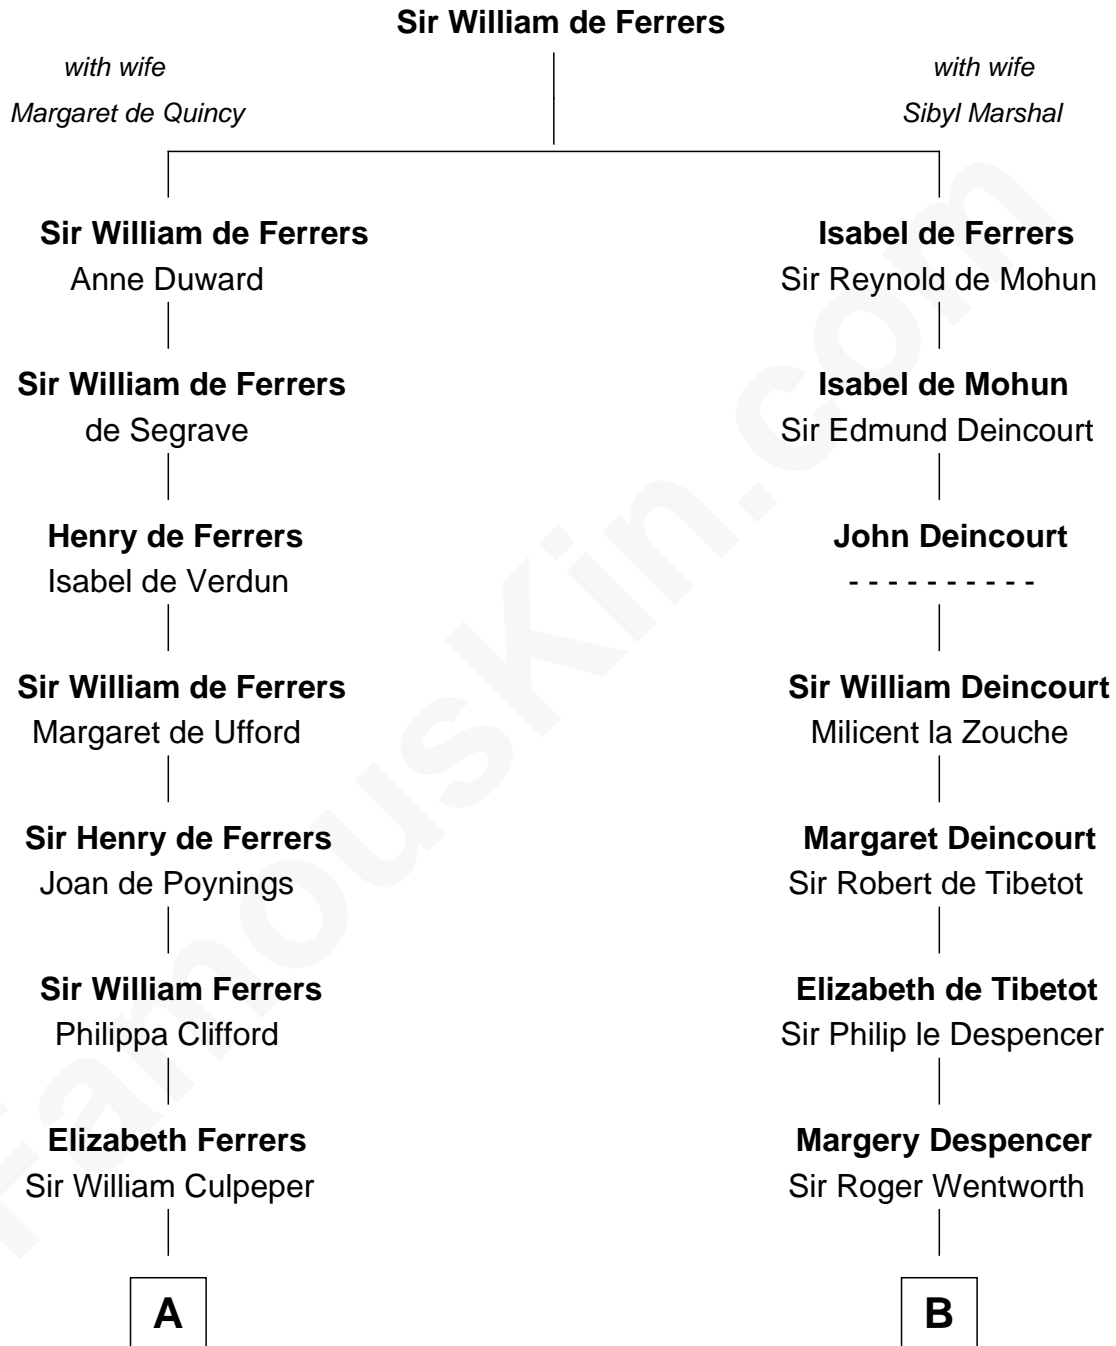

FamousKin.com Relationship Chart of

Catherine Howard

5th Wife of King Henry VIII

9th cousin 10 times removed of

John Marshall

4th Chief Justice of the U.S. Supreme Court

C

Mary Isham Randolph

Rev. James Keith

Mary Randolph Keith

Col. Thomas Marshall

John Marshall

U.S. Supreme Court Chief Justice

FamousKin.com