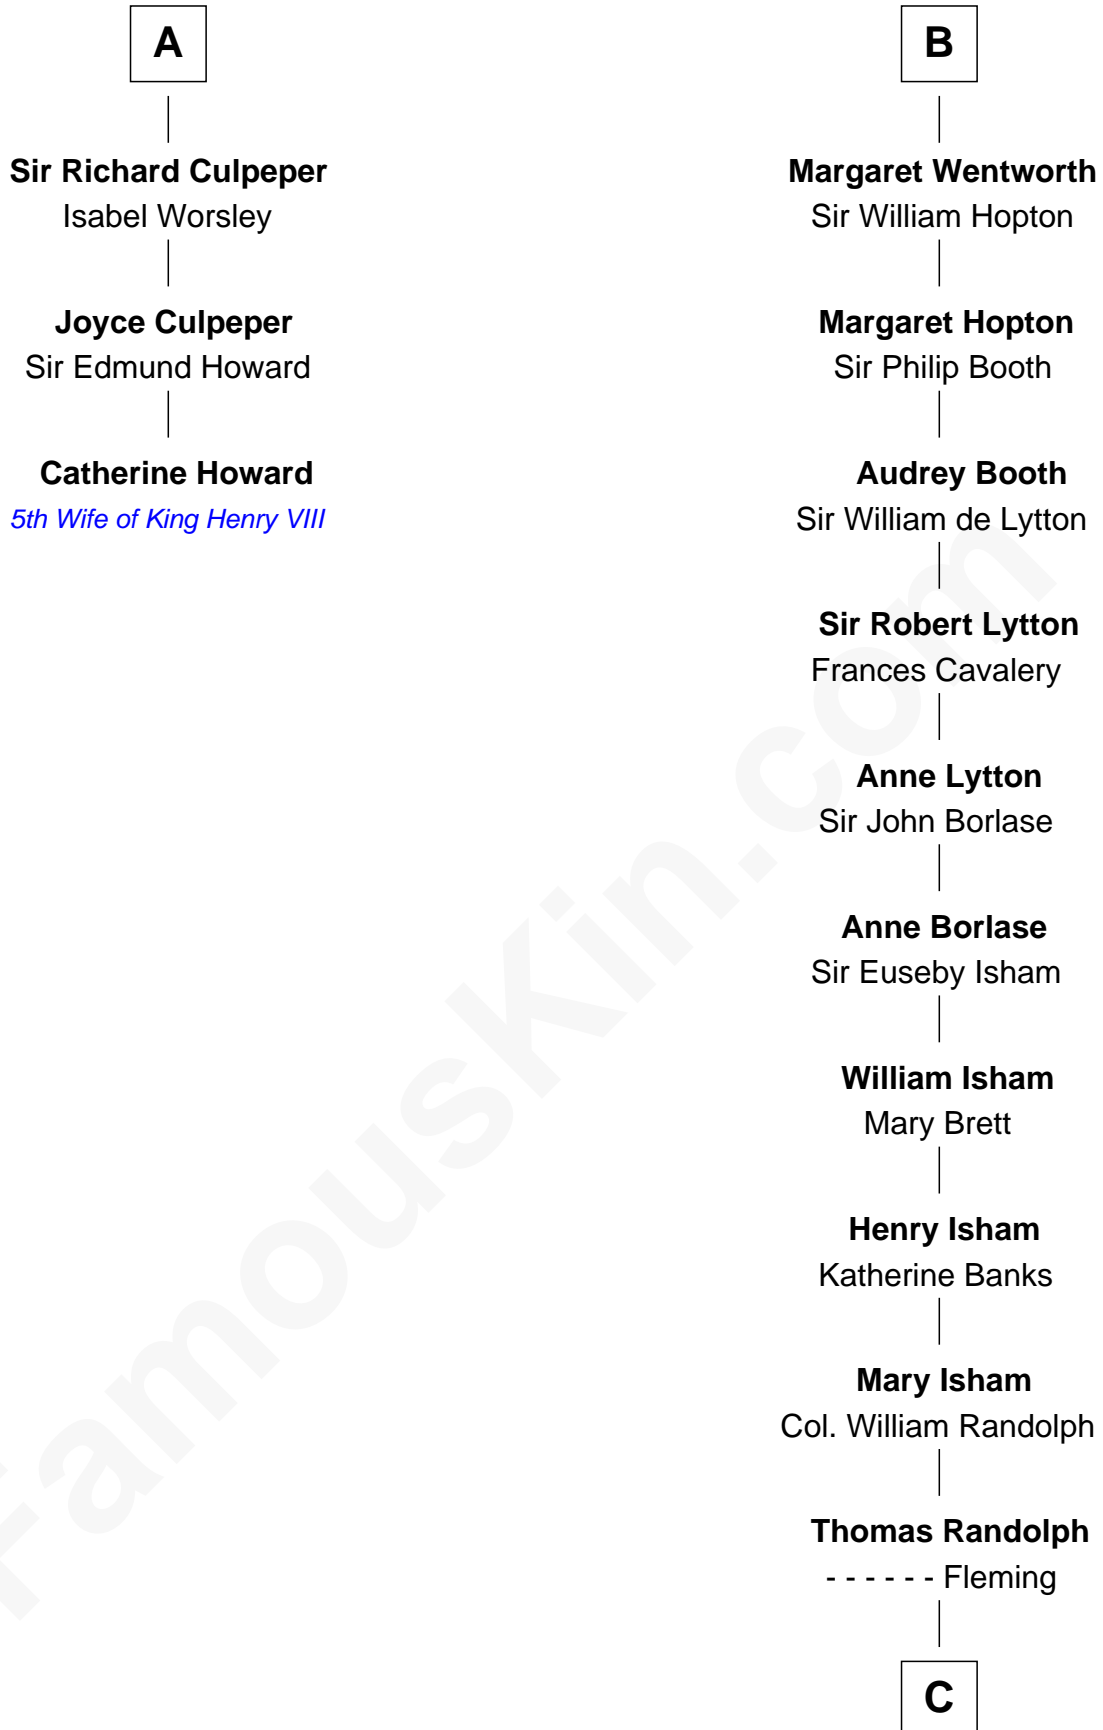

FamousKin.com Relationship Chart of

Catherine Howard

5th Wife of King Henry VIII

9th cousin 10 times removed of

John Marshall

4th Chief Justice of the U.S. Supreme Court

C

Mary Isham Randolph