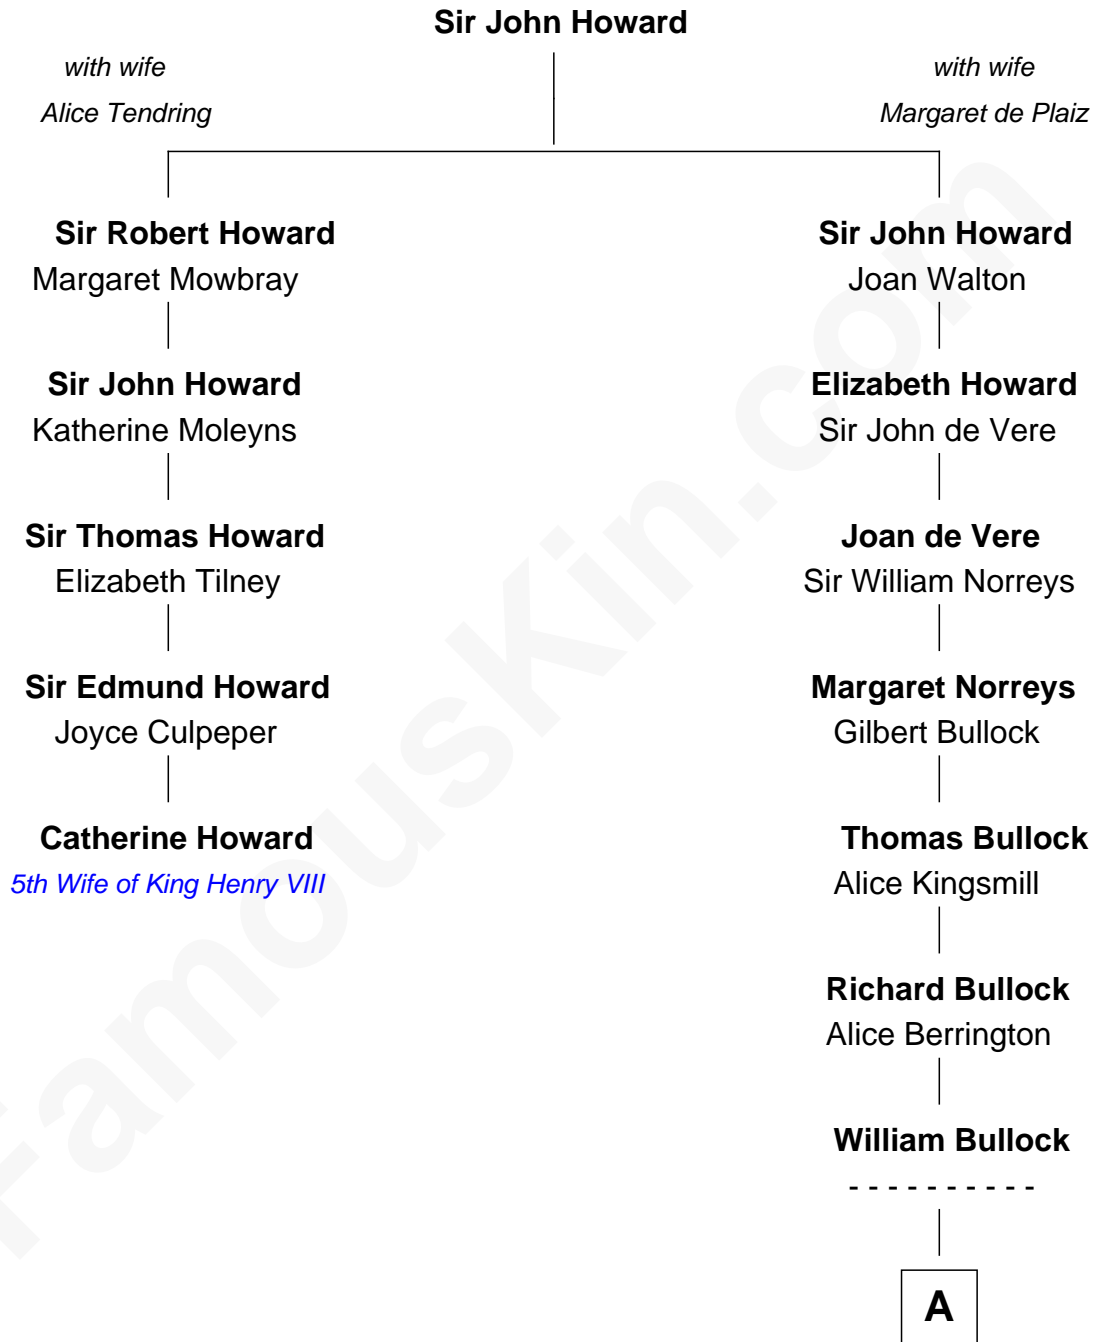

FamousKin.com

Relationship Chart of

Catherine Howard

5th Wife of King Henry VIII

4th cousin 17 times removed of

Kevin Love
NBA All-Star Player

A

Elizabeth Bullock
Augustine Clement