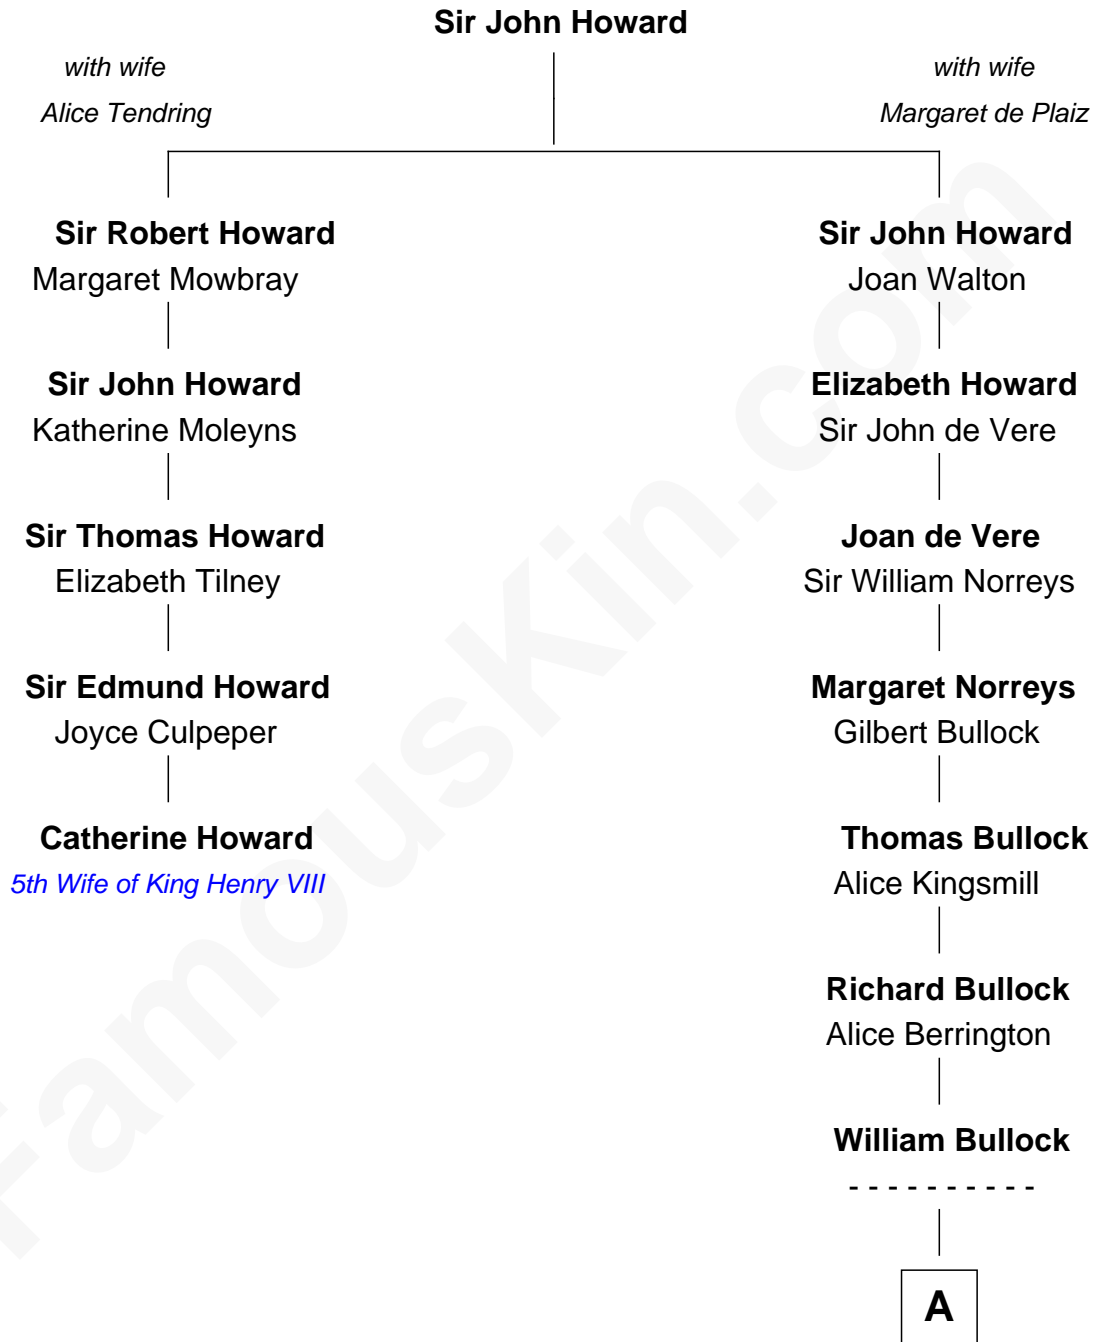

FamousKin.com

Relationship Chart of

Catherine Howard

5th Wife of King Henry VIII

4th cousin 16 times removed of

Mike Love

Co-Founder of The Beach Boys

A