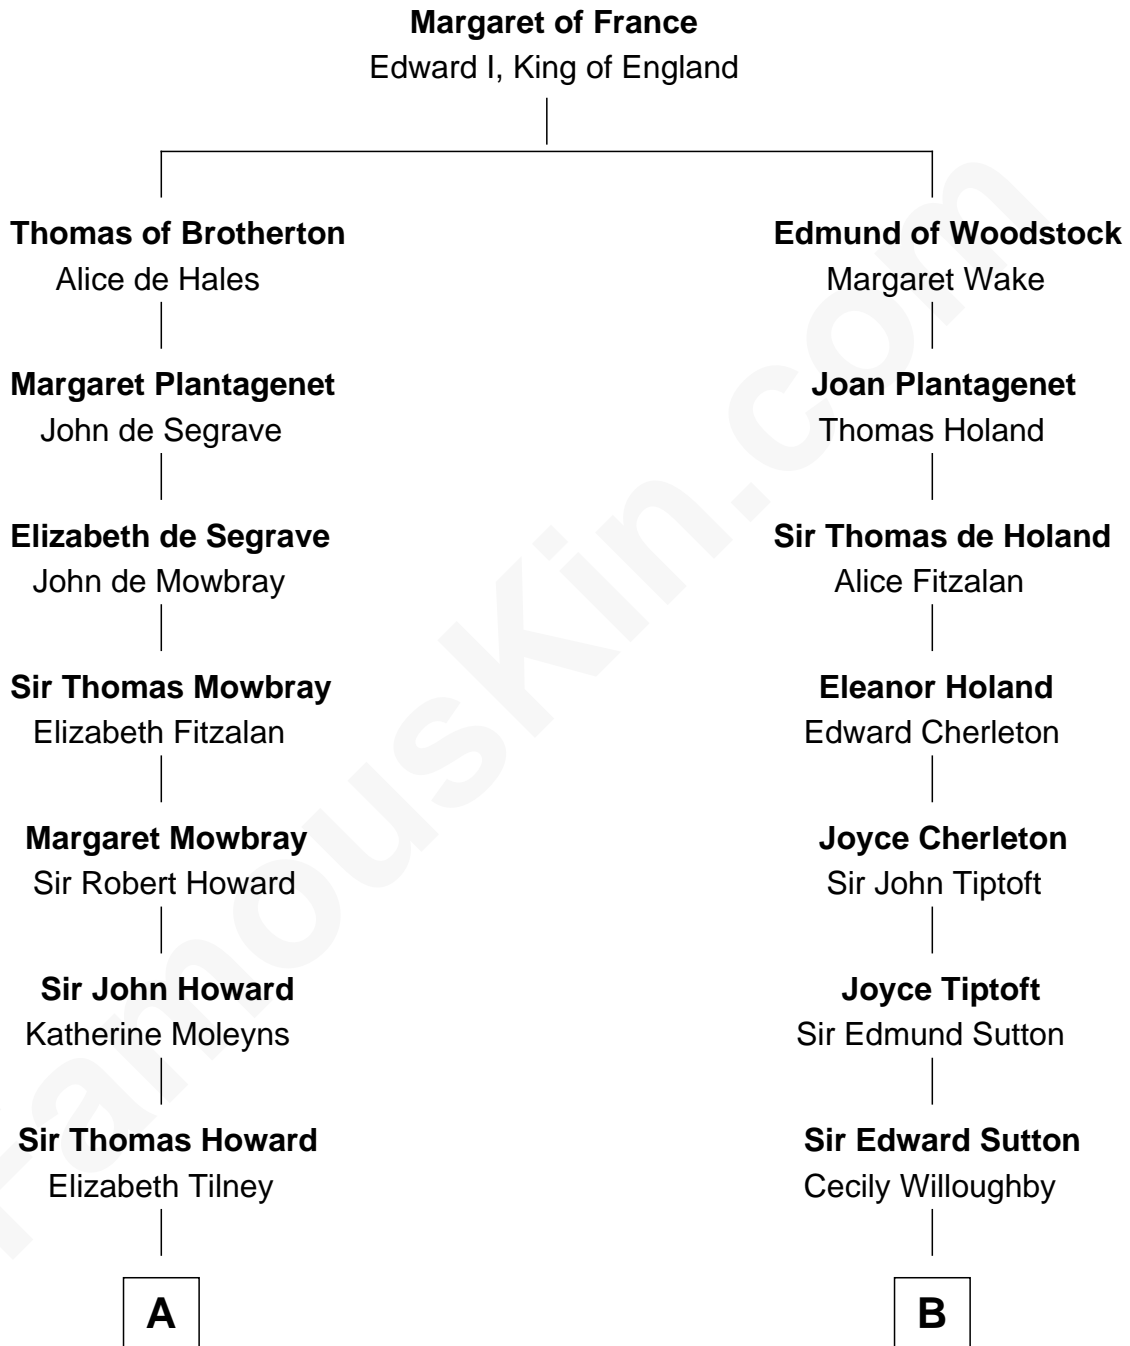

FamousKin.com

Relationship Chart of

Catherine Howard

5th Wife of King Henry VIII

8th cousin 10 times removed of

Oliver Wendell Holmes, Jr.

U.S. Supreme Court Justice

C

Oliver Wendell Holmes

Amelia Lee Jackson

Oliver Wendell Holmes, Jr.

U.S. Supreme Court Justice

FamousKin.com