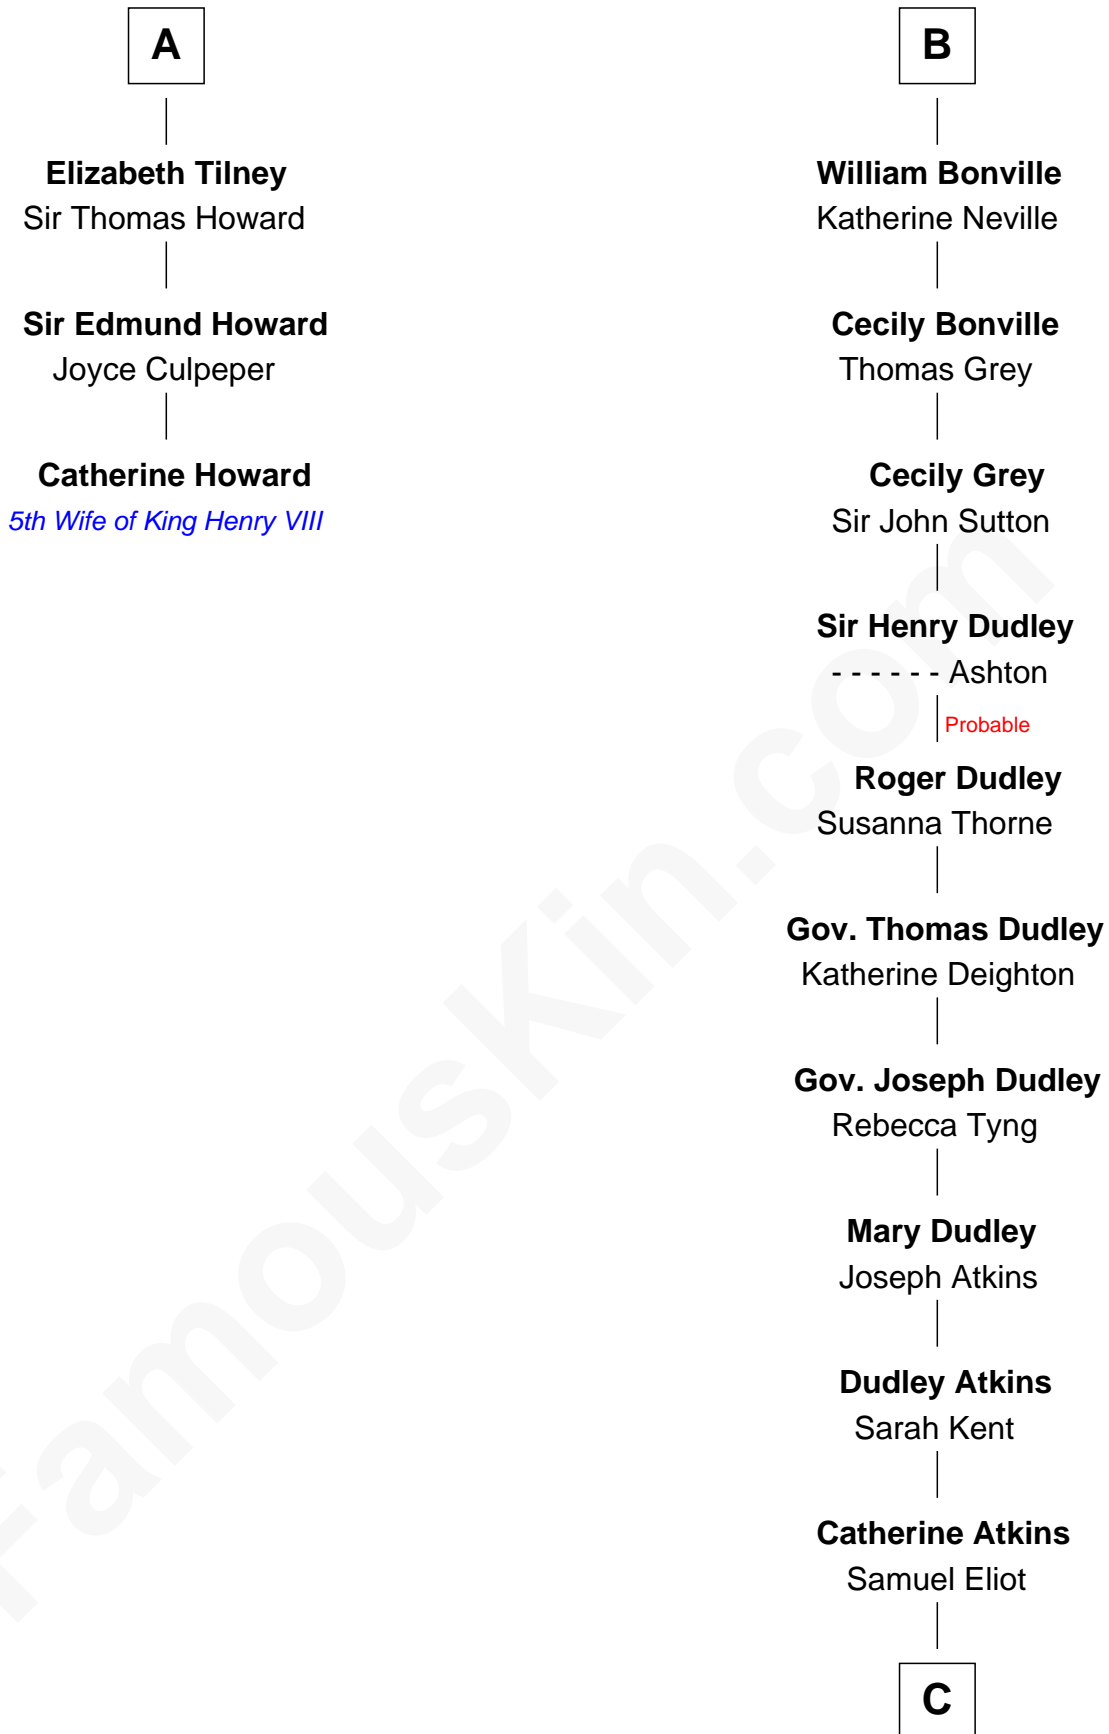

FamousKin.com Relationship Chart of

Catherine Howard

5th Wife of King Henry VIII

9th cousin 12 times removed of

Endicott Peabody

62nd Governor of Massachusetts

Sir Humphrey de Bohun

Maud of Eu