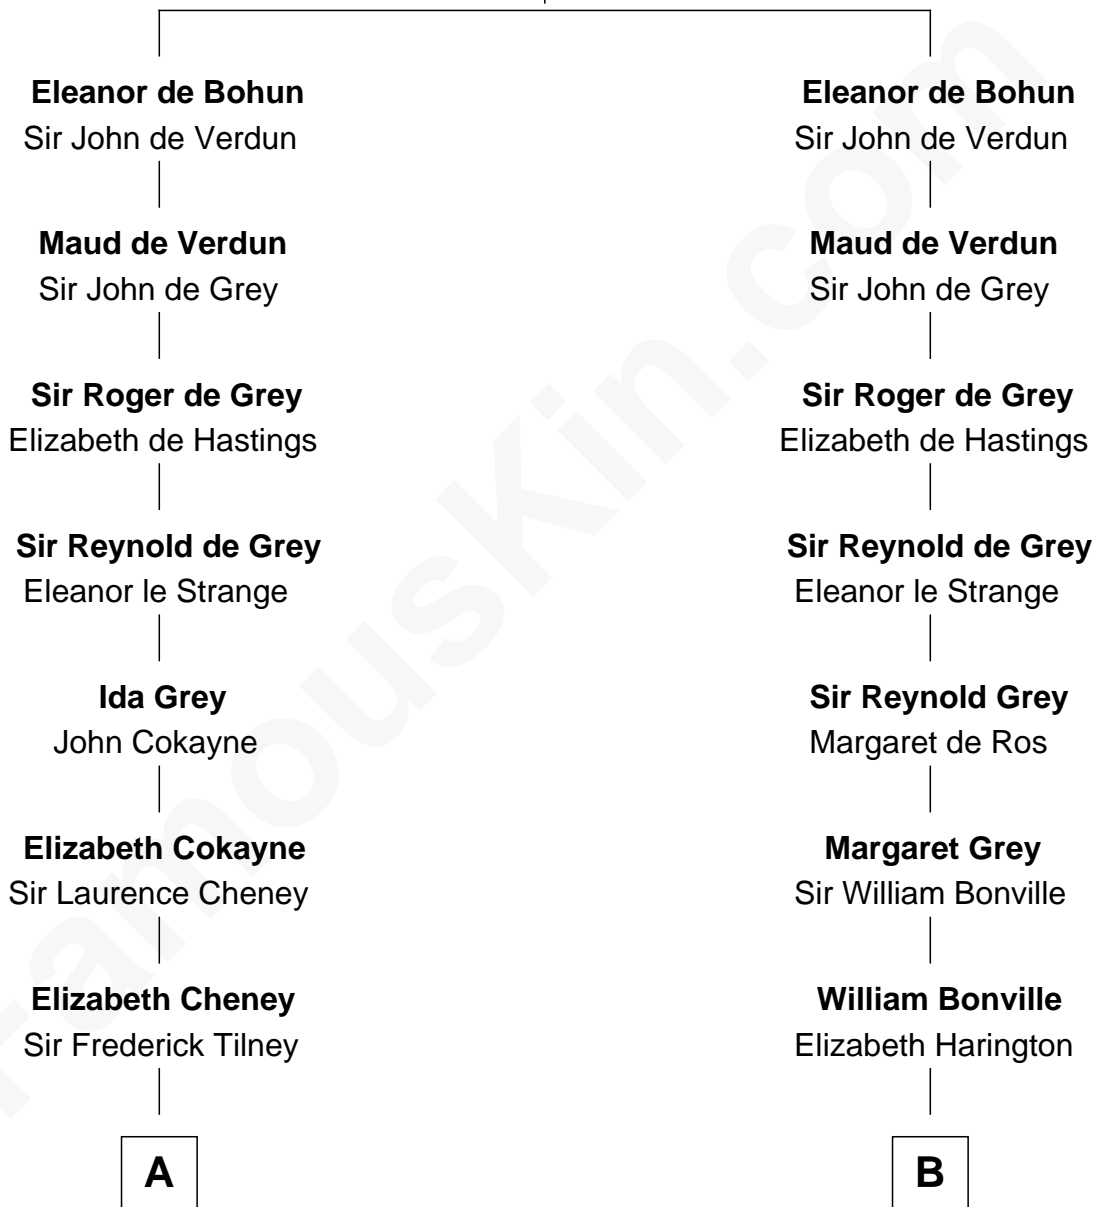

FamousKin.com Relationship Chart of

Catherine Howard

5th Wife of King Henry VIII

9th cousin 12 times removed of

Endicott Peabody

62nd Governor of Massachusetts

Sir Humphrey de Bohun

Maud of Eu

C

Mary Harrison Eliot

Edmund Dwight

Mary Eliot Dwight

Dr. Samuel Parkman

Henry Parkman

Mary Frances Parker

Mary Elizabeth Parkman