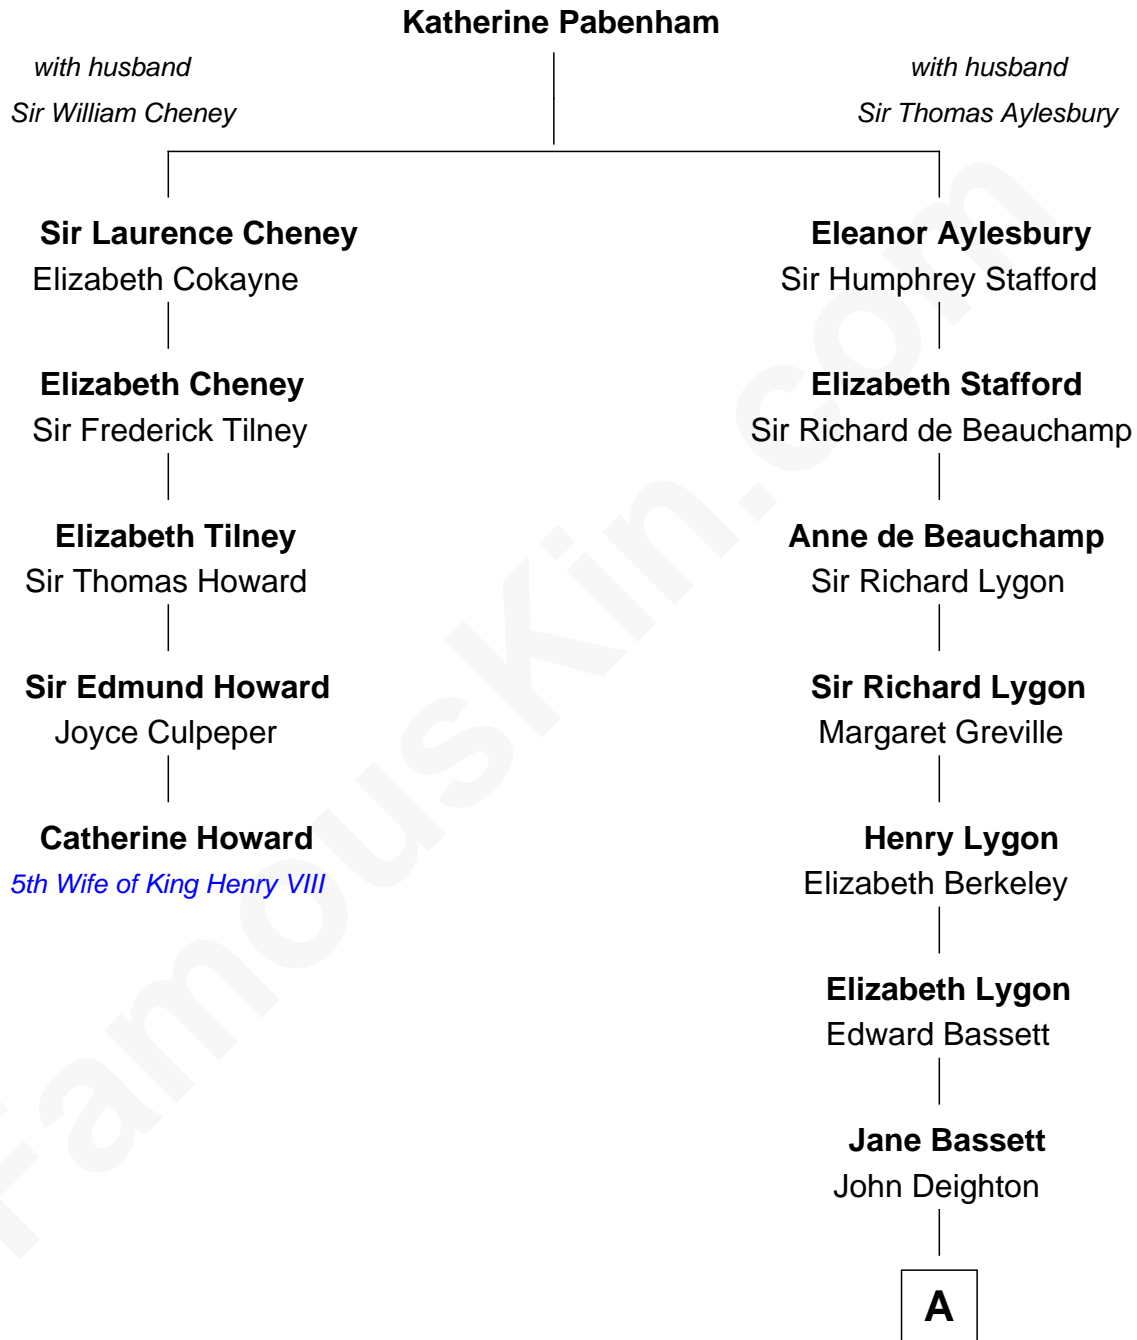

# FamousKin.com Relationship Chart of

**Catherine Howard**

*5th Wife of King Henry VIII*

4th cousin 12 times removed of

**Endicott Peabody**

*62nd Governor of Massachusetts*

**A**

**Katherine Deighton**  
Gov. Thomas Dudley

**Gov. Joseph Dudley**  
Rebecca Tyng

**Mary Dudley**  
Joseph Atkins

**Dudley Atkins**  
Sarah Kent

**Catherine Atkins**  
Samuel Eliot

**Mary Harrison Eliot**  
Edmund Dwight

**Mary Eliot Dwight**  
Dr. Samuel Parkman