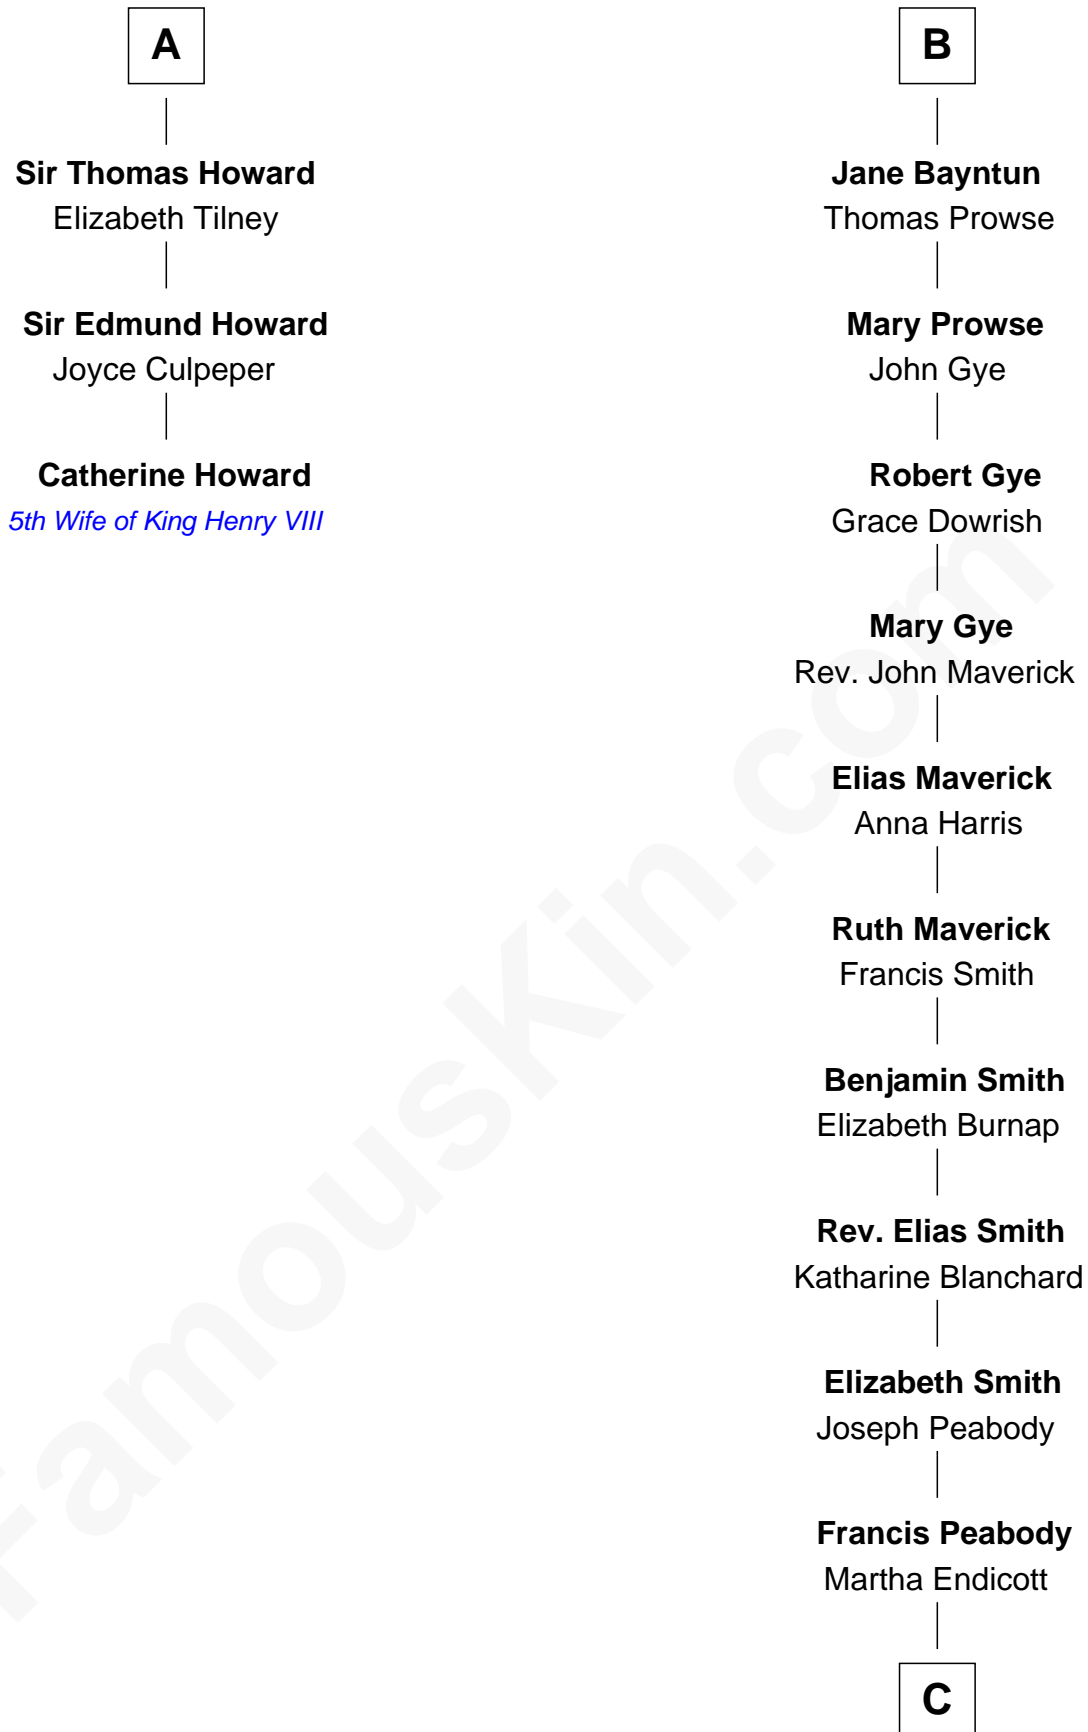

FamousKin.com Relationship Chart of

Catherine Howard

5th Wife of King Henry VIII

9th cousin 11 times removed of

Endicott Peabody

62nd Governor of Massachusetts

C

Samuel Endicott Peabody