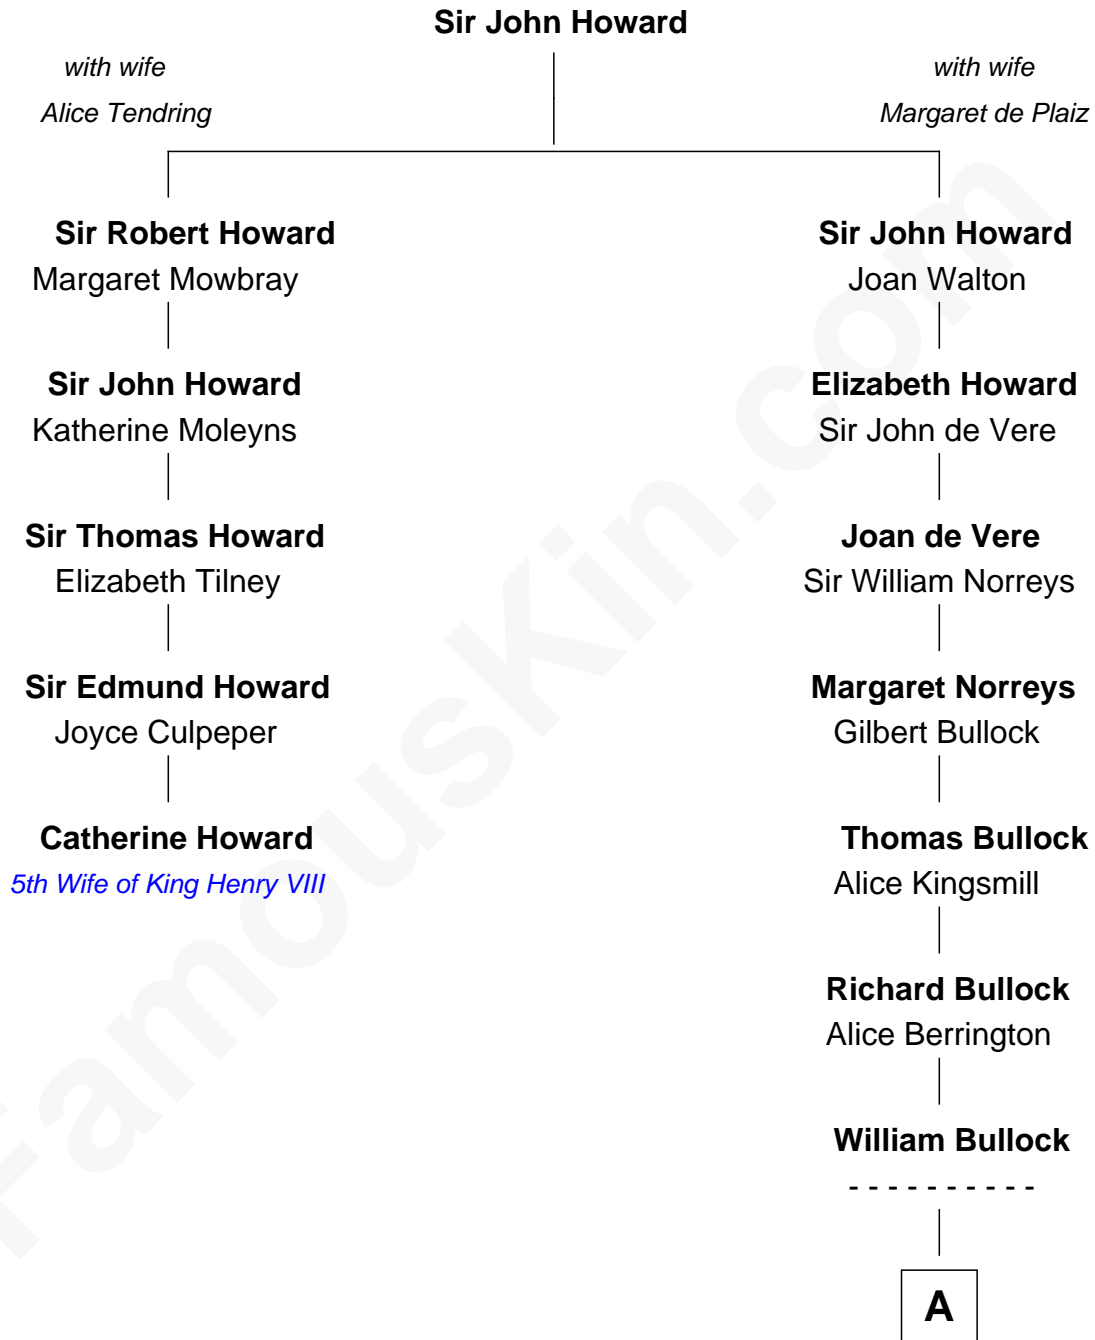

FamousKin.com

Relationship Chart of

Catherine Howard

5th Wife of King Henry VIII

4th cousin 10 times removed of

James Russell Lowell

American "Fireside" Poet