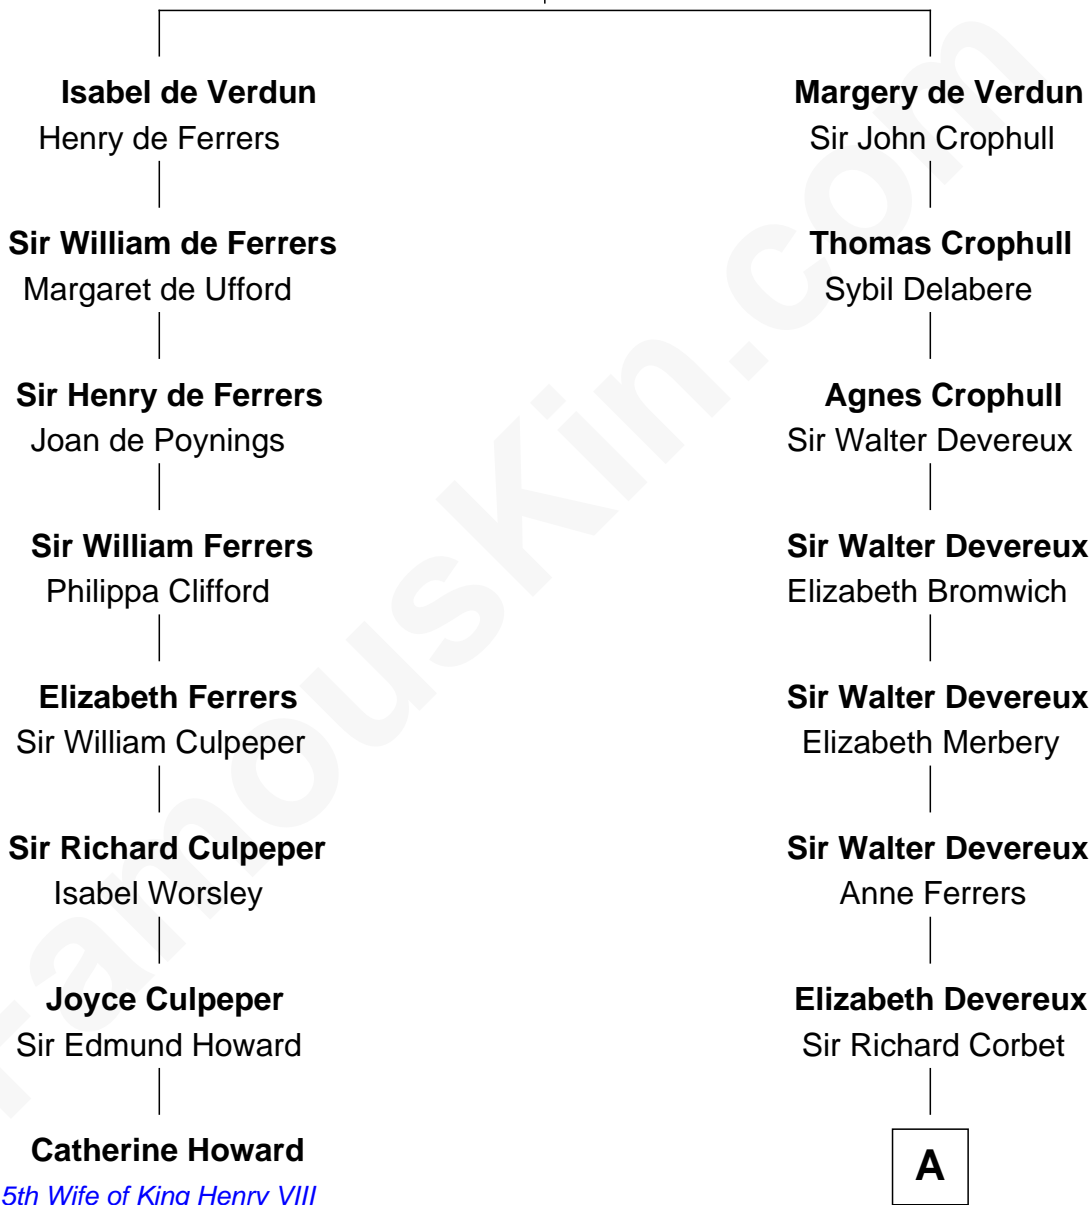

Sir Thebaud de Verdun

with wife
Elizabeth de Clare

with wife
Maud Mortimer