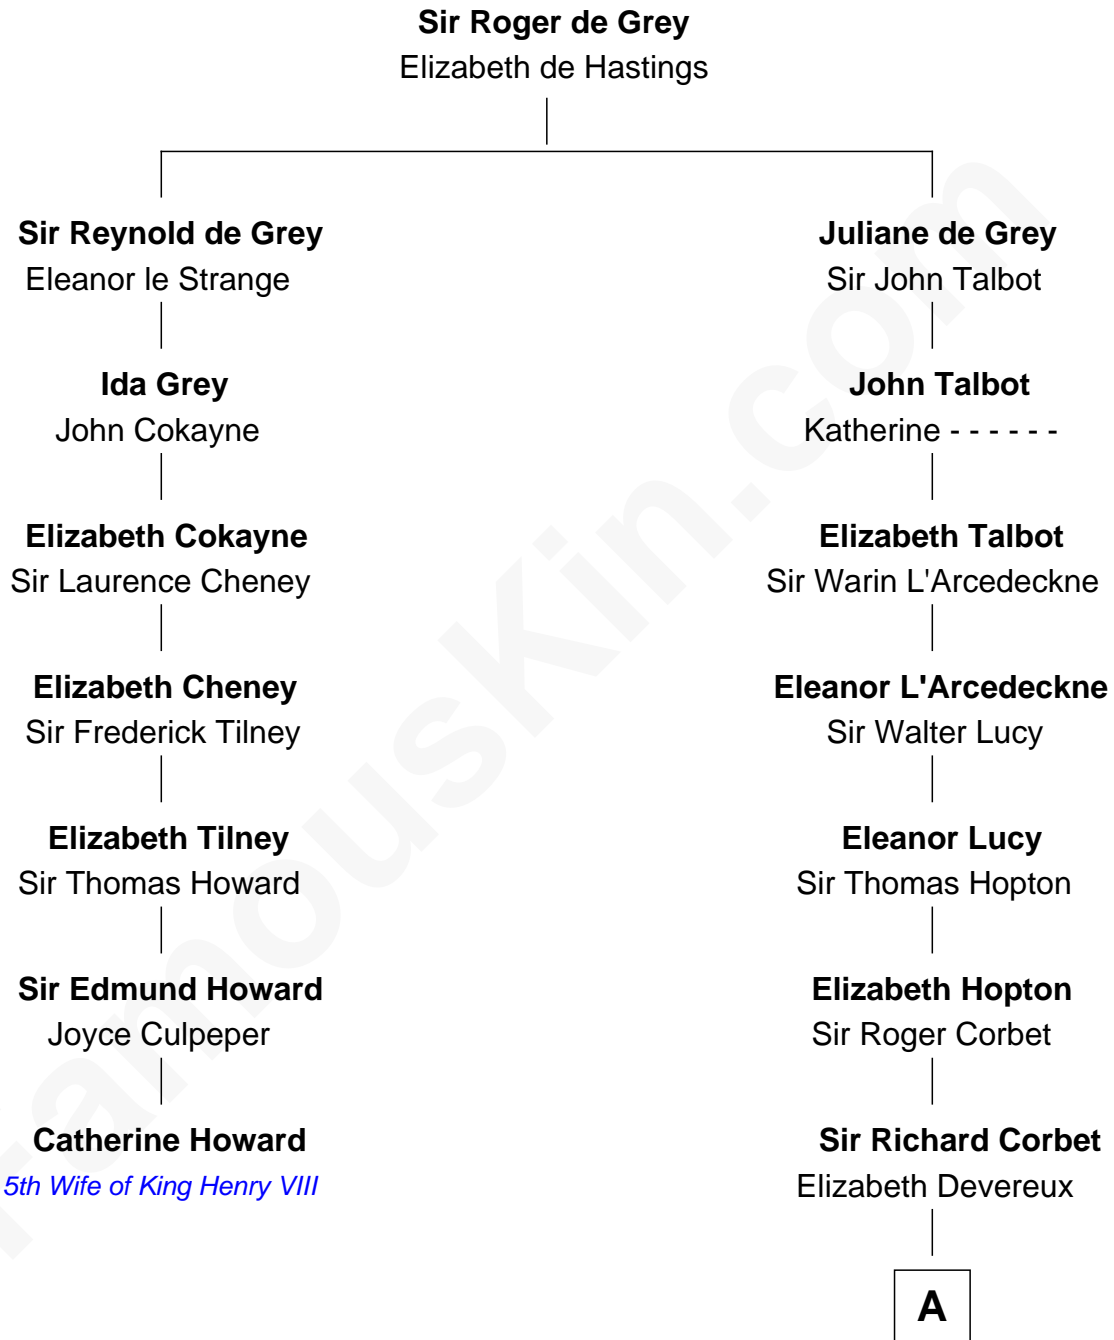

FamousKin.com

Relationship Chart of

Catherine Howard

5th Wife of King Henry VIII

6th cousin 12 times removed of

James Russell Lowell

American "Fireside" Poet