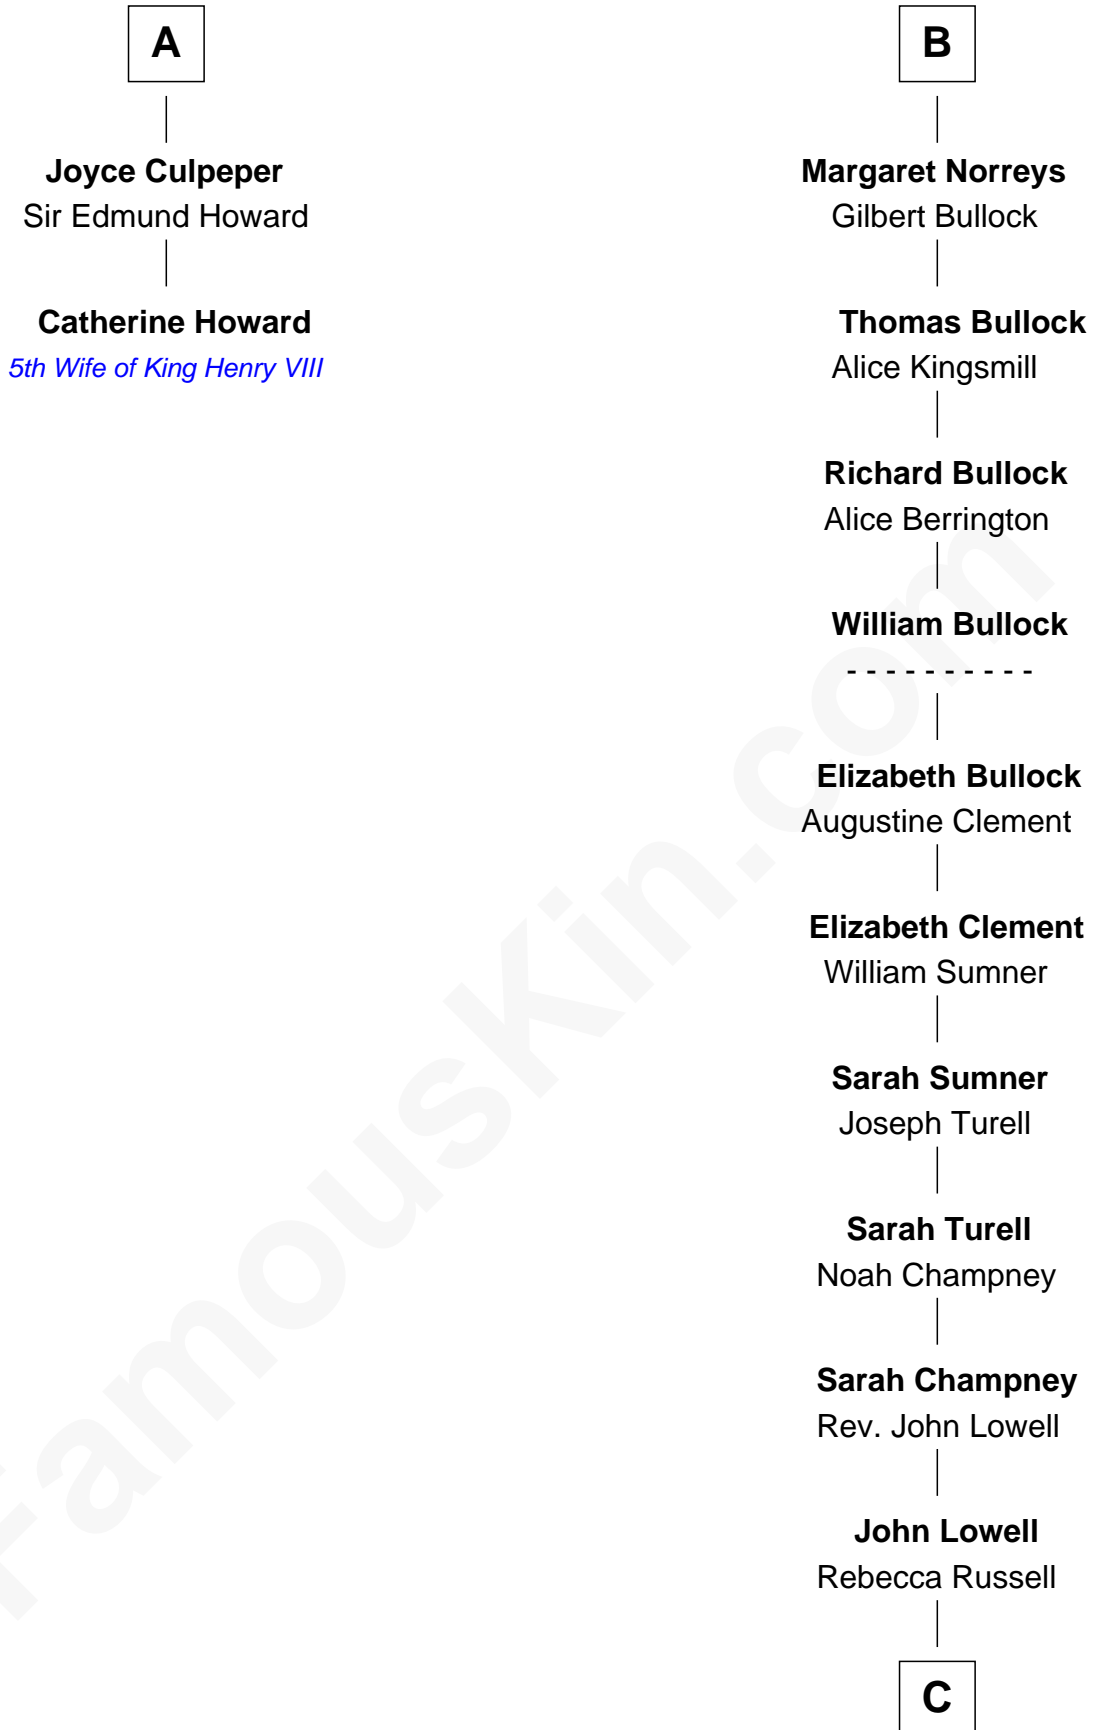

FamousKin.com

Relationship Chart of

Catherine Howard

5th Wife of King Henry VIII

8th cousin 10 times removed of

James Russell Lowell

American "Fireside" Poet

C