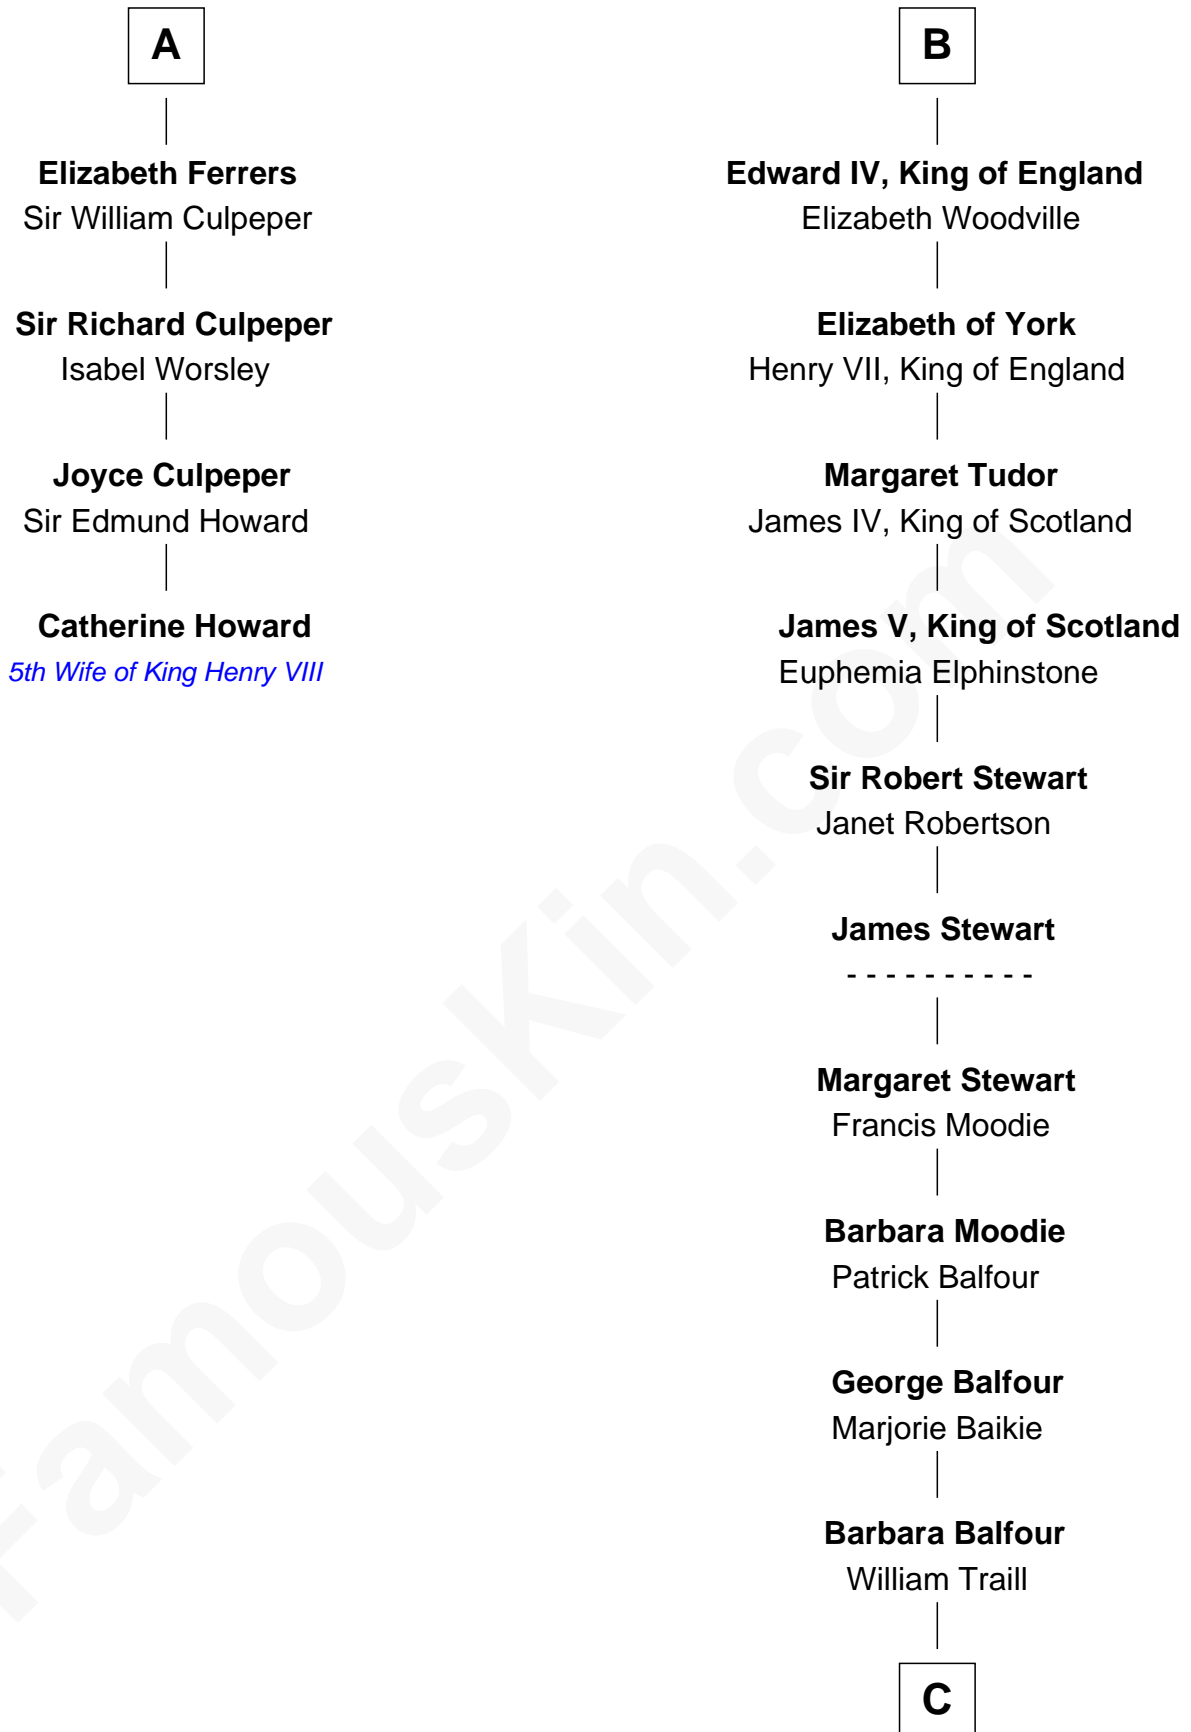

FamousKin.com

Relationship Chart of

Catherine Howard

5th Wife of King Henry VIII

10th cousin 11 times removed of

James Russell Lowell

American "Fireside" Poet

C