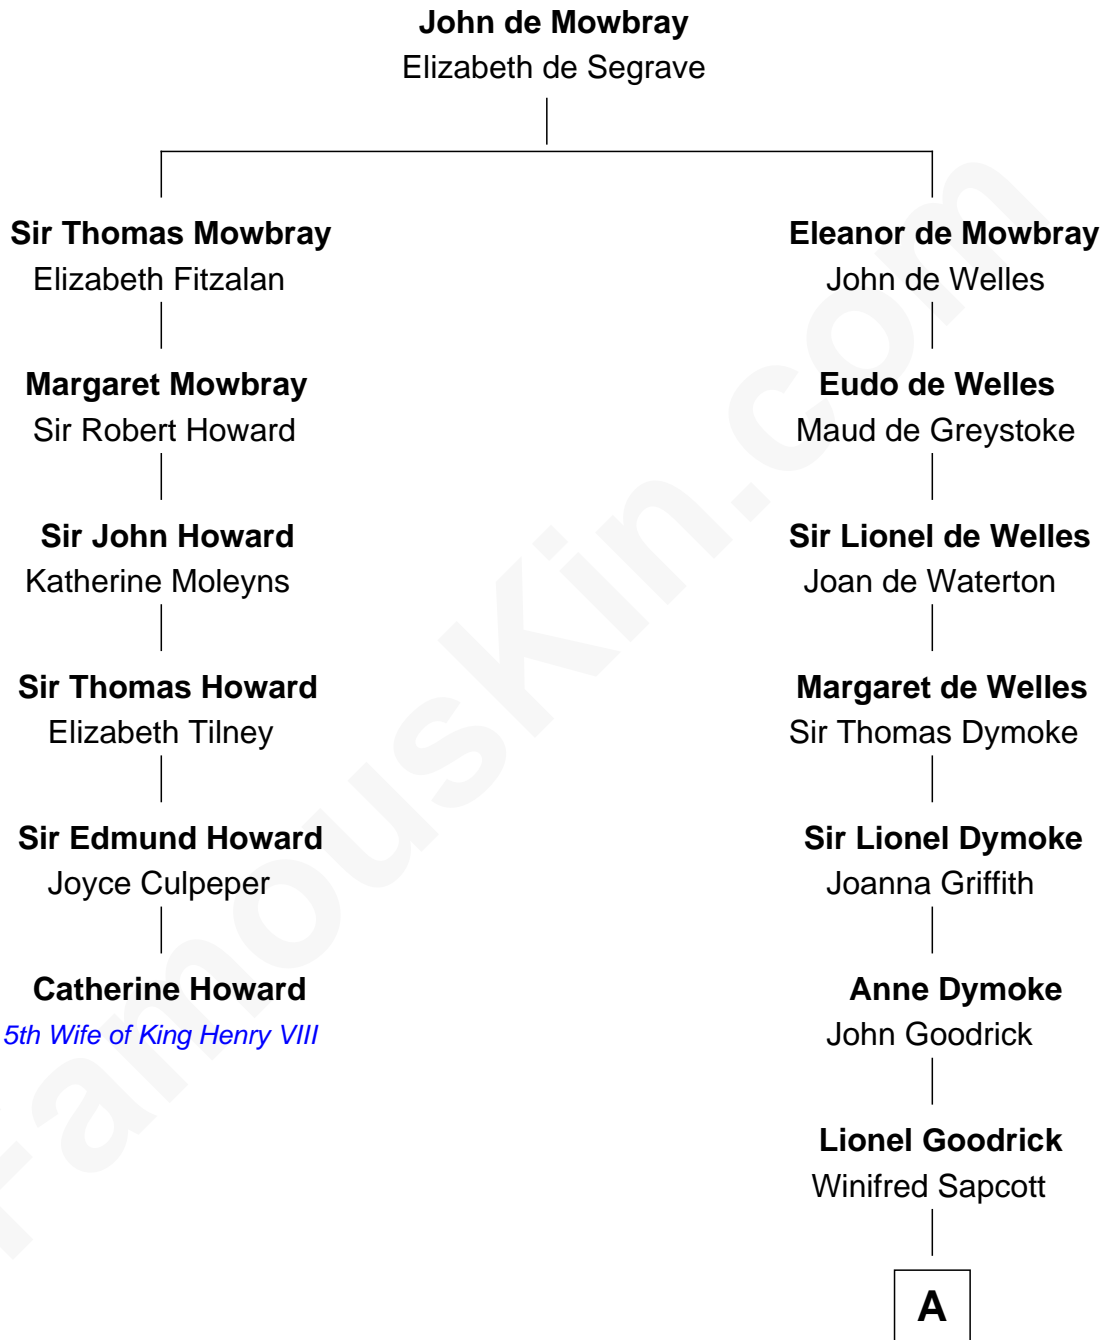

FamousKin.com Relationship Chart of

Catherine Howard

5th Wife of King Henry VIII

5th cousin 10 times removed of

Ichabod Goodwin

27th Governor of New Hampshire

A

Anne Goodrick