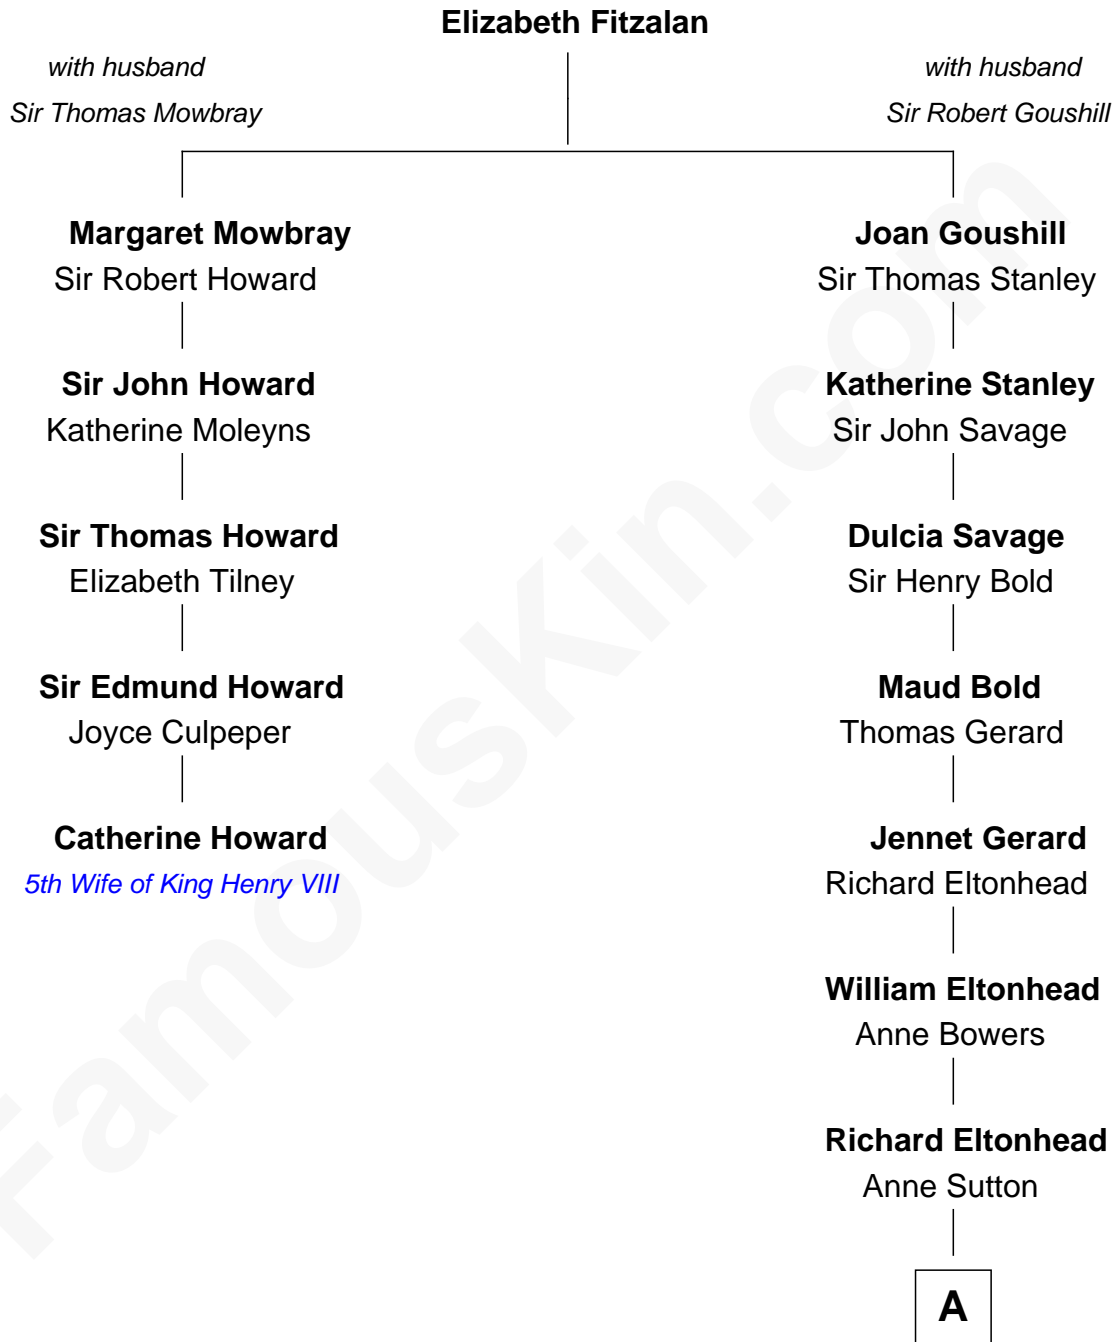

FamousKin.com

Relationship Chart of

Catherine Howard

5th Wife of King Henry VIII

4th cousin 6 times removed of

Richard Henry Lee

Signer of the Declaration of Independence