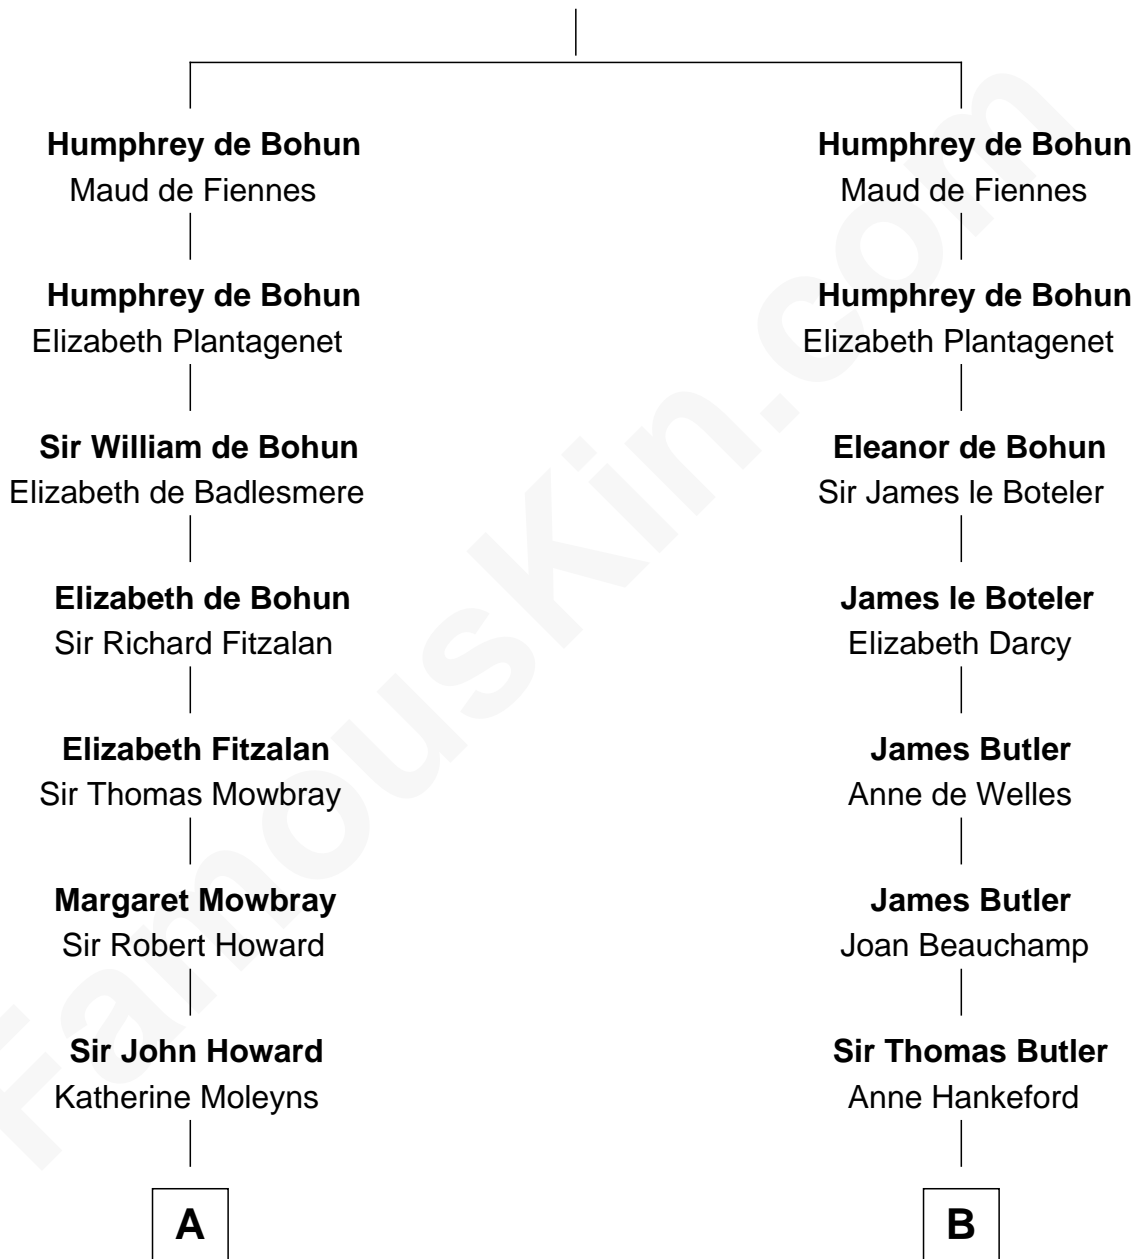

FamousKin.com Relationship Chart of

Catherine Howard

5th Wife of King Henry VIII

9th cousin of

Anne Boleyn

2nd Wife of King Henry VIII

Sir Humphrey de Bohun

Eleanor de Braiose

FamousKin.com