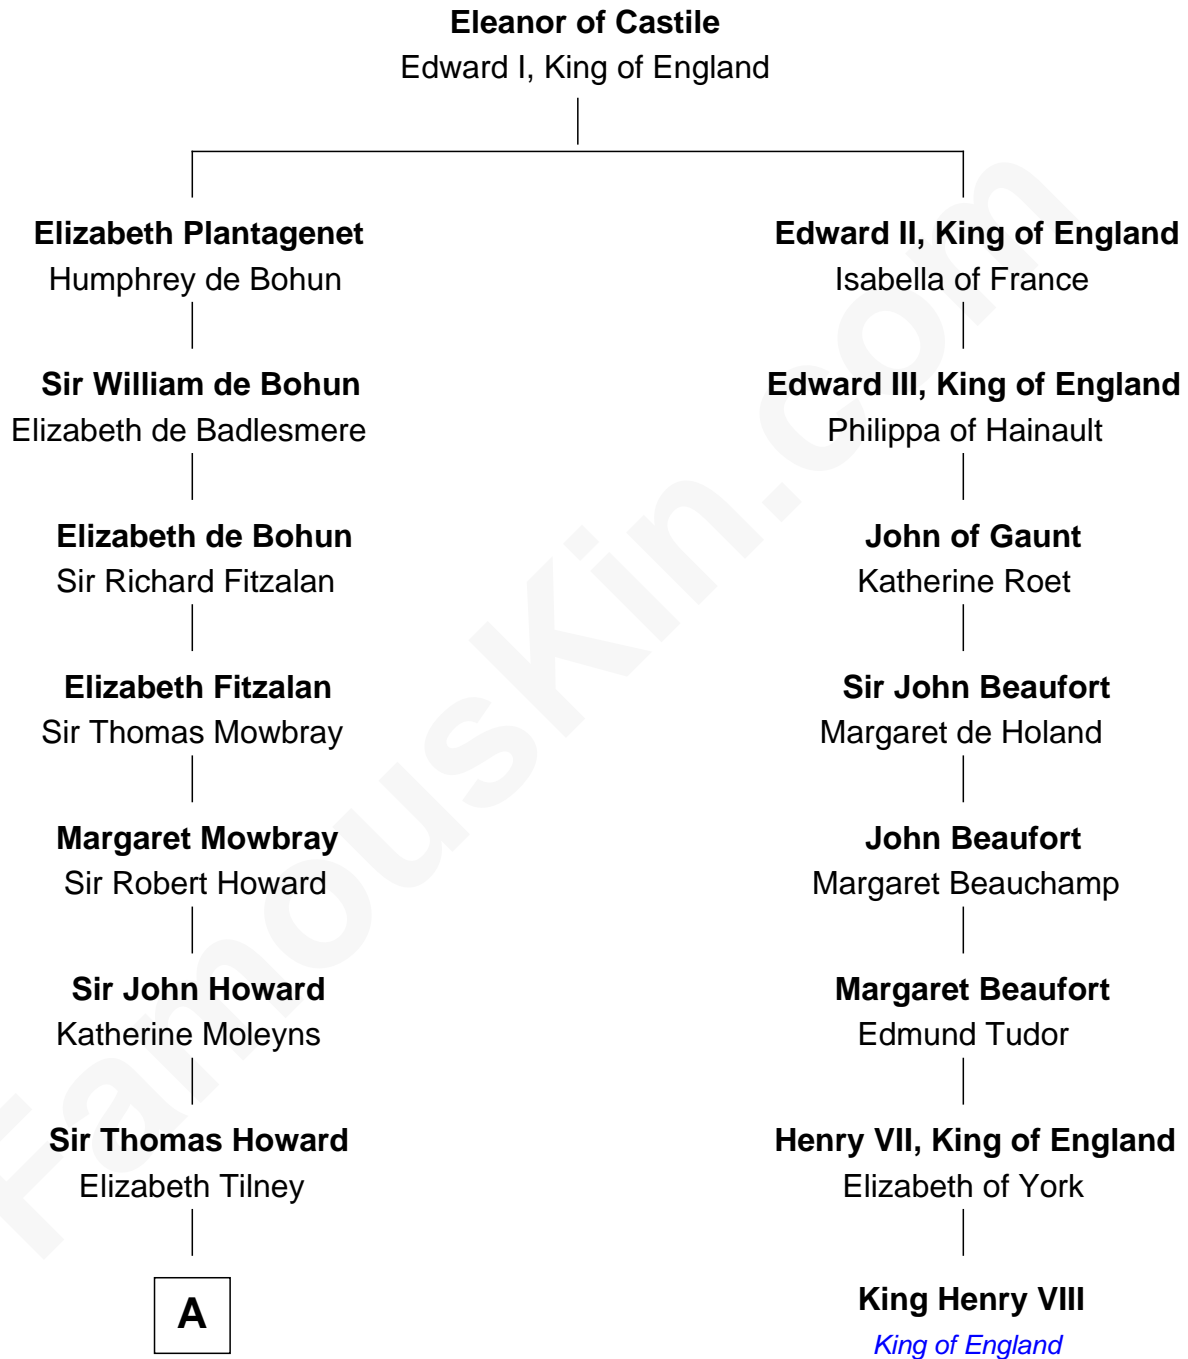

FamousKin.com Relationship Chart of

Catherine Howard

5th Wife of King Henry VIII

7th cousin 1 time removed of

King Henry VIII

King of England

A

—
Sir Edmund Howard

Joyce Culpeper

—
Catherine Howard

5th Wife of King Henry VIII

FamousKin.com