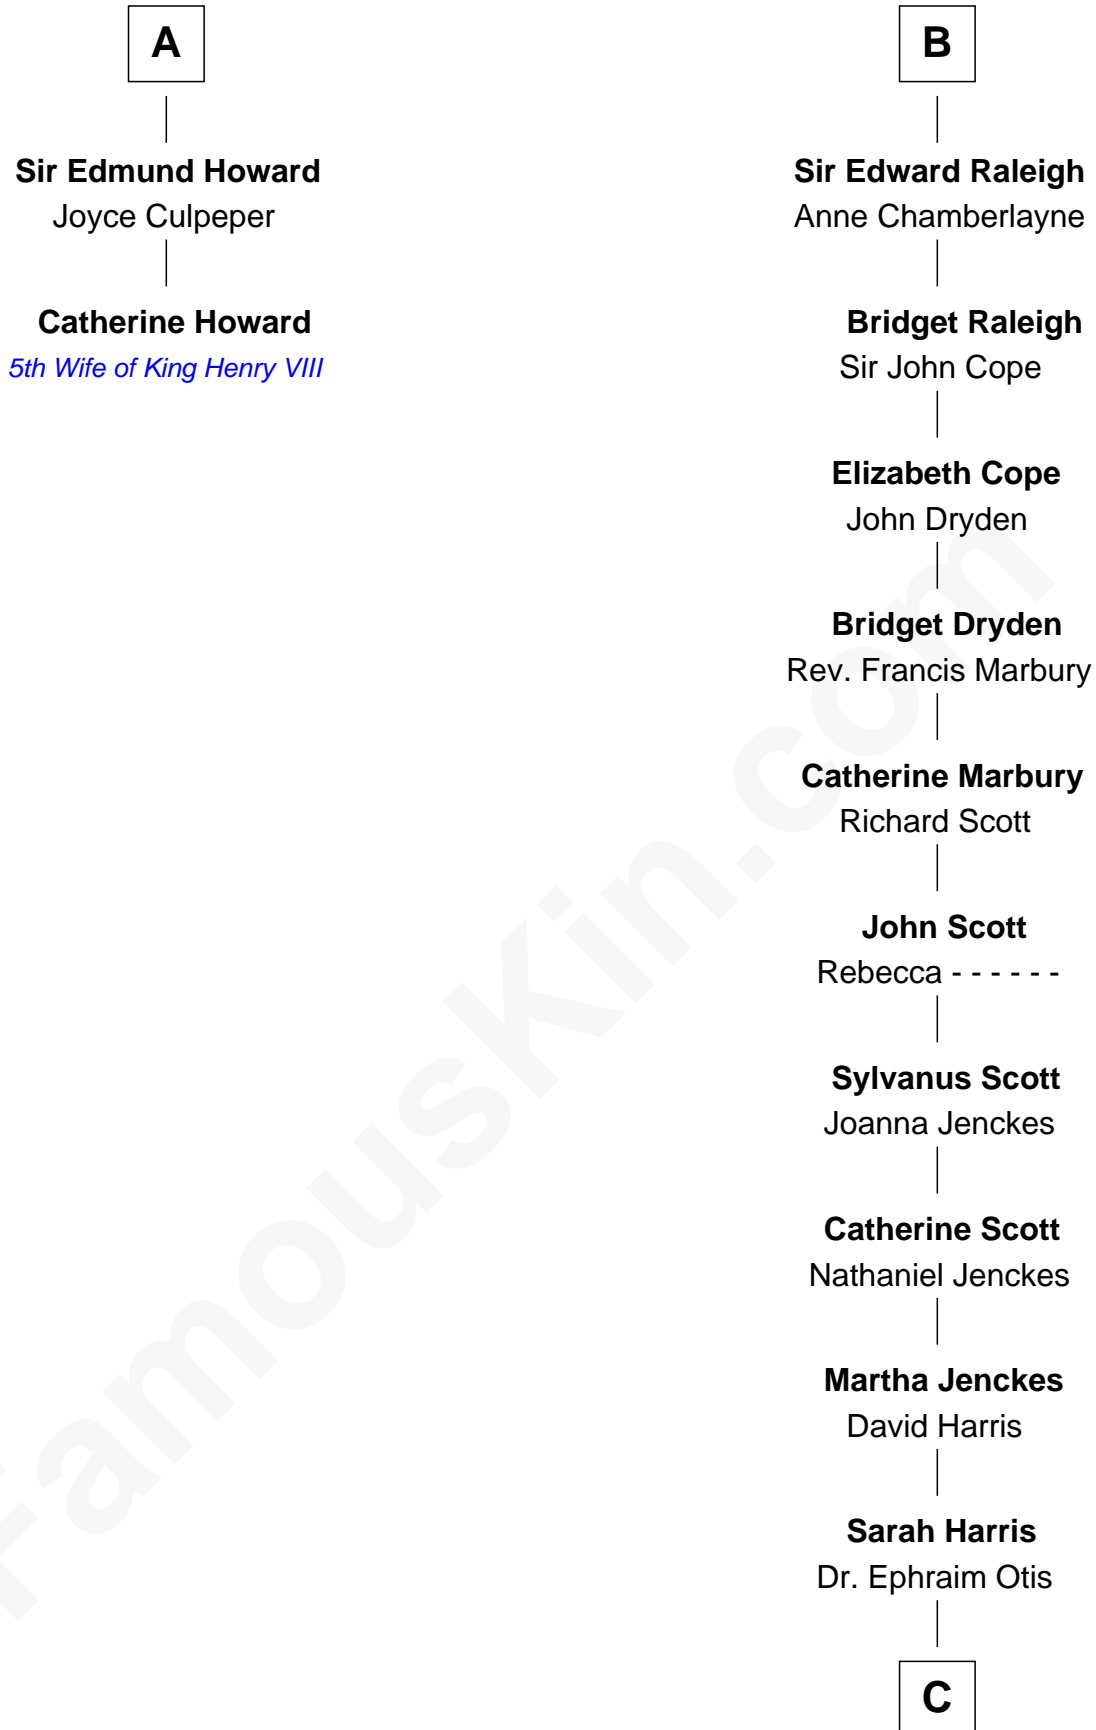

FamousKin.com Relationship Chart of

Catherine Howard

5th Wife of King Henry VIII

8th cousin 13 times removed of

Willis Carrier

Inventor of Air Conditioning

C

Dr. Harris Otis

Sarah Rogers

Lydia Otis

Thomas Button

Ann Elizabeth Button

David Joy Haviland

Elizabeth R. Haviland

Duane Williams Carrier

Willis Carrier