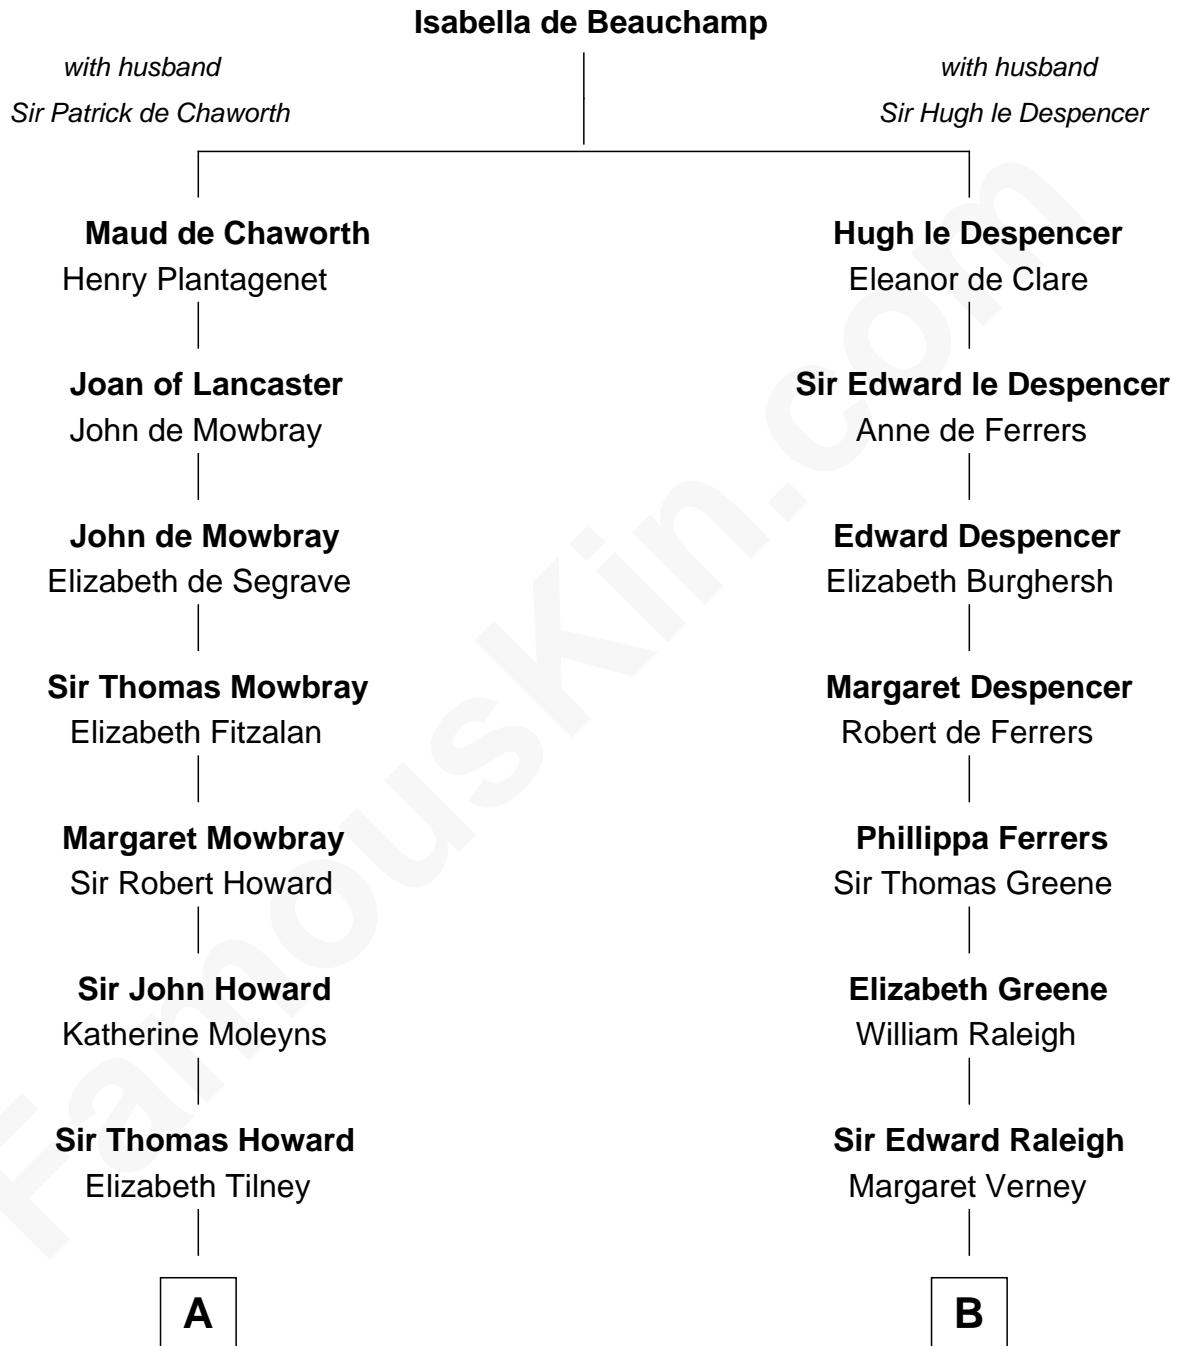

FamousKin.com Relationship Chart of

Catherine Howard

5th Wife of King Henry VIII

8th cousin 13 times removed of

Willis Carrier

Inventor of Air Conditioning

C

Dr. Harris Otis

Sarah Rogers

Lydia Otis

Thomas Button

Ann Elizabeth Button

David Joy Haviland

Elizabeth R. Haviland

Duane Williams Carrier

Willis Carrier