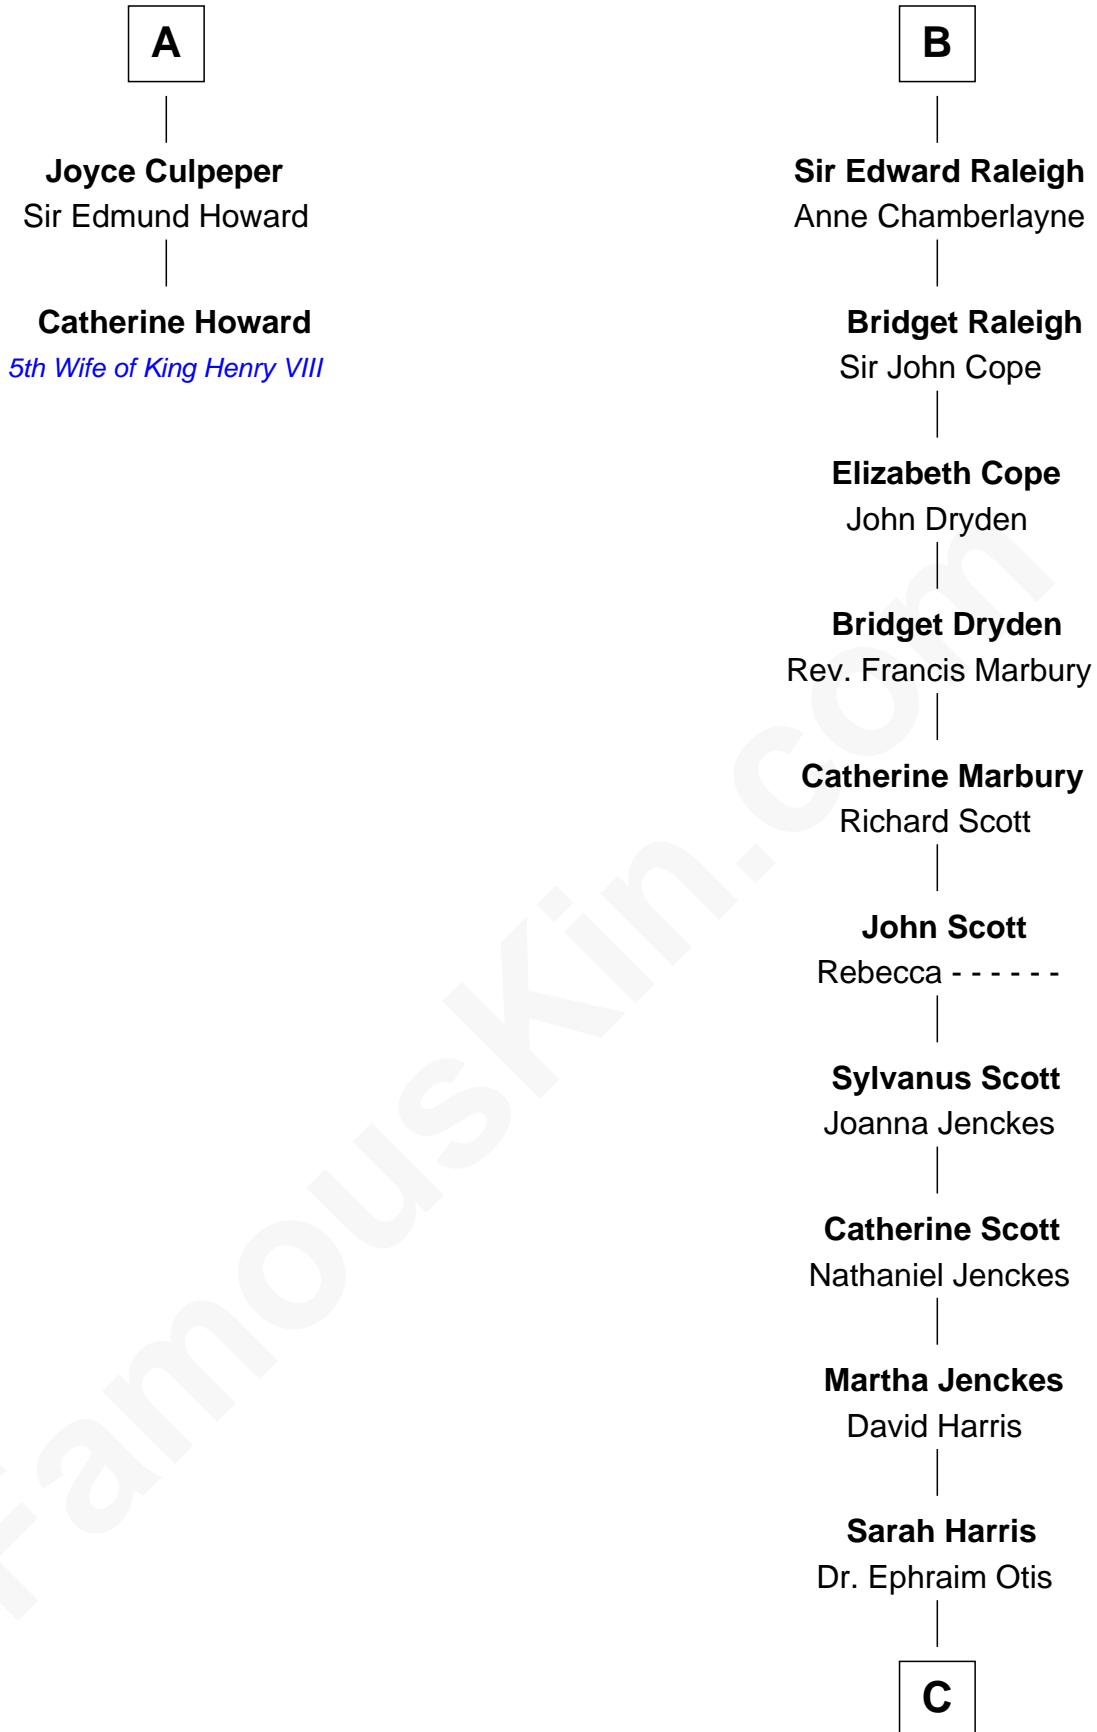

FamousKin.com

Relationship Chart of

Catherine Howard

5th Wife of King Henry VIII

8th cousin 13 times removed of

Willis Carrier

Inventor of Air Conditioning

C

—
Dr. Harris Otis

Sarah Rogers

—
Lydia Otis

Thomas Button

—
Ann Elizabeth Button

David Joy Haviland

—
Elizabeth R. Haviland

Duane Williams Carrier