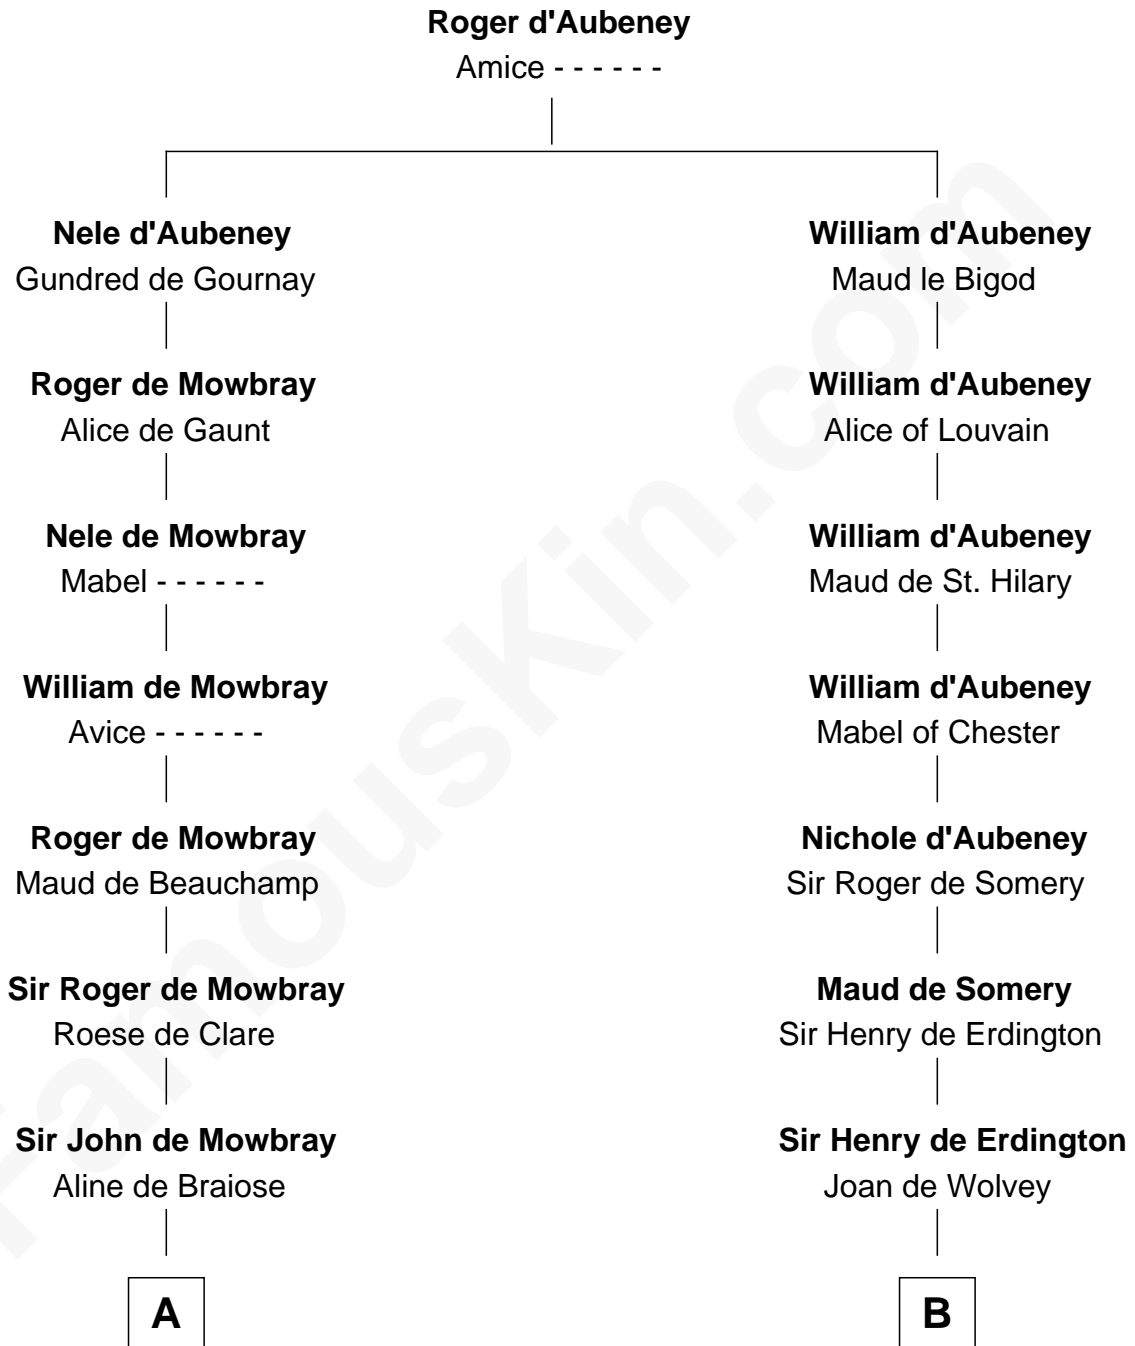

FamousKin.com Relationship Chart of

Catherine Howard

5th Wife of King Henry VIII

14th cousin 7 times removed of

Francis Lightfoot Lee

Signer of the Declaration of Independence

C

Winifred Grosvenor

Thomas Corbin

Henry Corbin

Alice Eltonhead

Laetitia Corbin

Richard Lee

Gov. Thomas Lee

Hannah Ludwell

Francis Lightfoot Lee