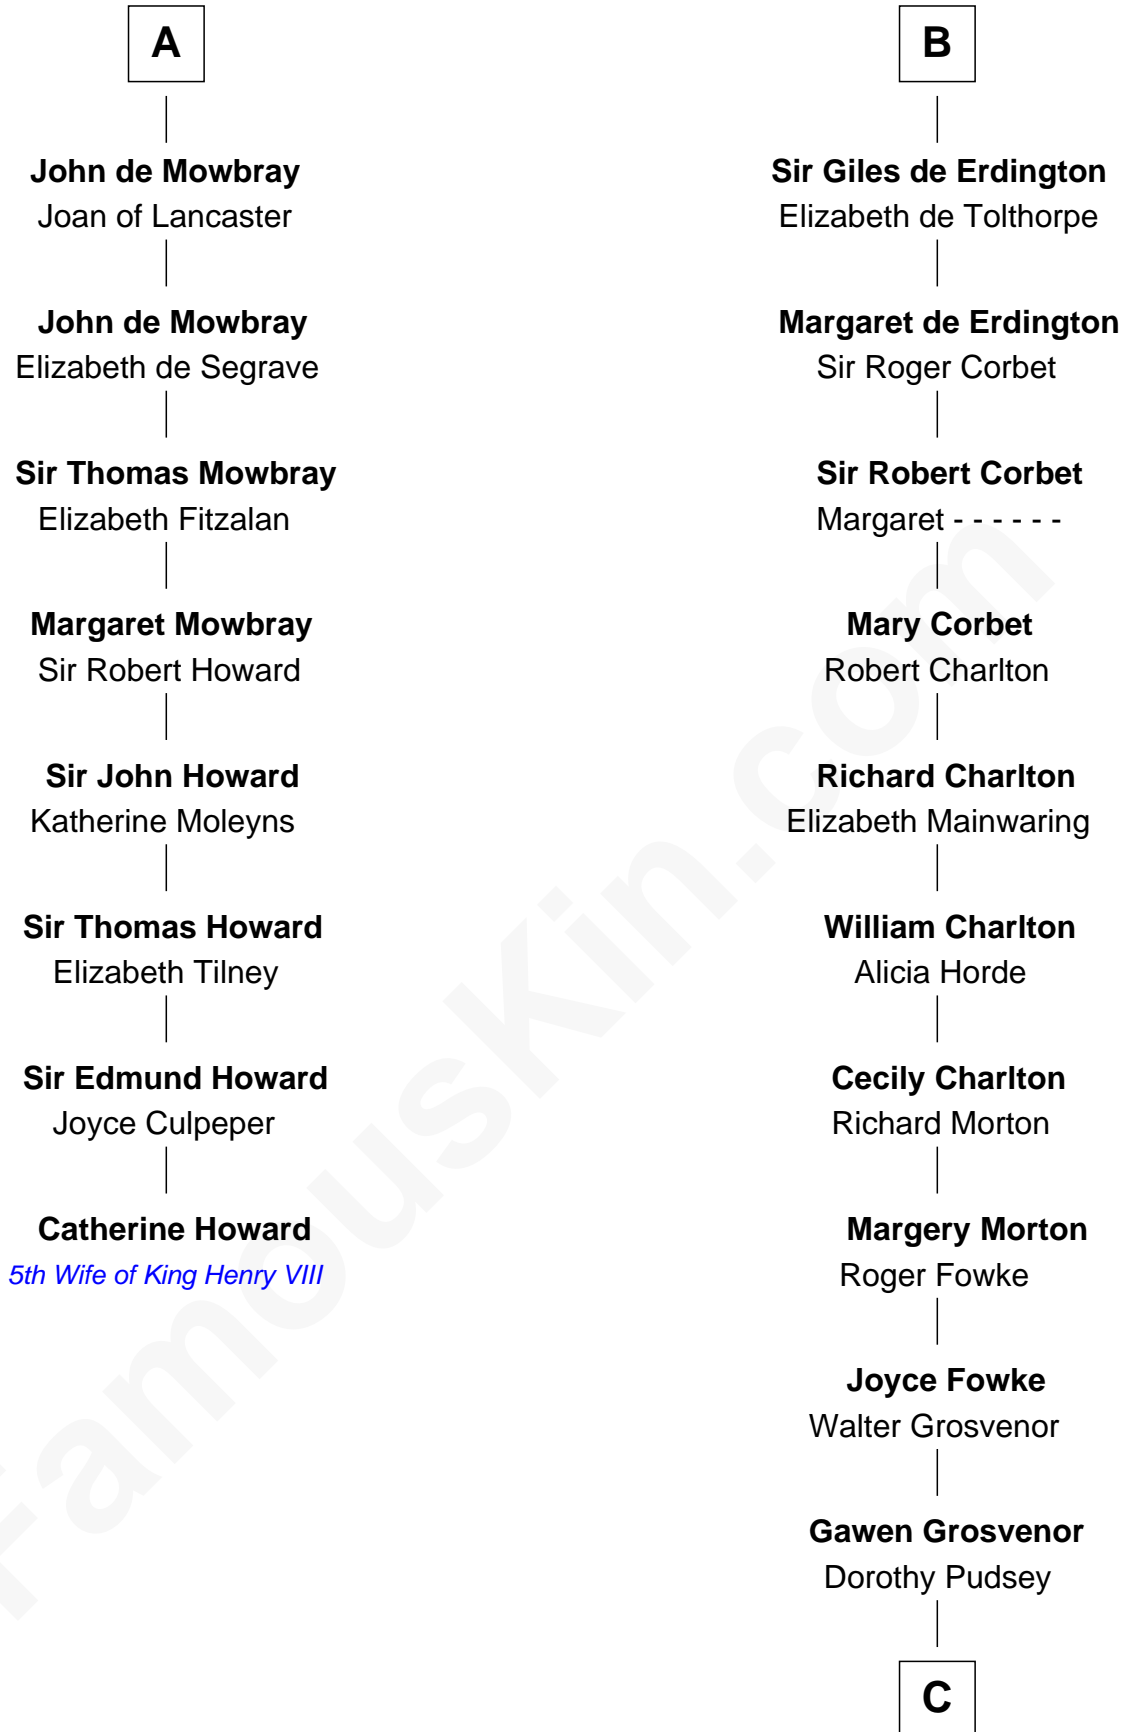

FamousKin.com Relationship Chart of

Catherine Howard

5th Wife of King Henry VIII

14th cousin 7 times removed of

Francis Lightfoot Lee

Signer of the Declaration of Independence

C

Winifred Grosvenor

Thomas Corbin

Henry Corbin

Alice Eltonhead

Laetitia Corbin

Richard Lee

Gov. Thomas Lee

Hannah Ludwell

Francis Lightfoot Lee