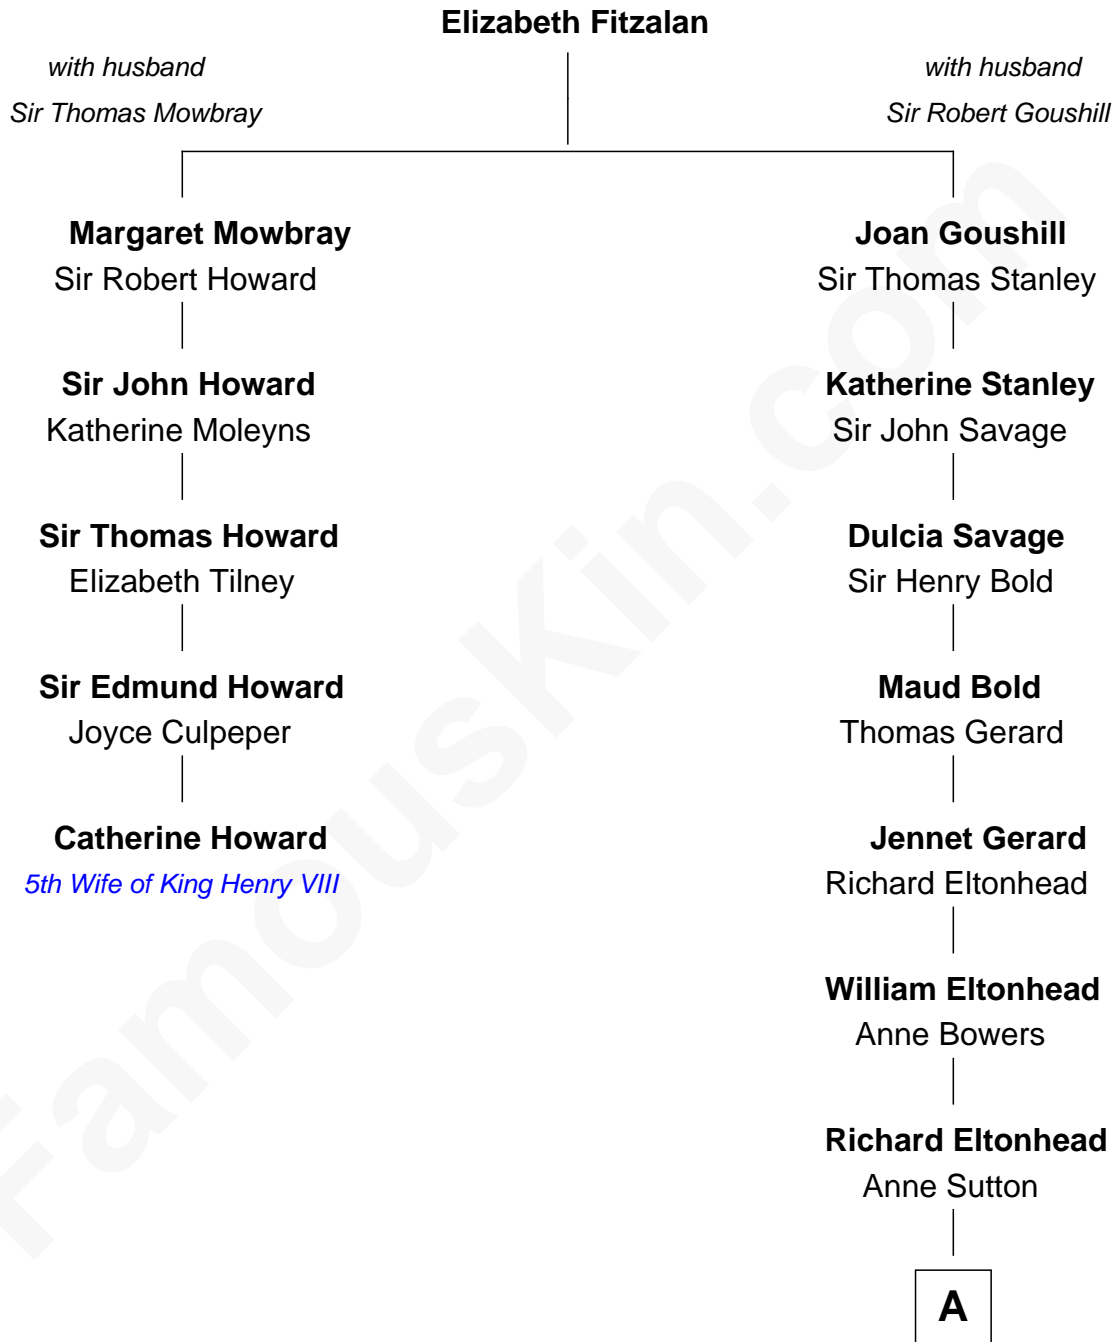

FamousKin.com

Relationship Chart of

Catherine Howard

5th Wife of King Henry VIII

4th cousin 6 times removed of

Francis Lightfoot Lee

Signer of the Declaration of Independence