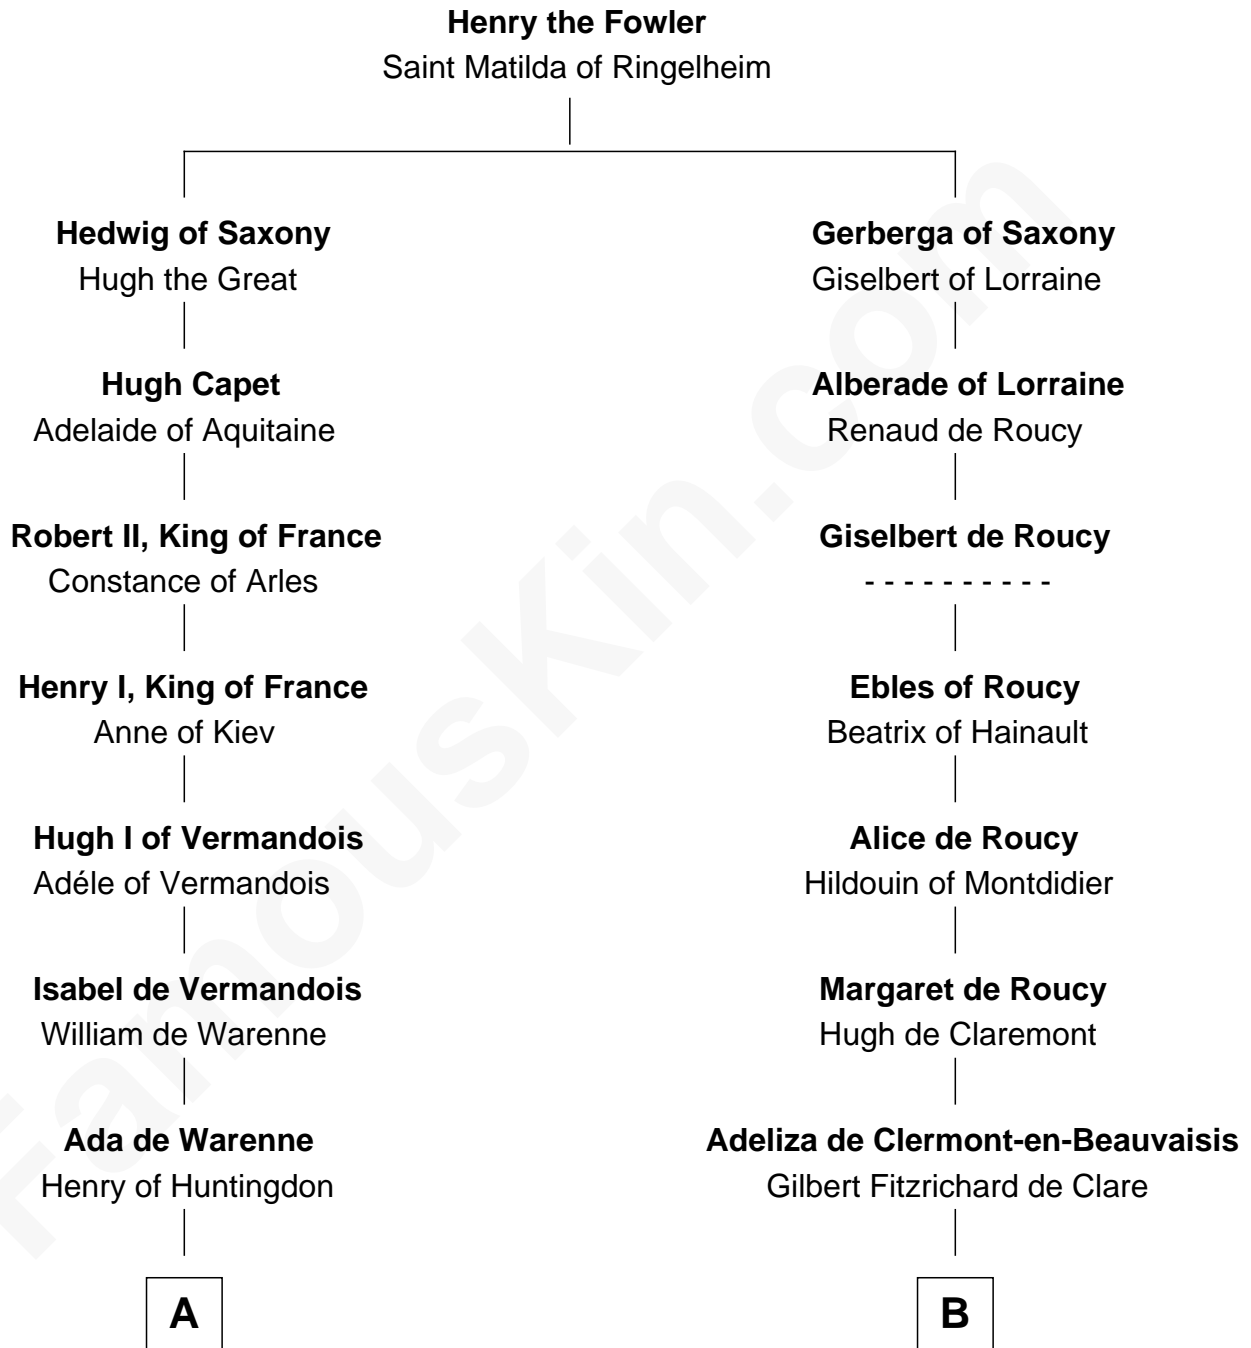

FamousKin.com Relationship Chart of

Catherine Howard

5th Wife of King Henry VIII

11th cousin 7 times removed of

William de Lanvallay

Magna Carta Surety

C

—
Sir Edmund Howard

Joyce Culpeper

—
Catherine Howard

5th Wife of King Henry VIII

FamousKin.com