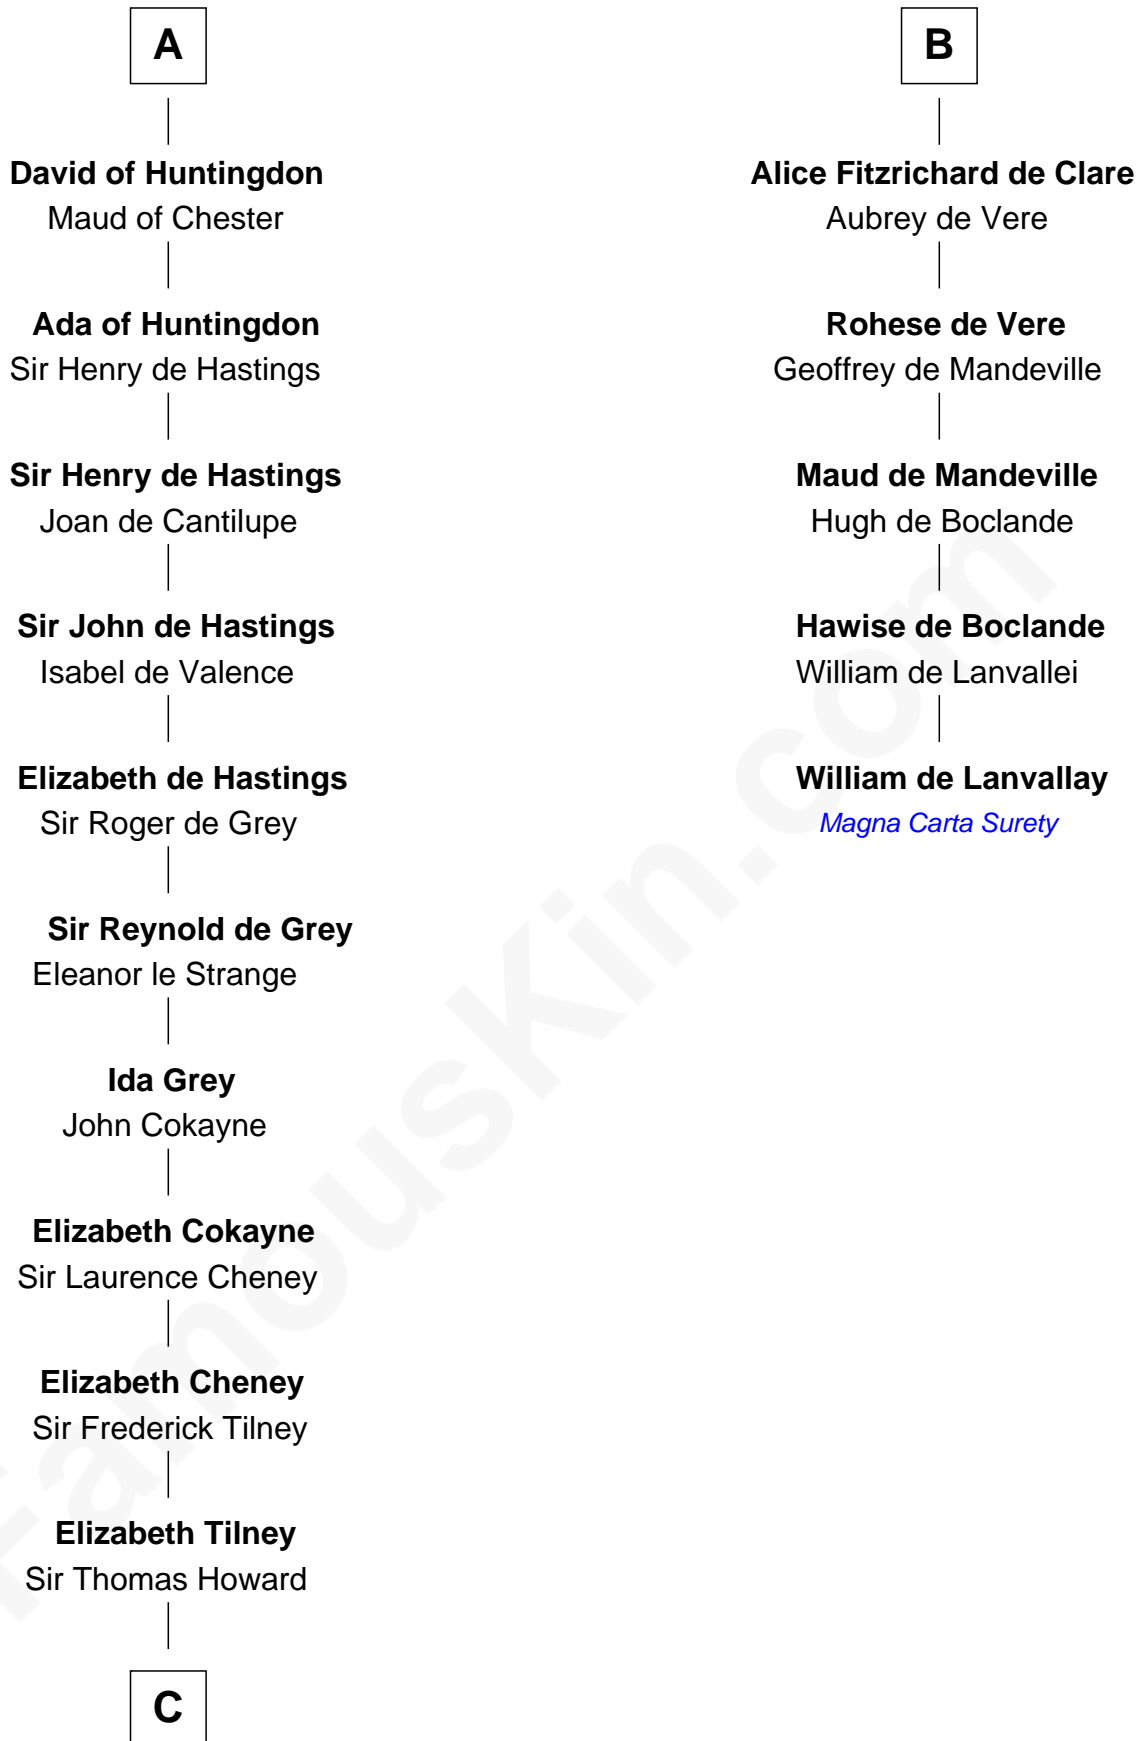

FamousKin.com Relationship Chart of

Catherine Howard

5th Wife of King Henry VIII

11th cousin 7 times removed of

William de Lanvallay

Magna Carta Surety

C

—
Sir Edmund Howard

Joyce Culpeper

—
Catherine Howard

5th Wife of King Henry VIII

FamousKin.com