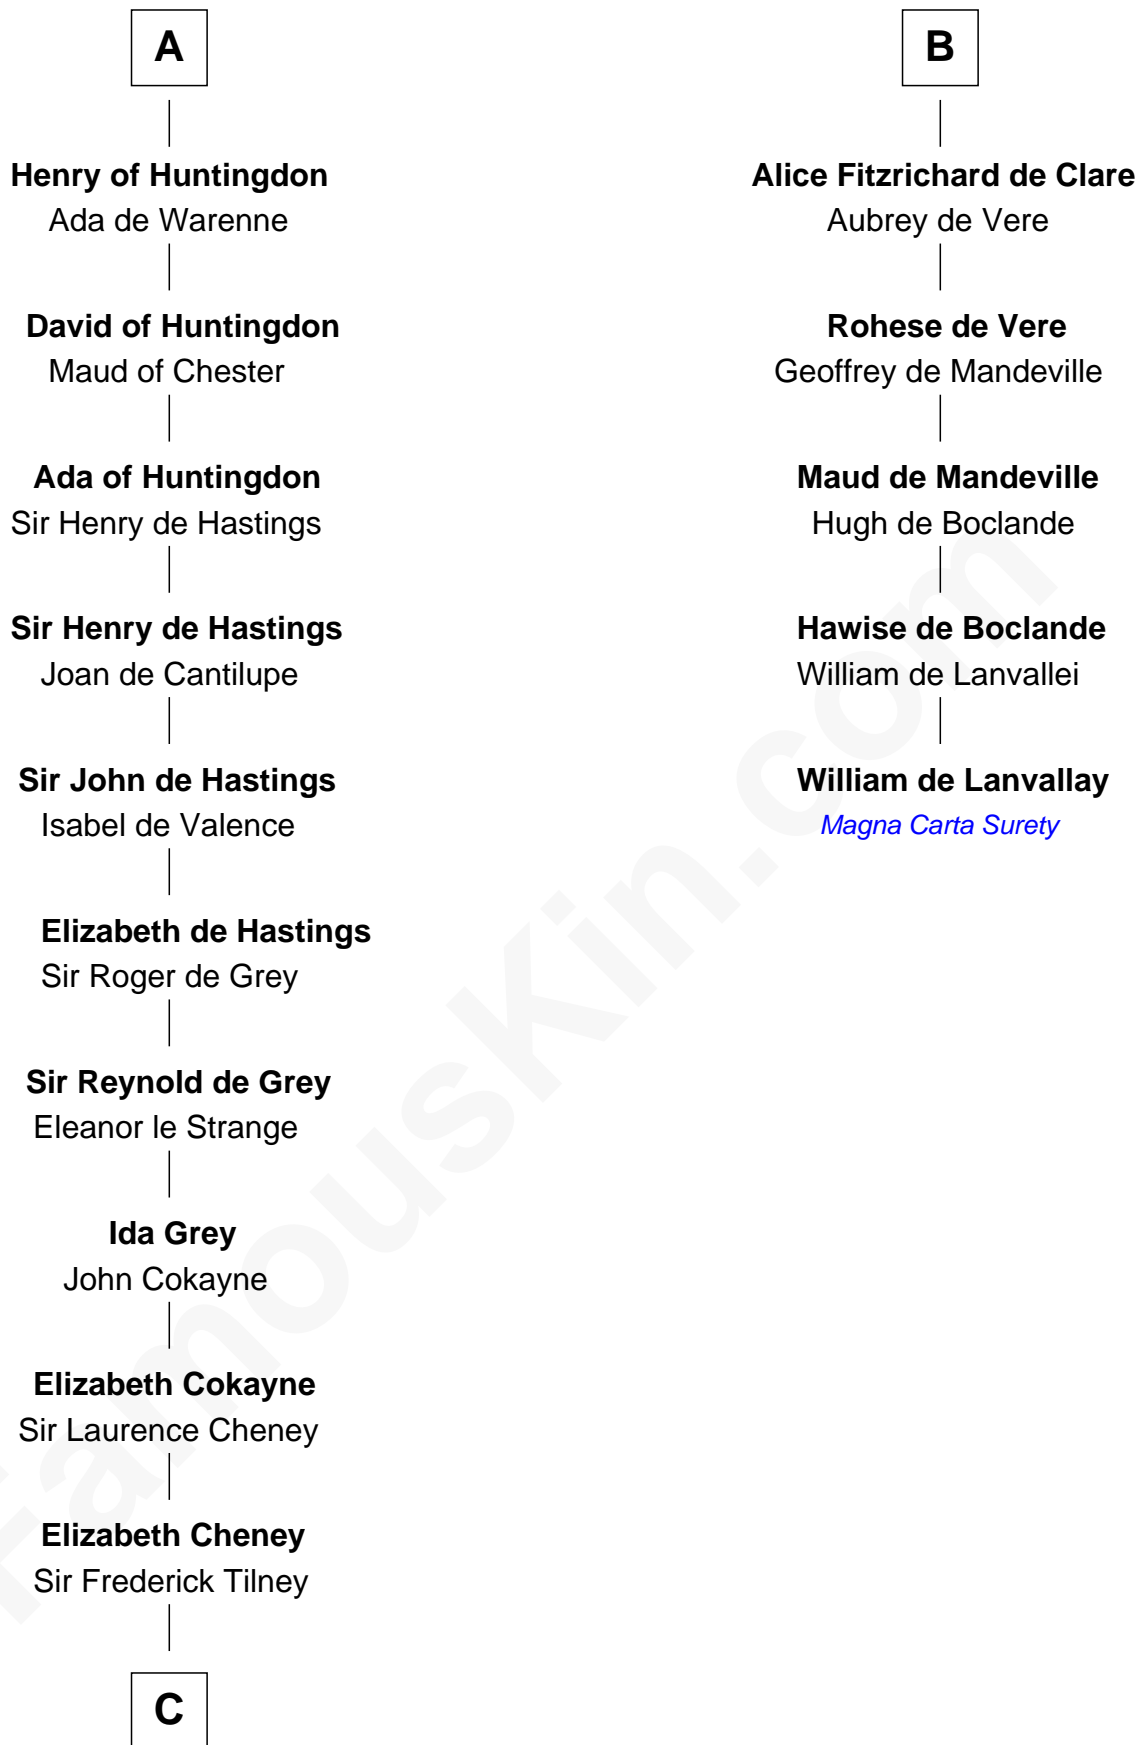

# FamousKin.com Relationship Chart of

**Catherine Howard**

*5th Wife of King Henry VIII*

11th cousin 8 times removed of

**William de Lanvallay**

*Magna Carta Surety*

**C**

**Elizabeth Tilney**  
Sir Thomas Howard

**Sir Edmund Howard**  
Joyce Culpeper

**Catherine Howard**  
*5th Wife of King Henry VIII*

FamousKin.com