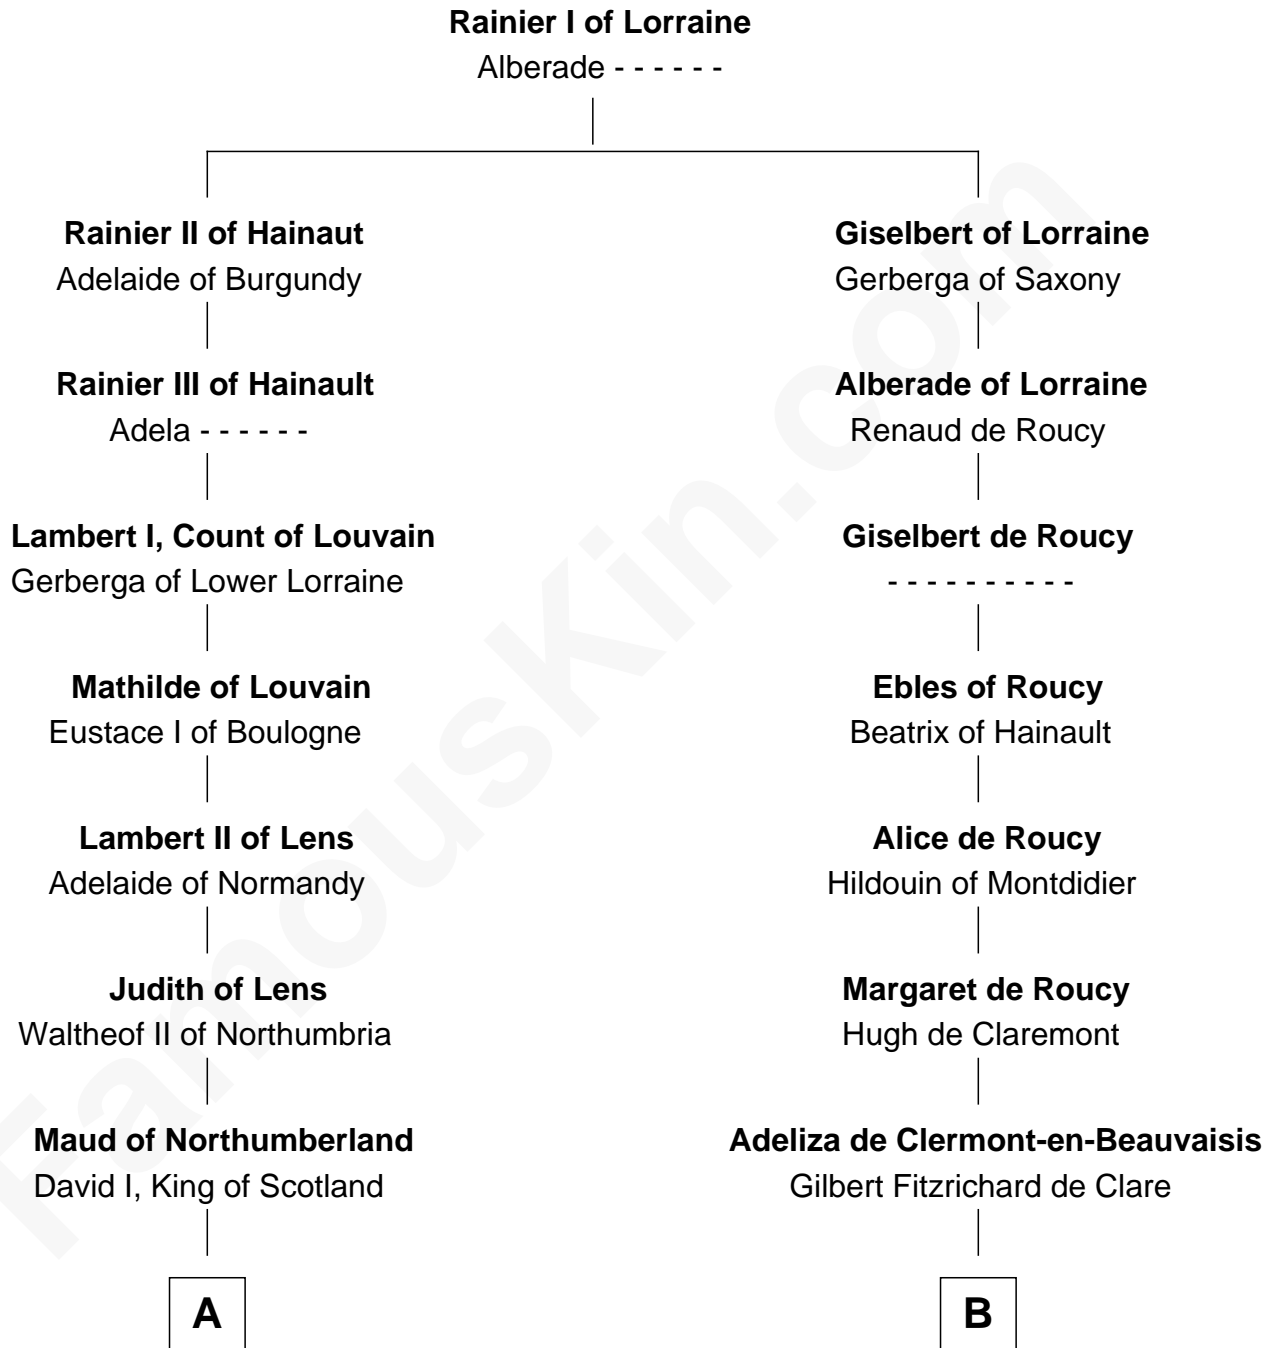

# FamousKin.com Relationship Chart of

**Catherine Howard**

*5th Wife of King Henry VIII*

11th cousin 8 times removed of

**William de Lanvallay**

*Magna Carta Surety*

**C**

**Elizabeth Tilney**  
Sir Thomas Howard

**Sir Edmund Howard**  
Joyce Culpeper

**Catherine Howard**  
*5th Wife of King Henry VIII*

FamousKin.com