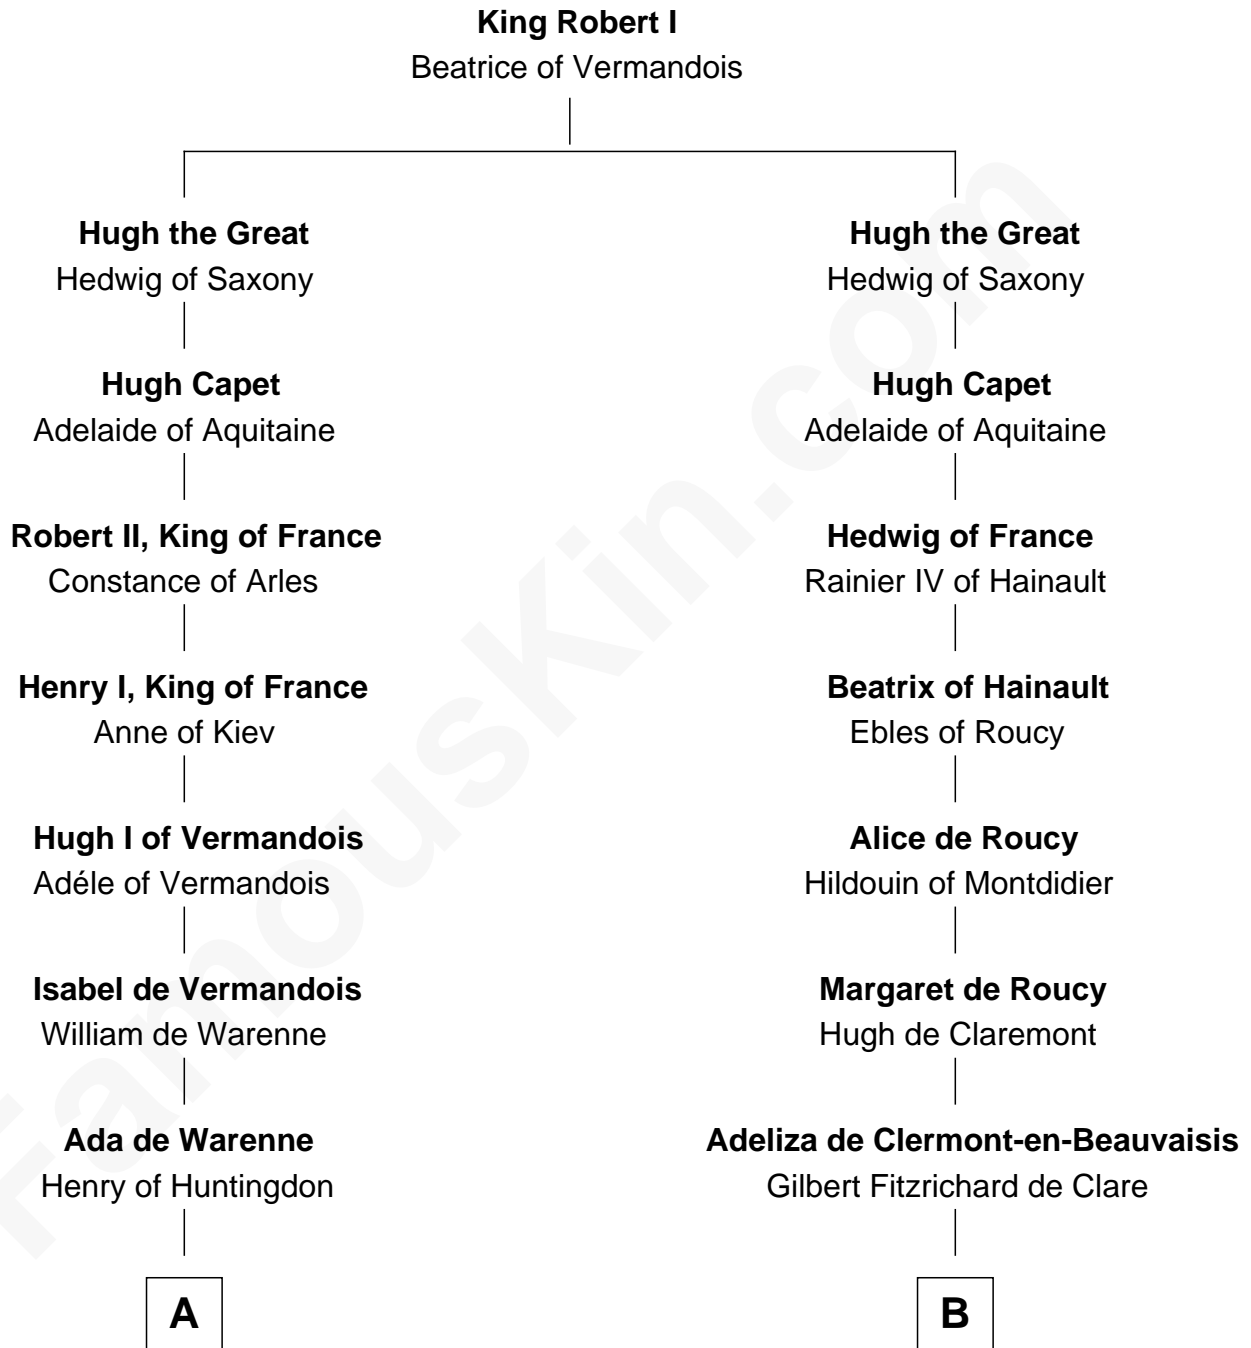

FamousKin.com Relationship Chart of

Catherine Howard

5th Wife of King Henry VIII

11th cousin 7 times removed of

William de Lanvallay

Magna Carta Surety

C

Sir Edmund Howard

Joyce Culpeper

Catherine Howard

5th Wife of King Henry VIII

FamousKin.com