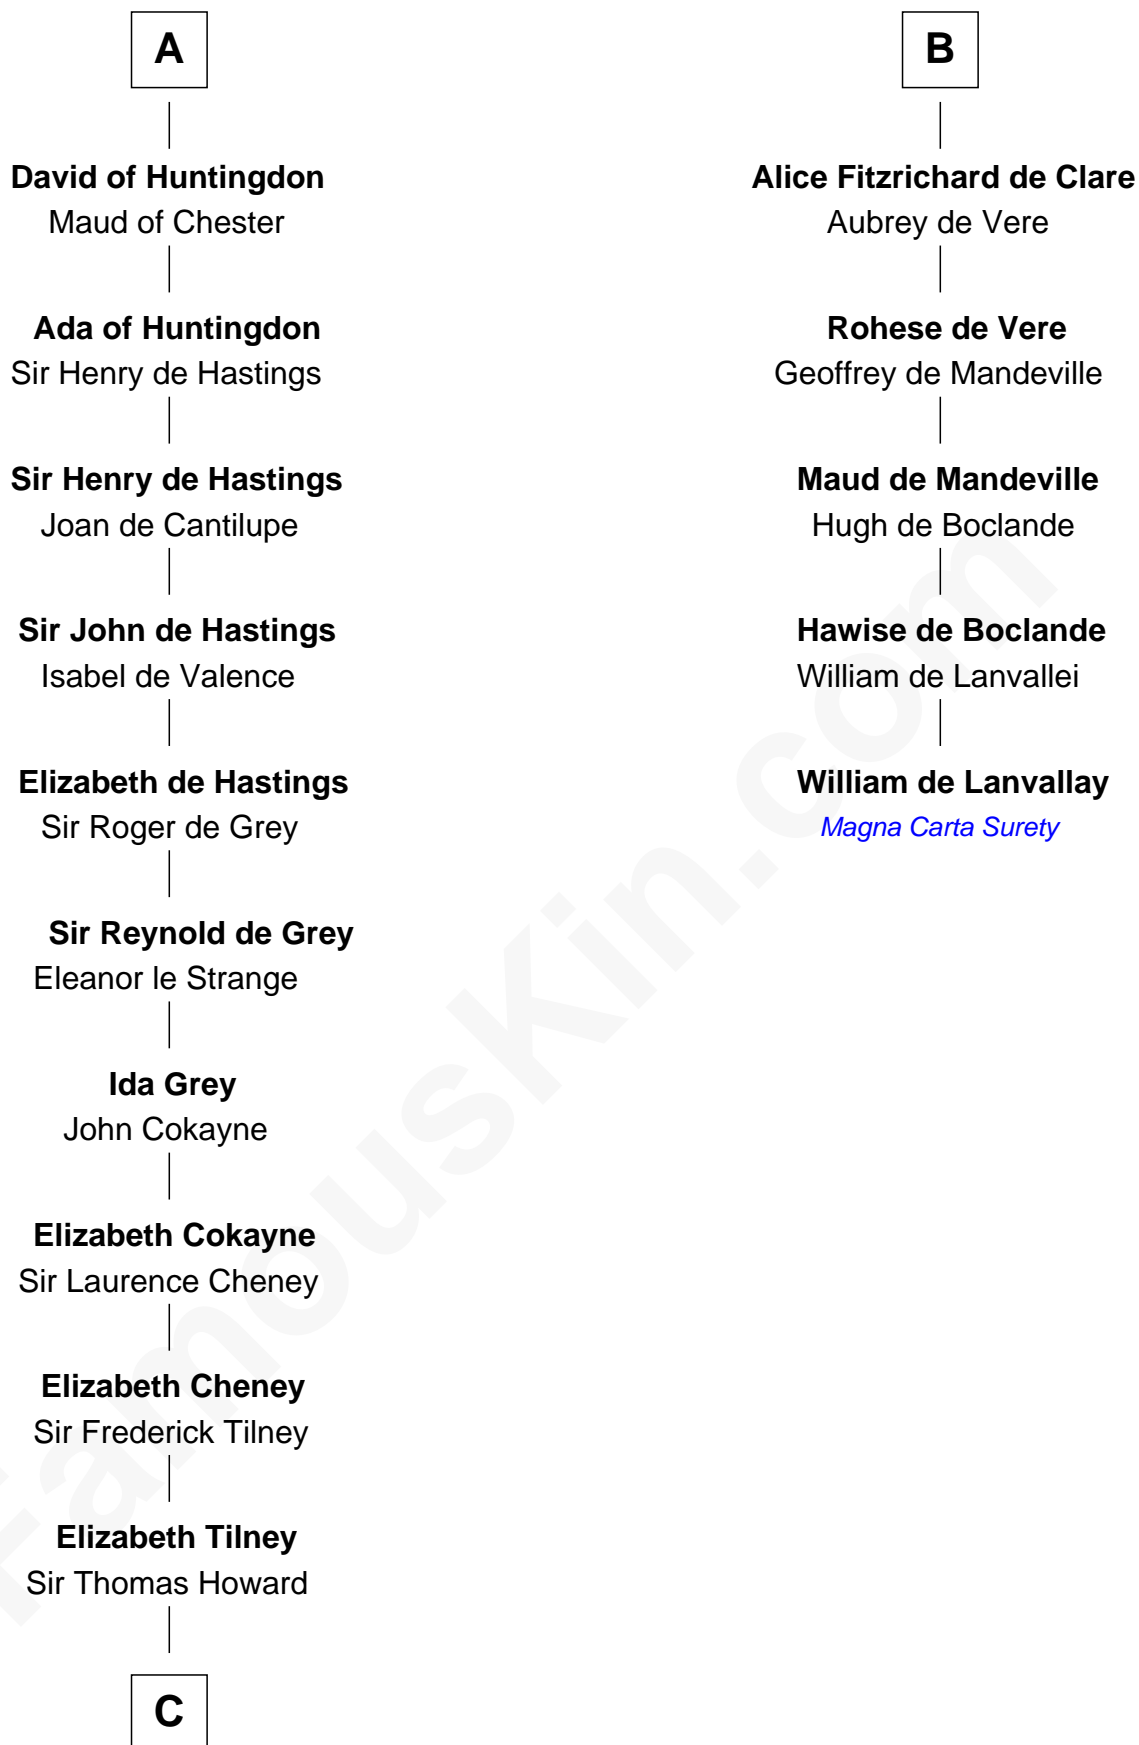

FamousKin.com Relationship Chart of

Catherine Howard

5th Wife of King Henry VIII

11th cousin 7 times removed of

William de Lanvallay

Magna Carta Surety

C

Sir Edmund Howard

Joyce Culpeper

Catherine Howard

5th Wife of King Henry VIII

FamousKin.com