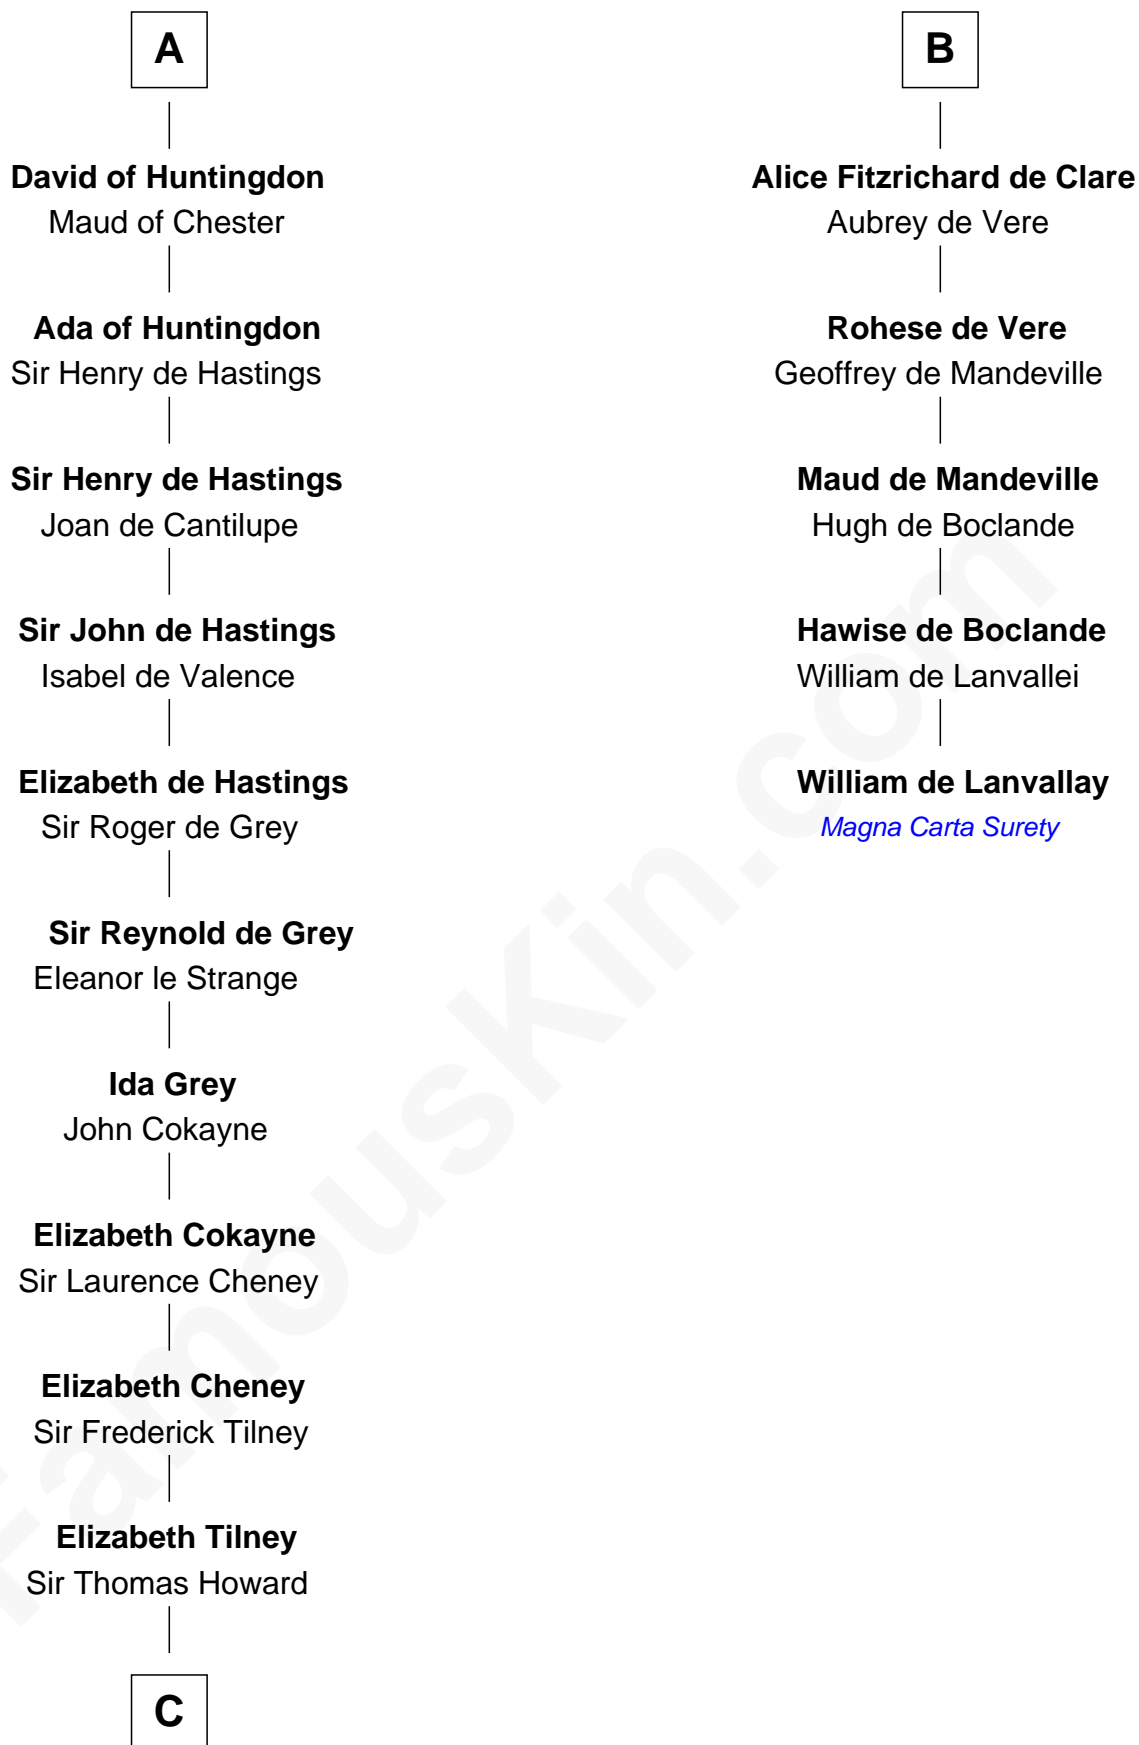

# FamousKin.com Relationship Chart of

**Catherine Howard**

*5th Wife of King Henry VIII*

11th cousin 7 times removed of

**William de Lanvallay**

*Magna Carta Surety*

C

Sir Edmund Howard

Joyce Culpeper

Catherine Howard

*5th Wife of King Henry VIII*

FamousKin.com