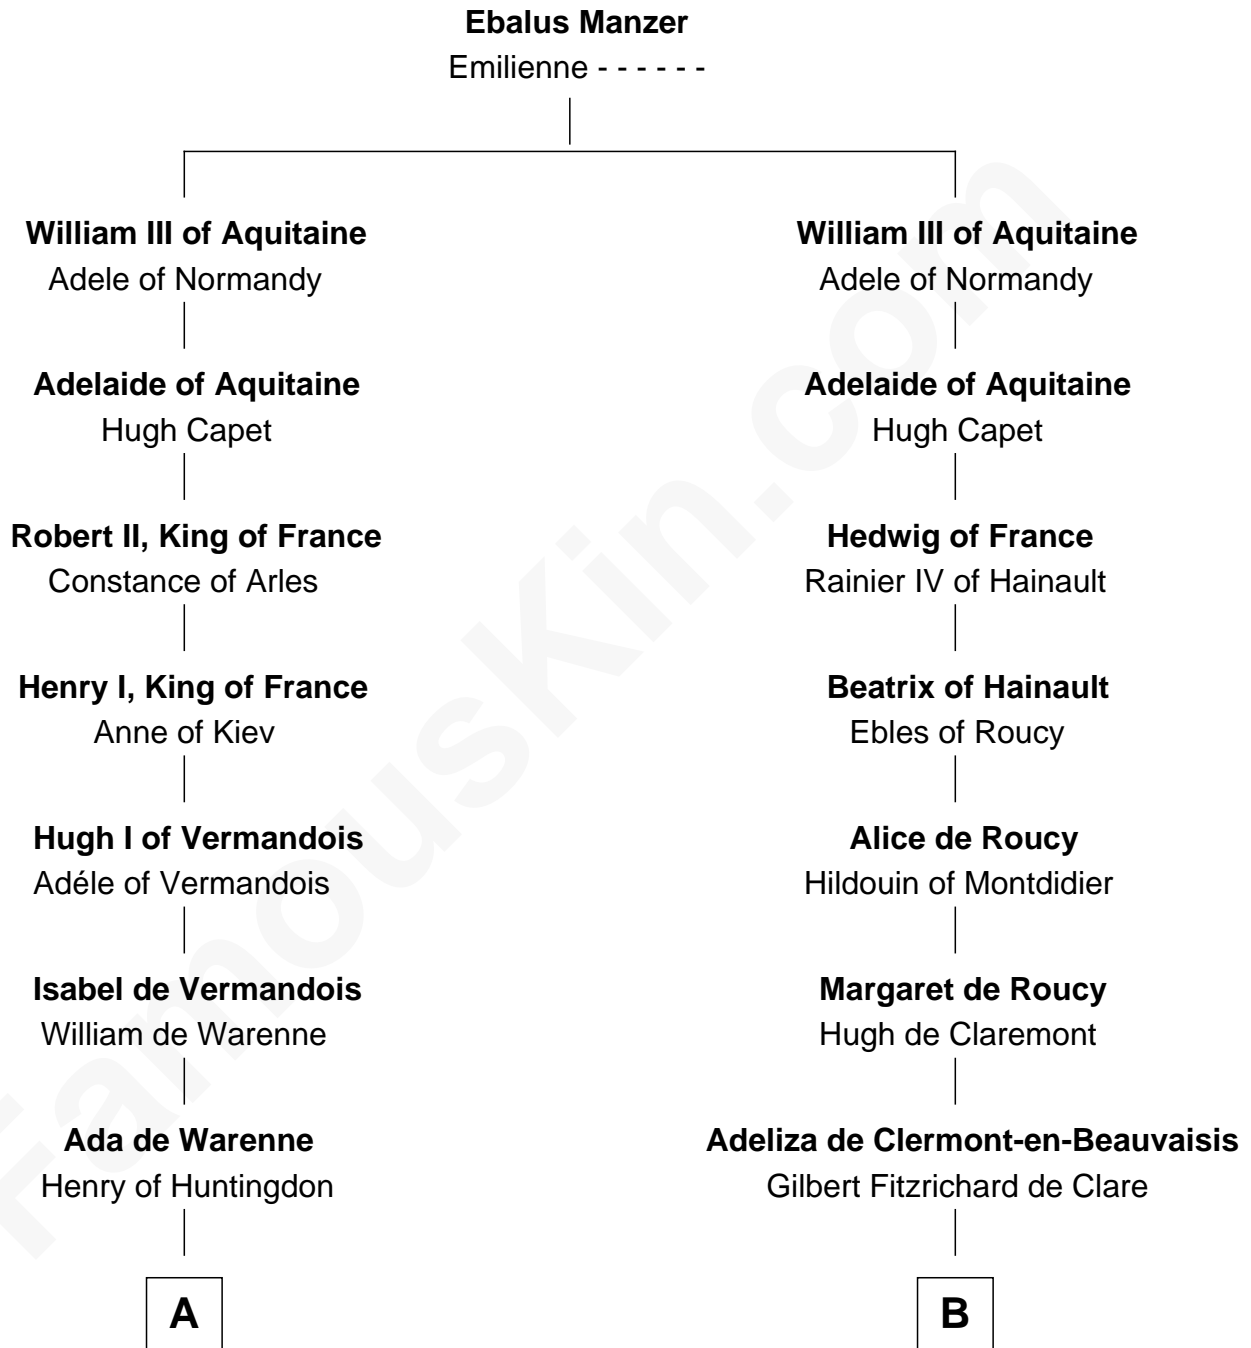

# FamousKin.com Relationship Chart of

**Catherine Howard**

*5th Wife of King Henry VIII*

11th cousin 7 times removed of

**William de Lanvallay**

*Magna Carta Surety*

C

Sir Edmund Howard

Joyce Culpeper

Catherine Howard

*5th Wife of King Henry VIII*

FamousKin.com