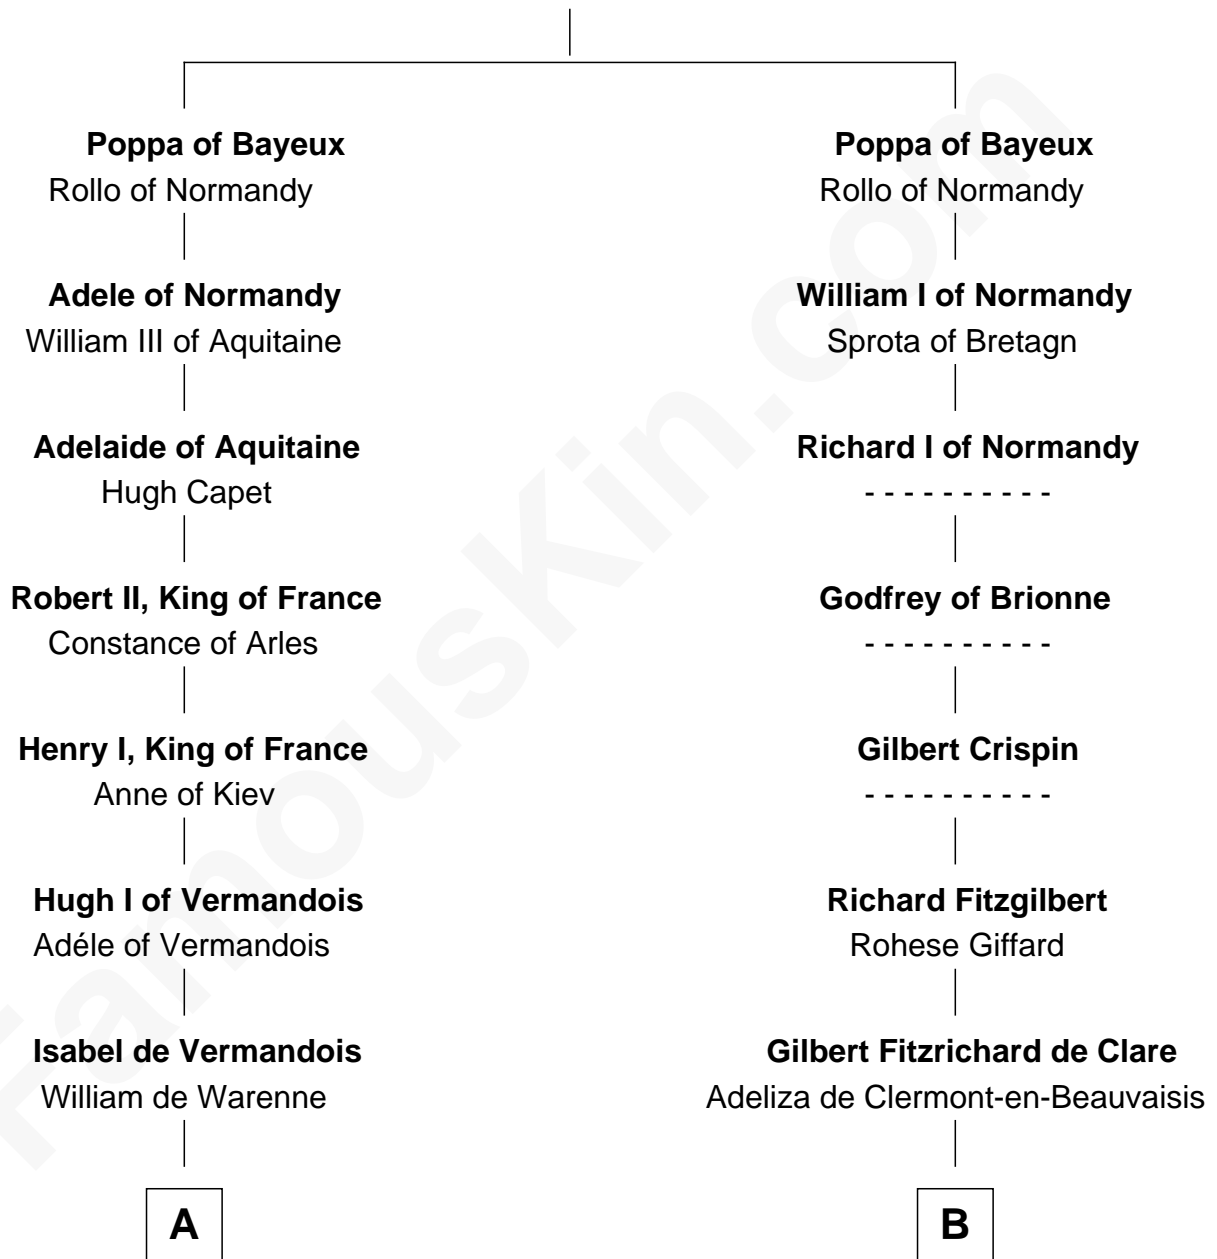

FamousKin.com Relationship Chart of

Catherine Howard

5th Wife of King Henry VIII

11th cousin 8 times removed of

William de Lanvalley

Magna Carta Surety

Berengar of Bayeux

C

Elizabeth Tilney
Sir Thomas Howard

Sir Edmund Howard
Joyce Culpeper

Catherine Howard
5th Wife of King Henry VIII

FamousKin.com