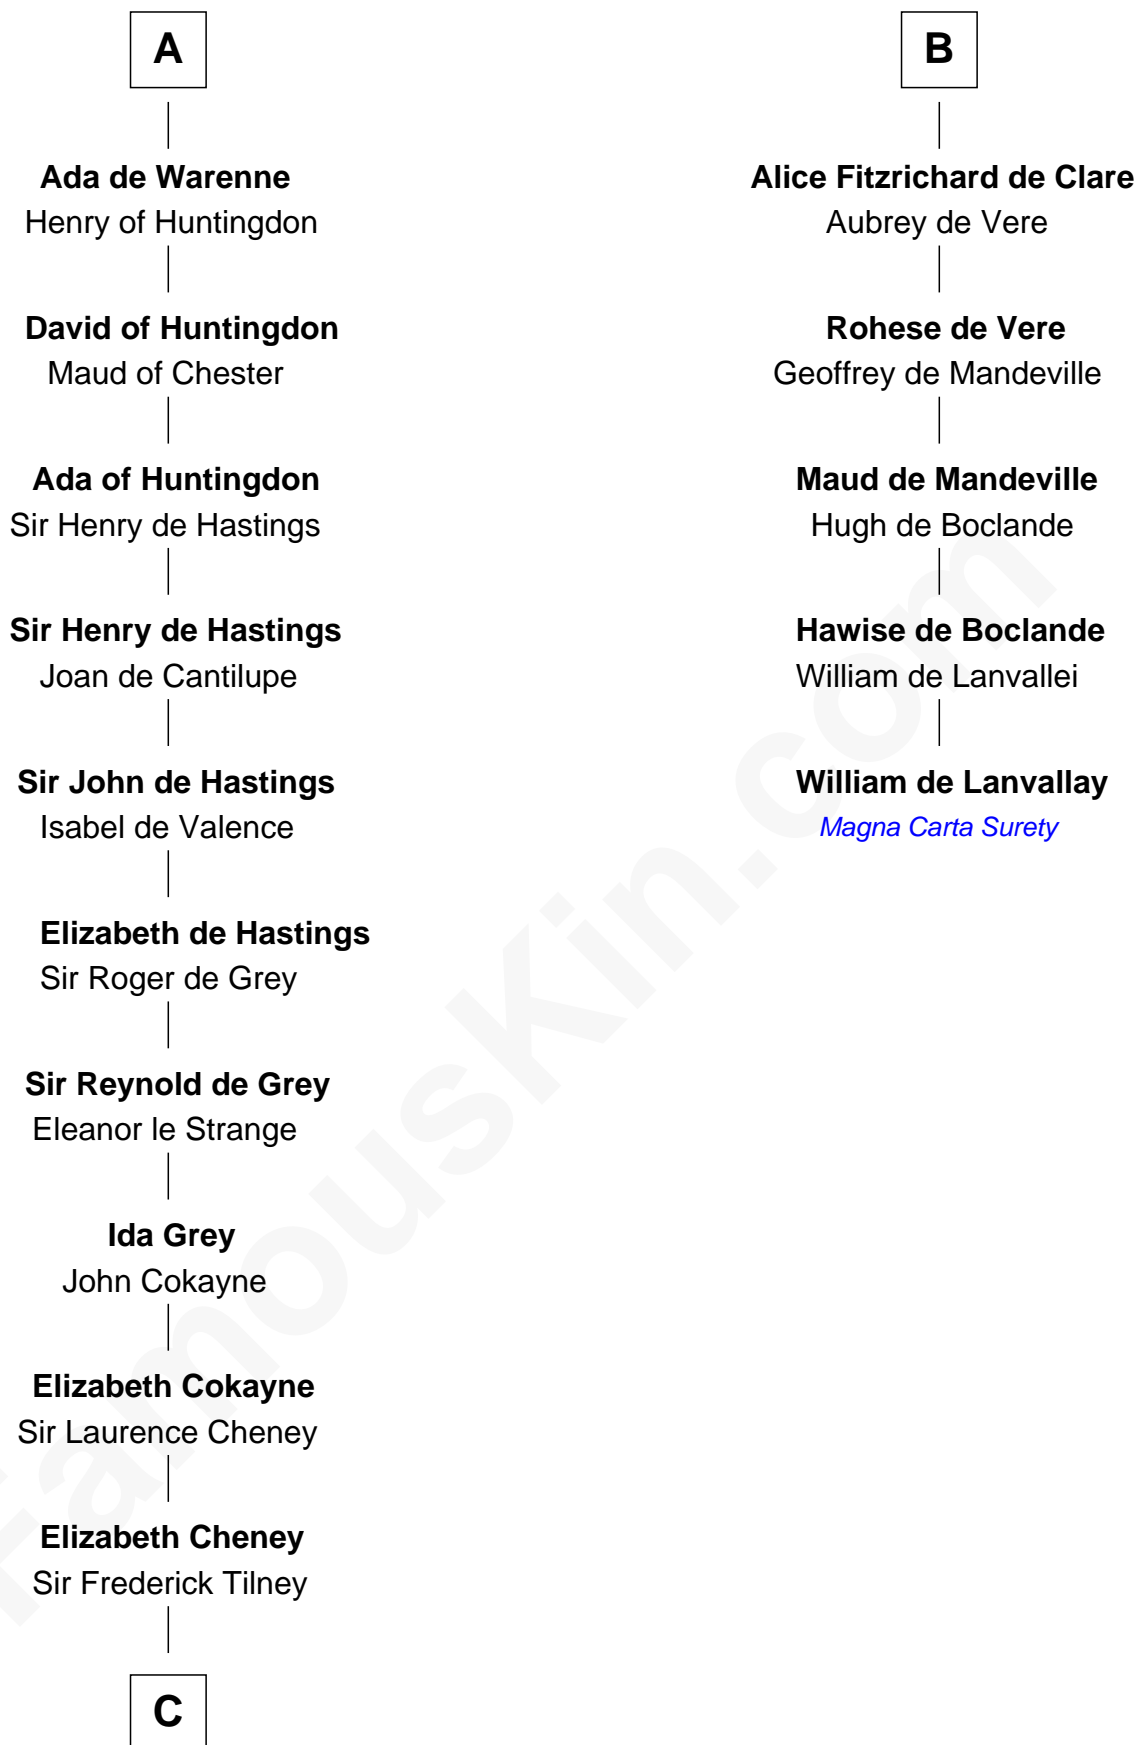

FamousKin.com Relationship Chart of

Catherine Howard

5th Wife of King Henry VIII

11th cousin 8 times removed of

William de Lanvalley

Magna Carta Surety

Berengar of Bayeux

C

Elizabeth Tilney
Sir Thomas Howard

Sir Edmund Howard
Joyce Culpeper

Catherine Howard
5th Wife of King Henry VIII

FamousKin.com