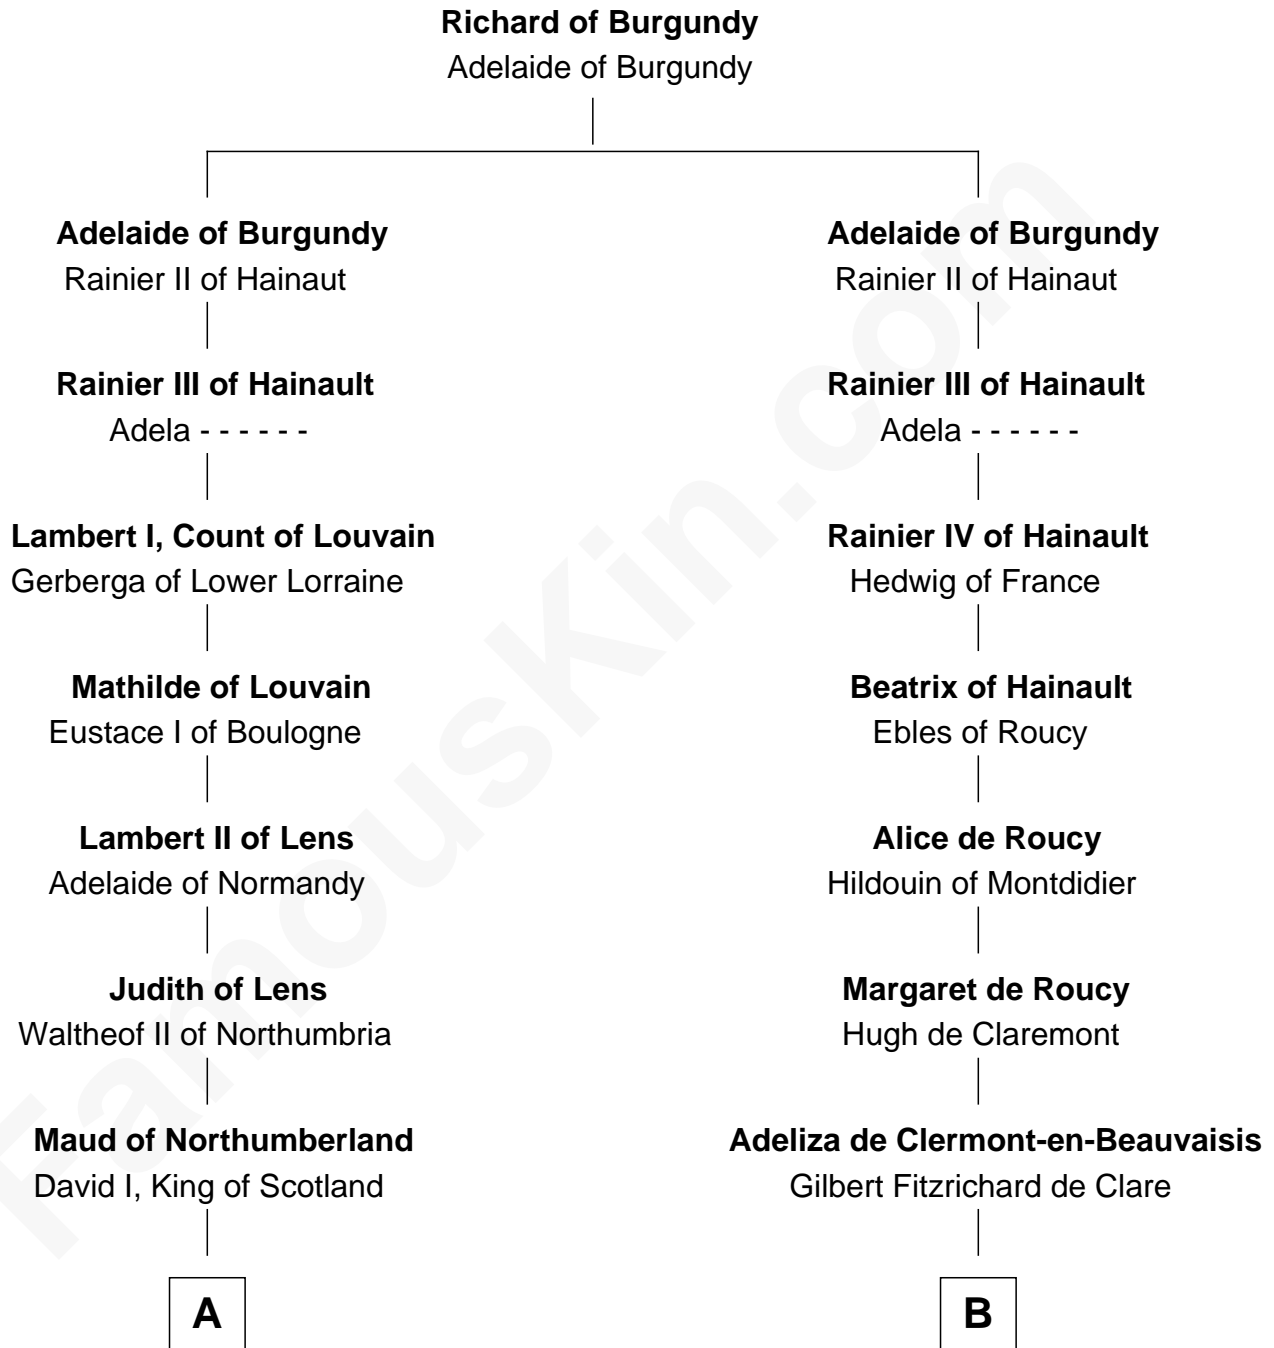

FamousKin.com Relationship Chart of

Catherine Howard

5th Wife of King Henry VIII

11th cousin 8 times removed of

William de Lanvallay

Magna Carta Surety

C

—
Elizabeth Tilney
Sir Thomas Howard

—
Sir Edmund Howard
Joyce Culpeper

—
Catherine Howard
5th Wife of King Henry VIII

FamousKin.com