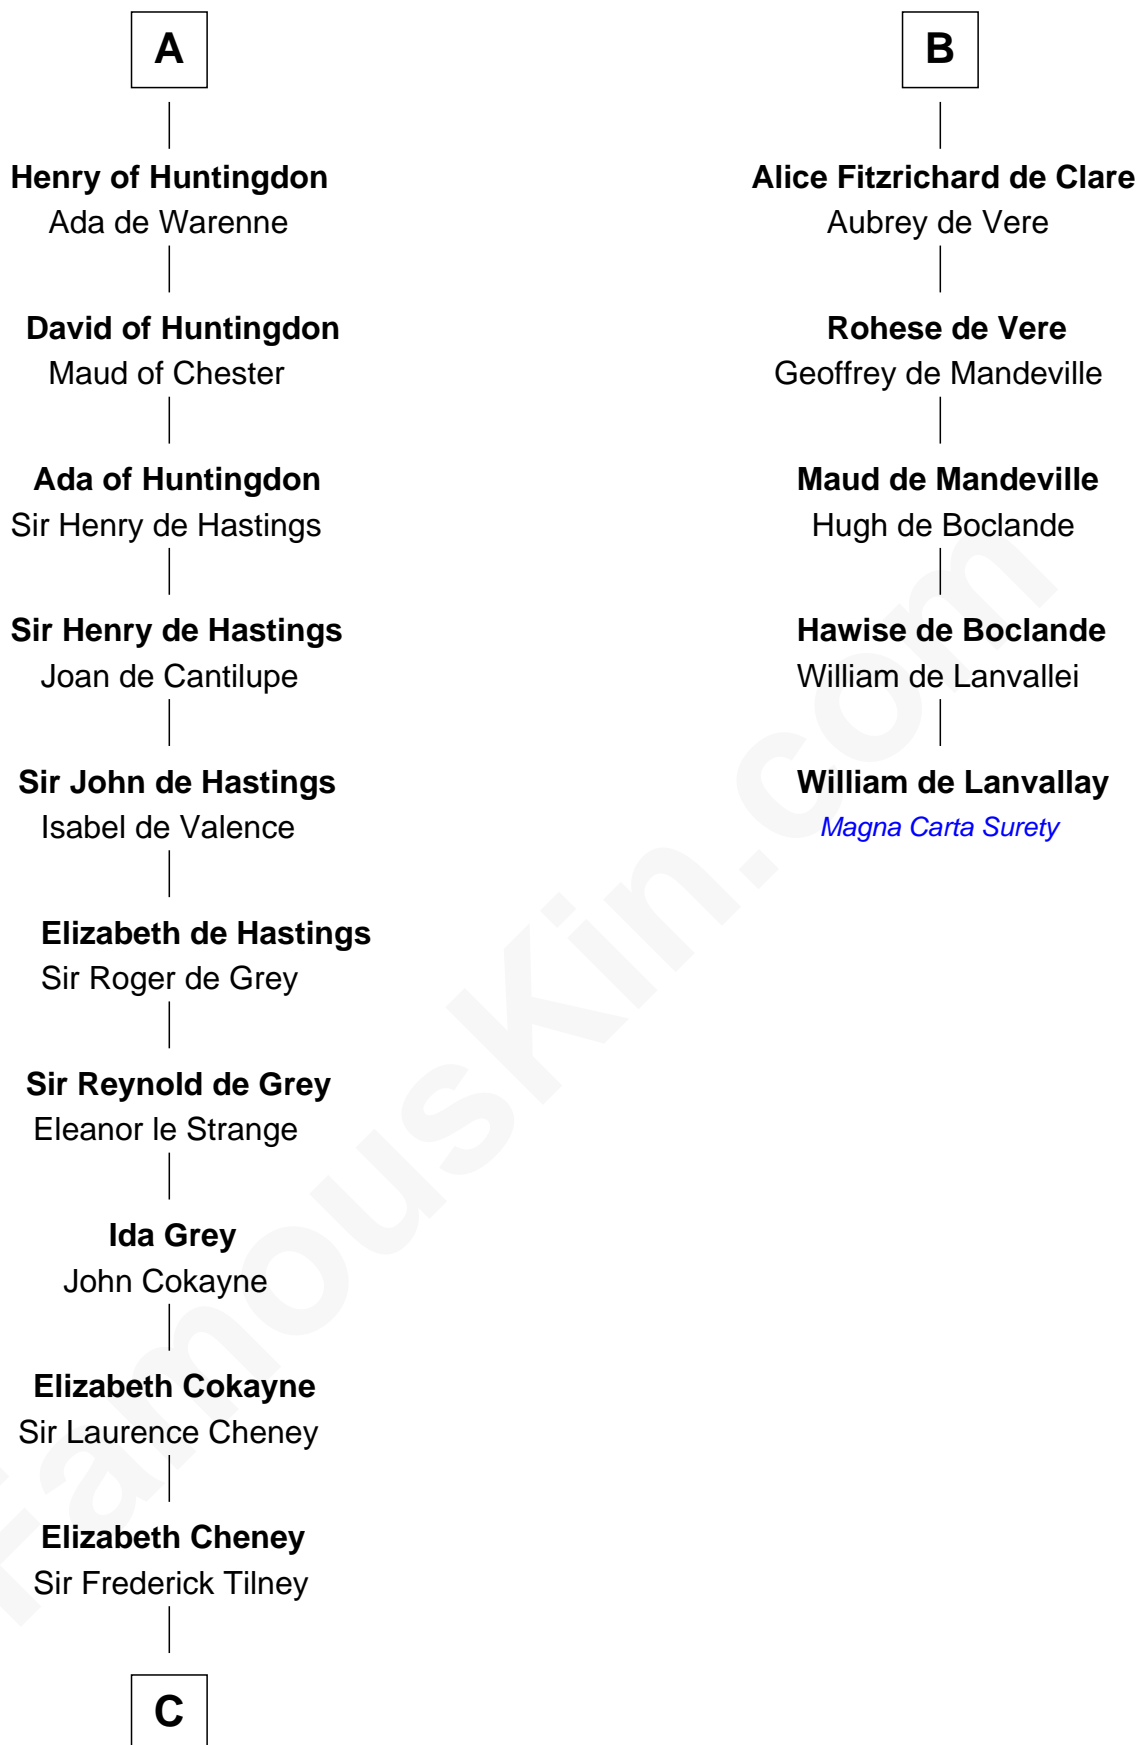

FamousKin.com Relationship Chart of

Catherine Howard

5th Wife of King Henry VIII

11th cousin 8 times removed of

William de Lanvallay

Magna Carta Surety

C

—
Elizabeth Tilney
Sir Thomas Howard

—
Sir Edmund Howard
Joyce Culpeper

—
Catherine Howard
5th Wife of King Henry VIII

FamousKin.com