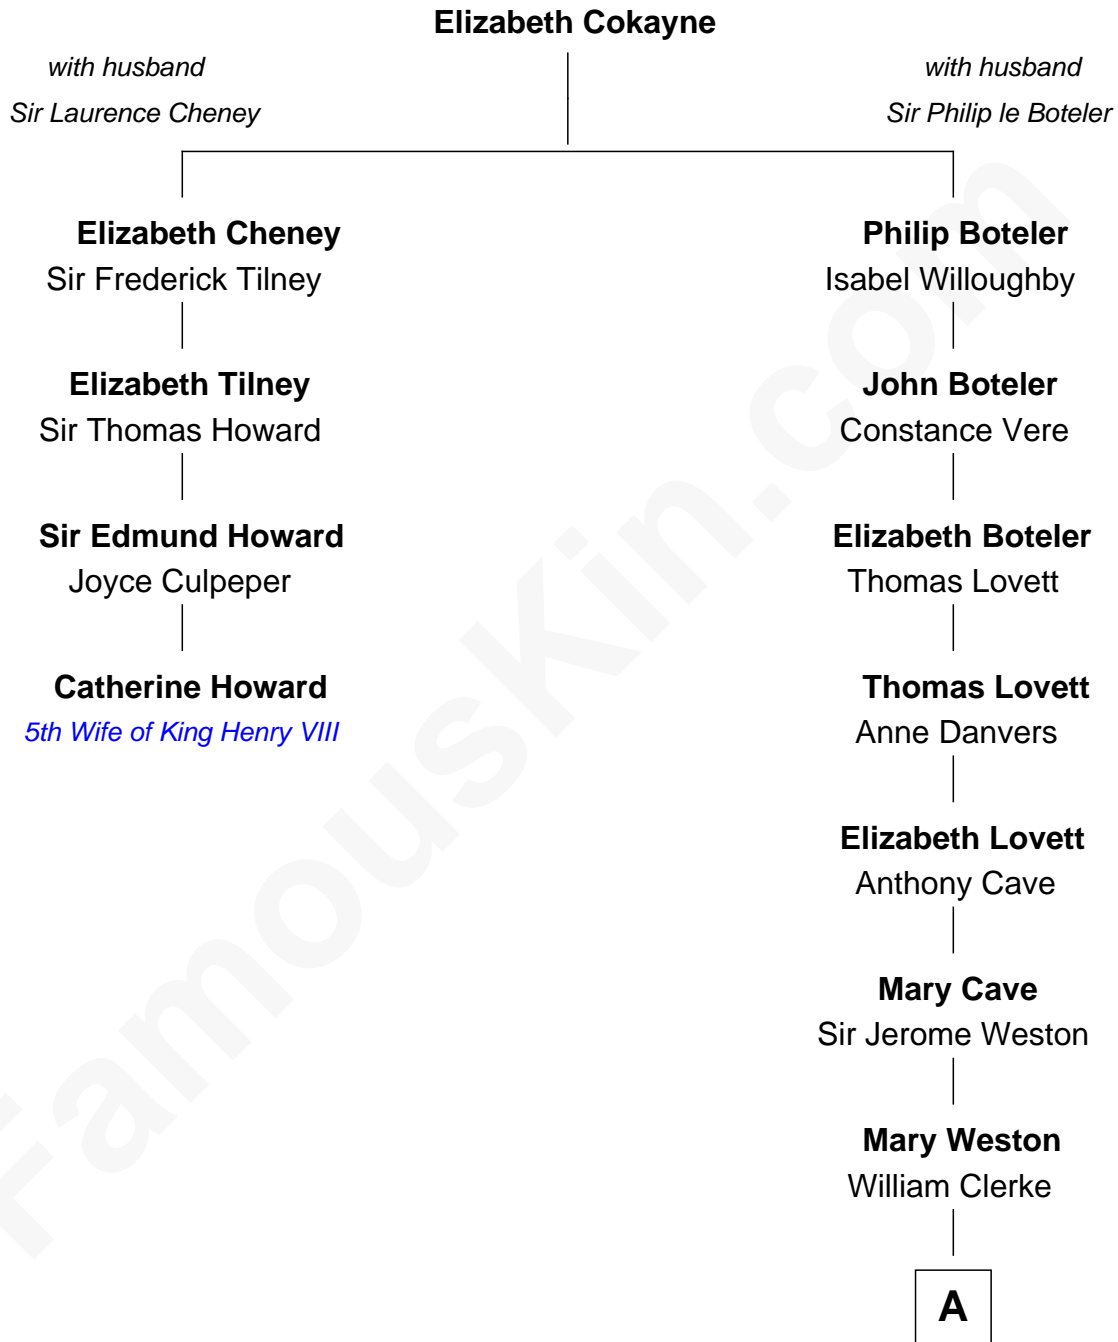

FamousKin.com

Relationship Chart of

Catherine Howard

5th Wife of King Henry VIII

3rd cousin 17 times removed of

Amy Adams

Movie Actress

A